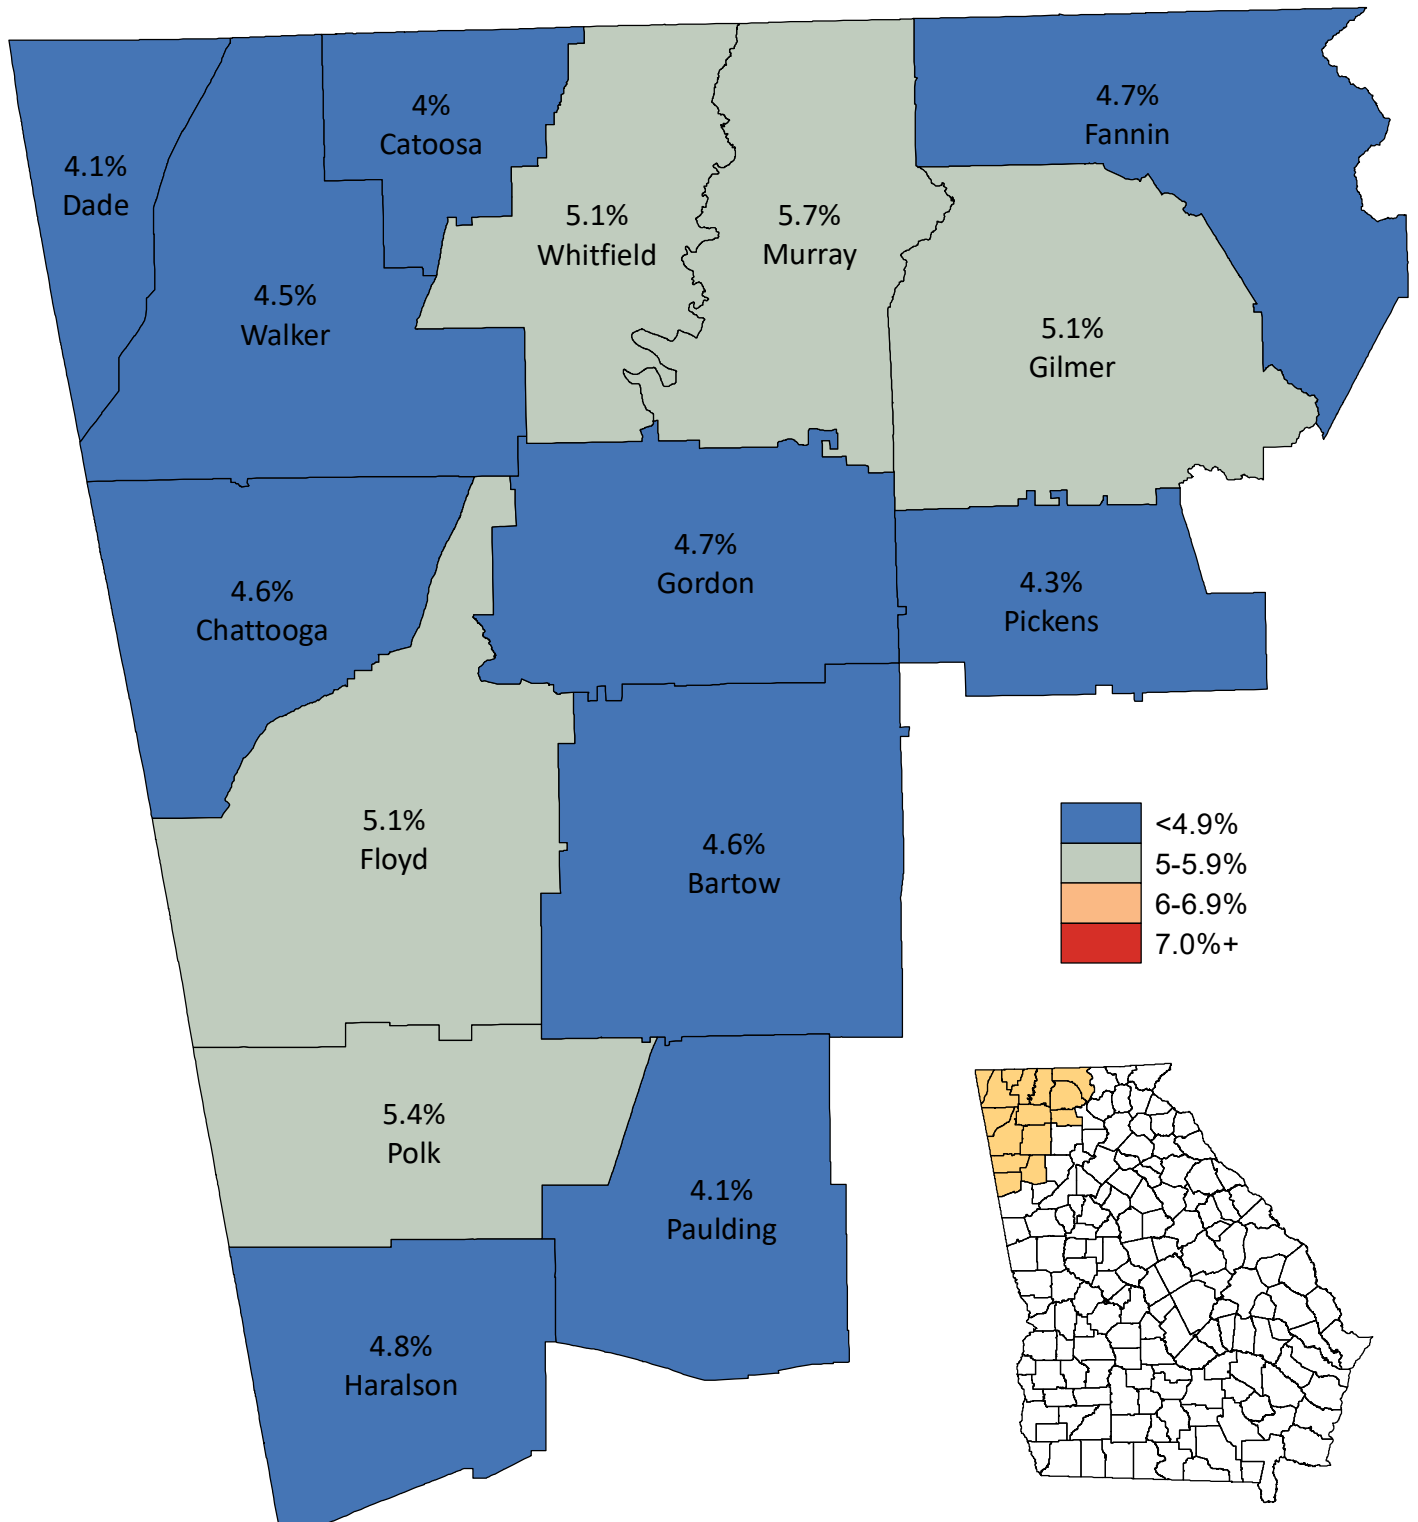

Unemployment Statistics in Northwest Georgia

April 2017

Source: Georgia Department of Labor,
Workforce Statistics & Economic Research.
Map prepared by the Northwest Georgia
Regional Commission.

Regional Unemployment Rate: 4.7%
State Unemployment Rate: 5.0%