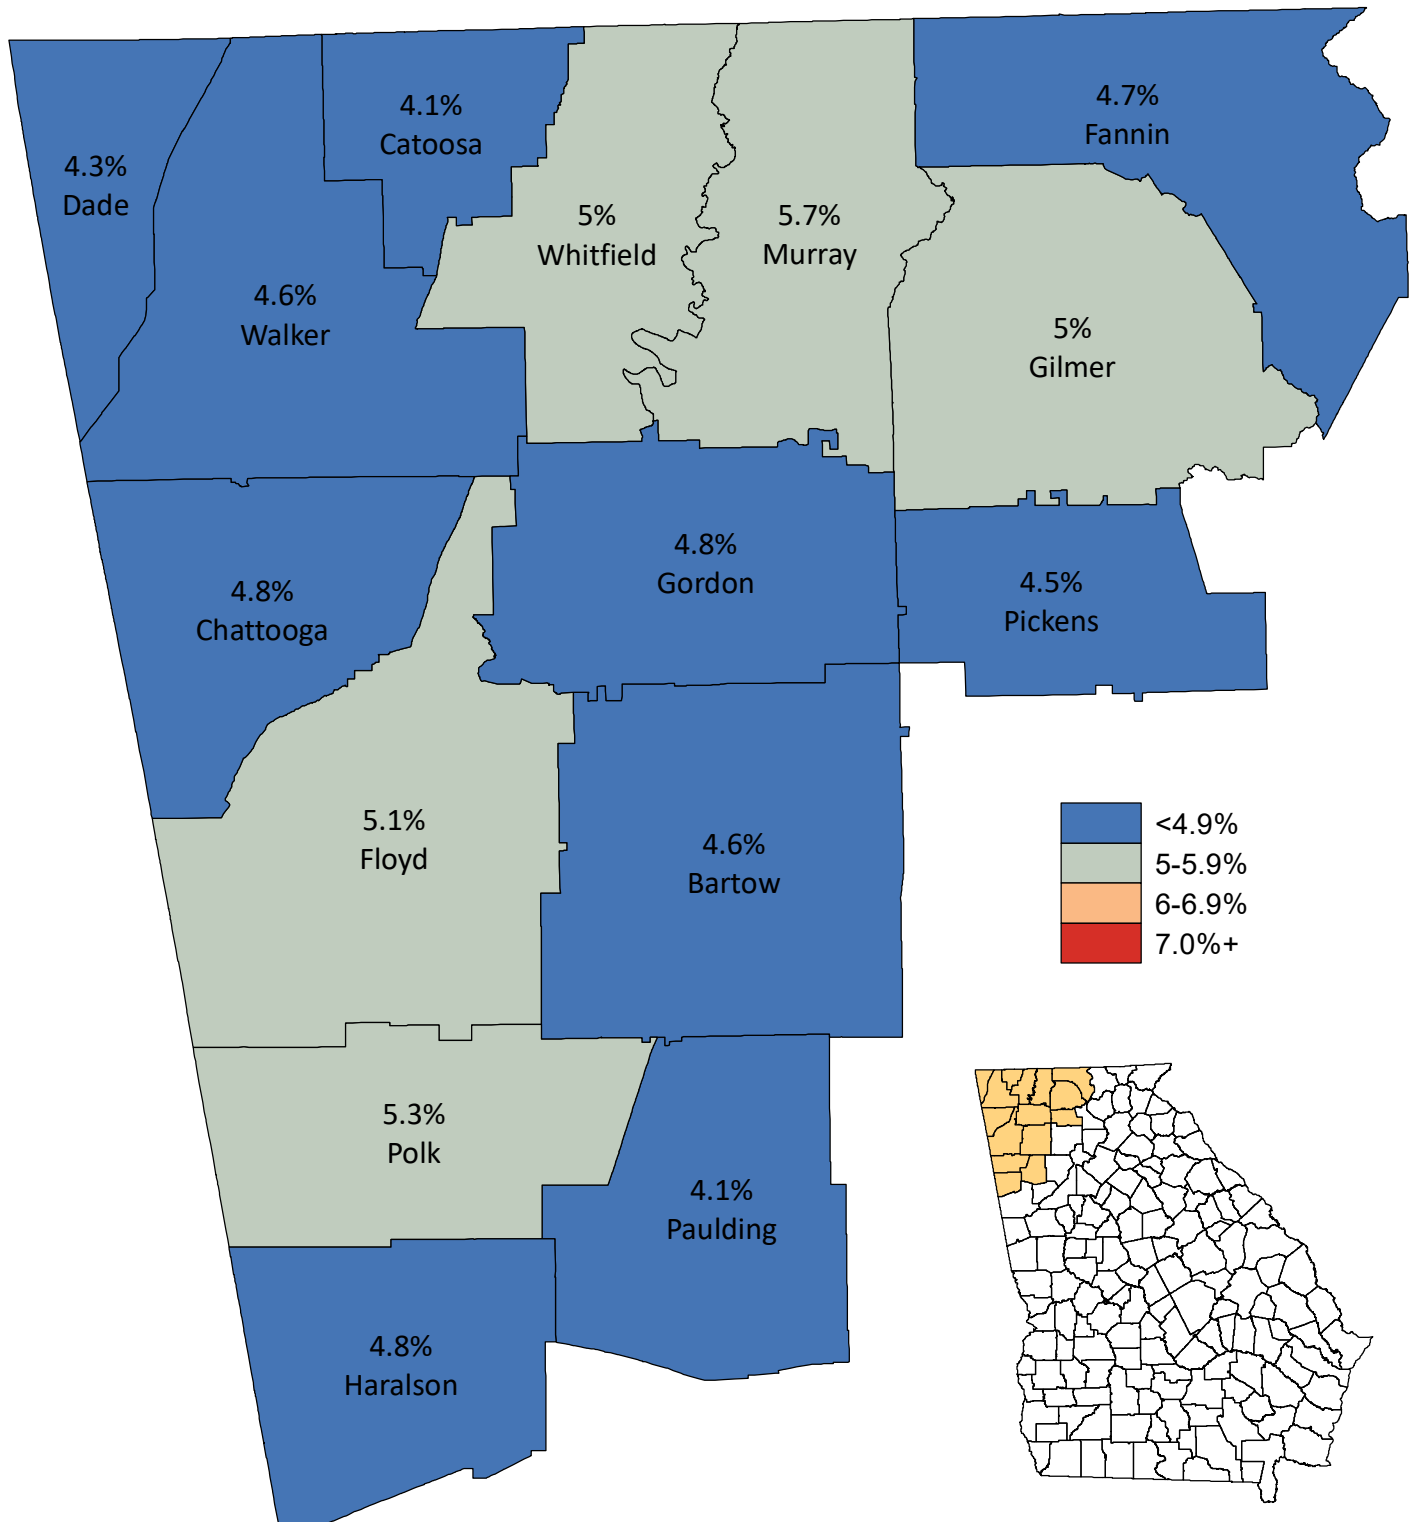

Unemployment Statistics in Northwest Georgia

May 2017

Source: Georgia Department of Labor,
Workforce Statistics & Economic Research.
Map prepared by the Northwest Georgia
Regional Commission.

Regional Unemployment Rate: 4.8%
State Unemployment Rate: 4.9%