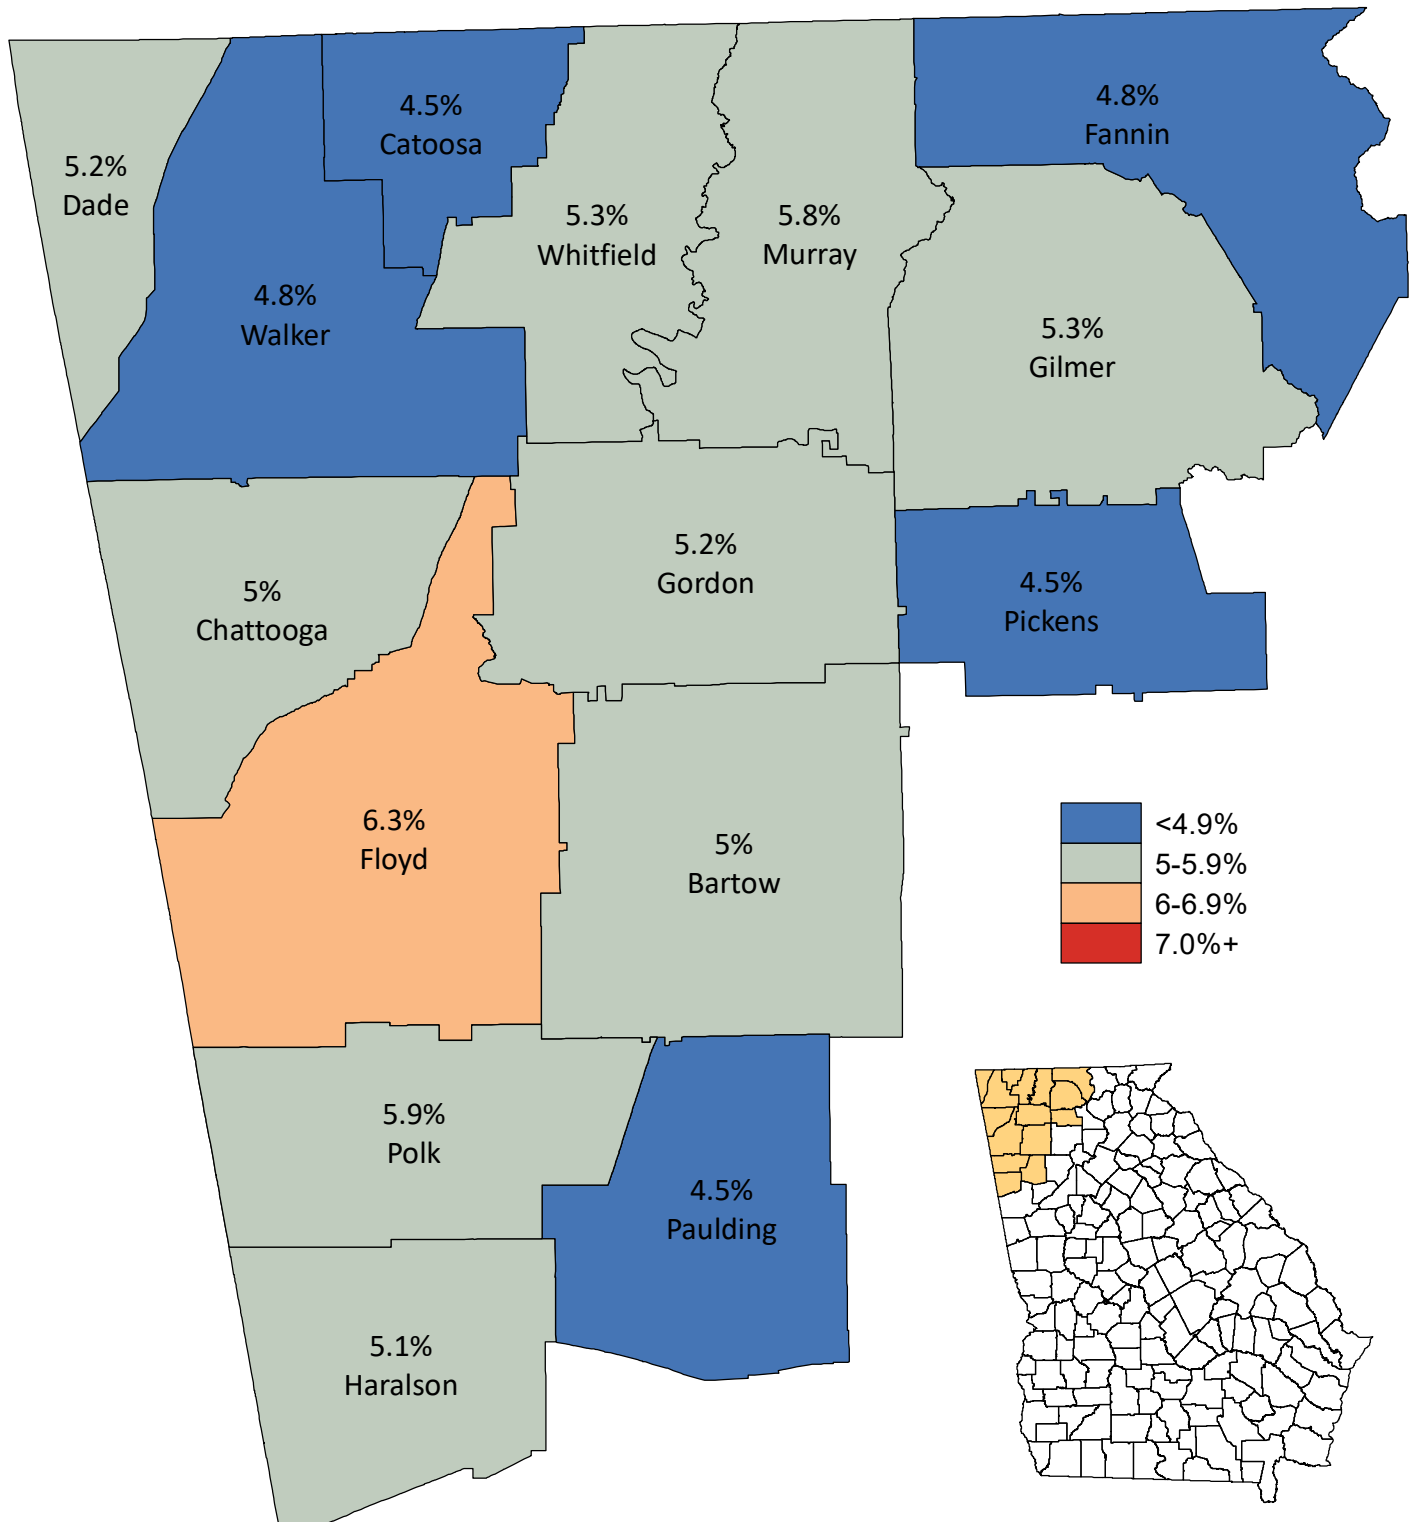

Unemployment Statistics in Northwest Georgia July 2017

Source: Georgia Department of Labor,
Workforce Statistics & Economic Research.
Map prepared by the Northwest Georgia
Regional Commission.

Regional Unemployment Rate: 5.1%
State Unemployment Rate: 4.7%