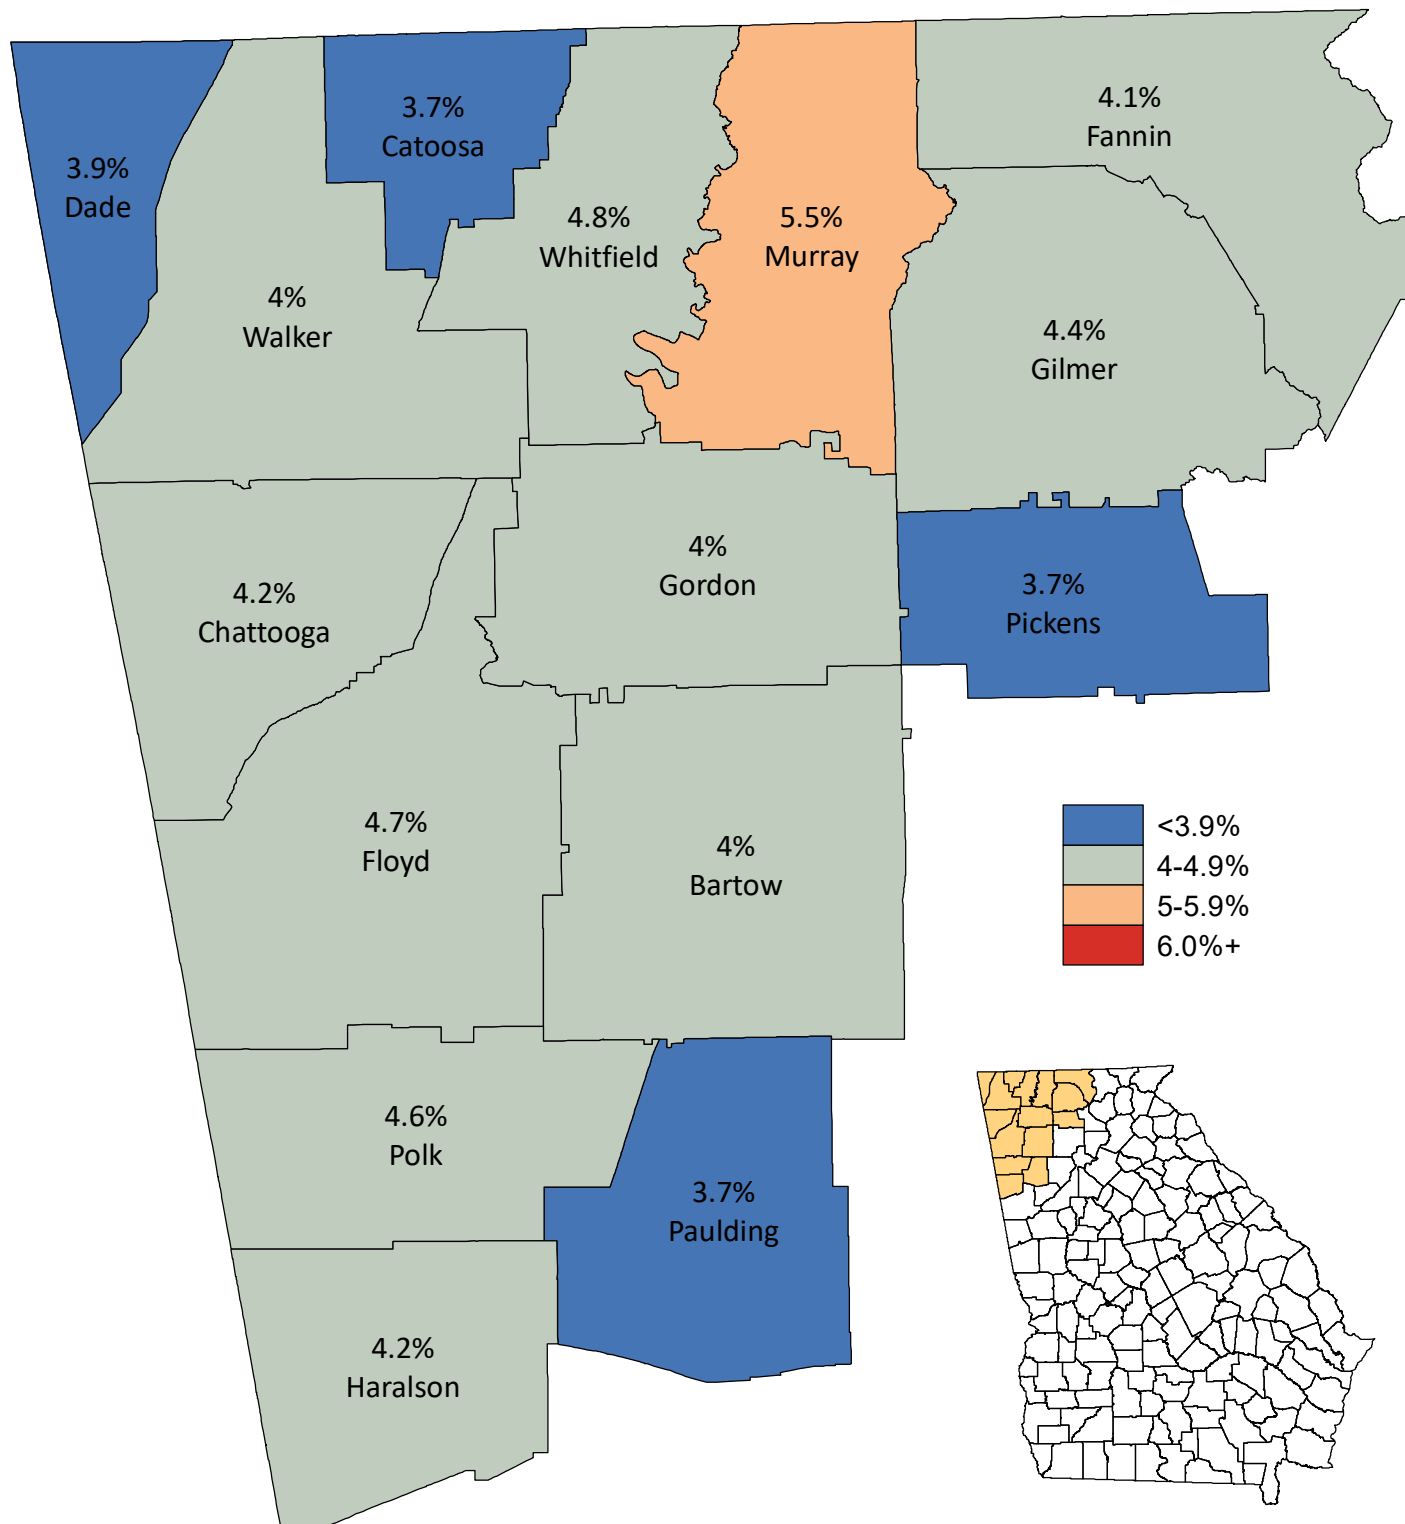

# Unemployment Statistics in Northwest Georgia September 2017

Source: Georgia Department of Labor,  
Workforce Statistics & Economic Research.  
Map prepared by the Northwest Georgia  
Regional Commission.

**Regional Unemployment Rate: 4.2%**  
**State Unemployment Rate: 4.5%**