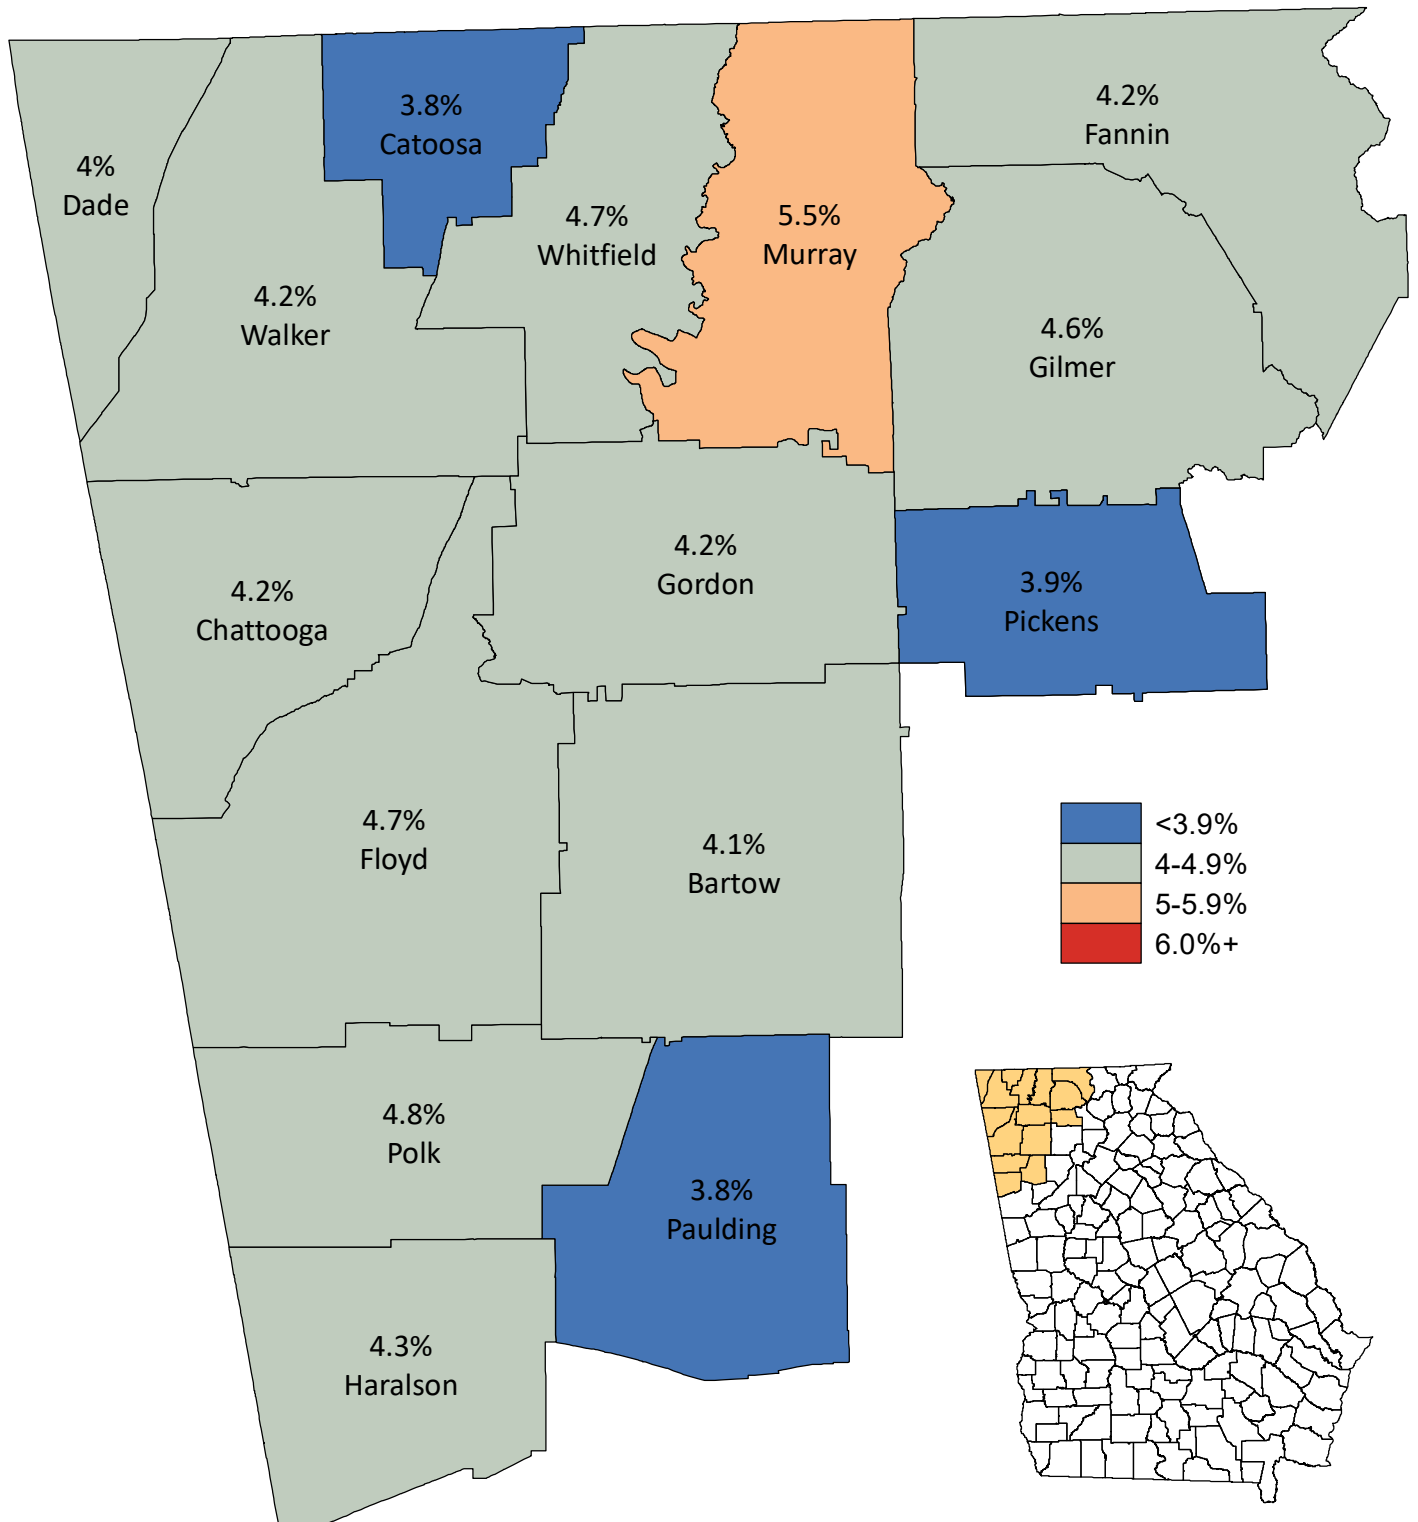

Unemployment Statistics in Northwest Georgia October 2017

Source: Georgia Department of Labor,
Workforce Statistics & Economic Research.
Map prepared by the Northwest Georgia
Regional Commission.

Regional Unemployment Rate: 4.3%
State Unemployment Rate: 4.3%