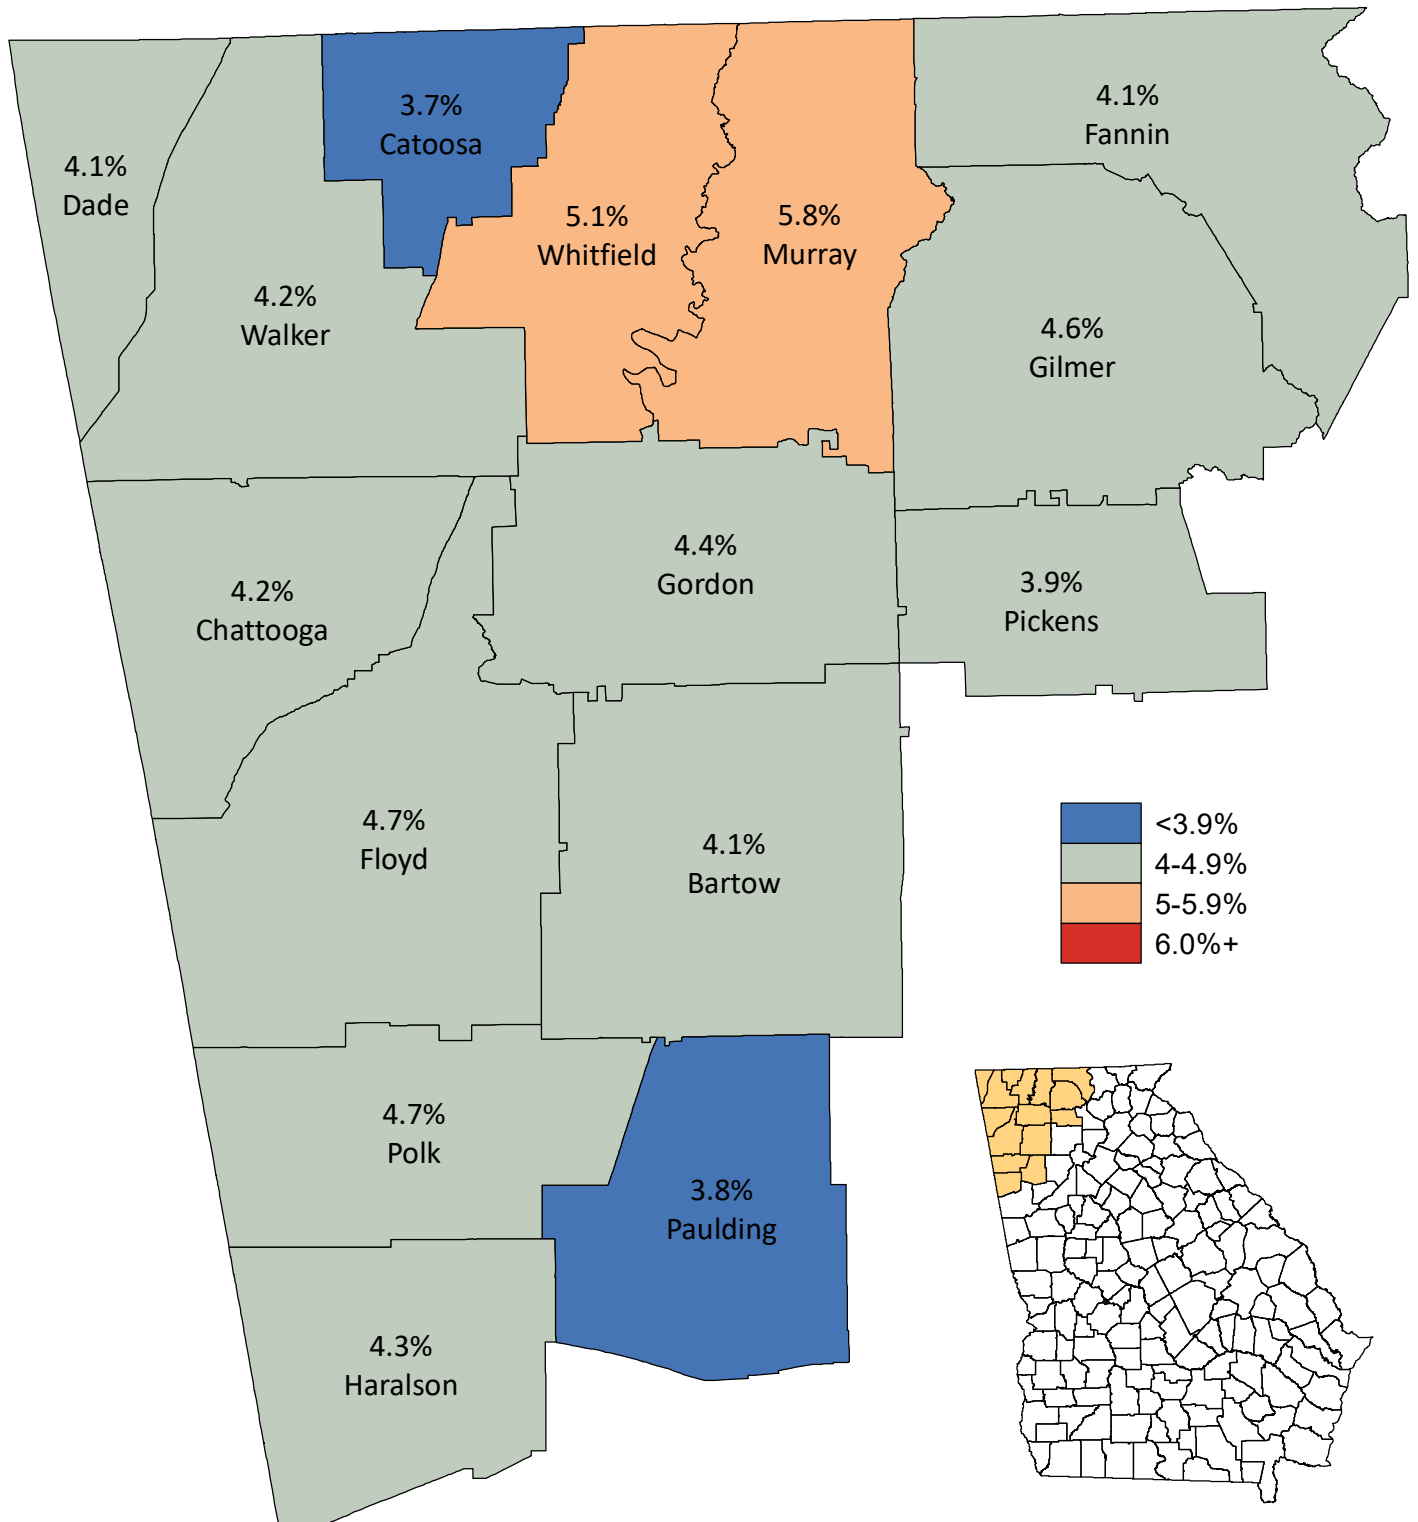

# Unemployment Statistics in Northwest Georgia November 2017

Source: Georgia Department of Labor,  
Workforce Statistics & Economic Research.  
Map prepared by the Northwest Georgia  
Regional Commission.

**Regional Unemployment Rate: 4.4%**  
**State Unemployment Rate: 4.3%**