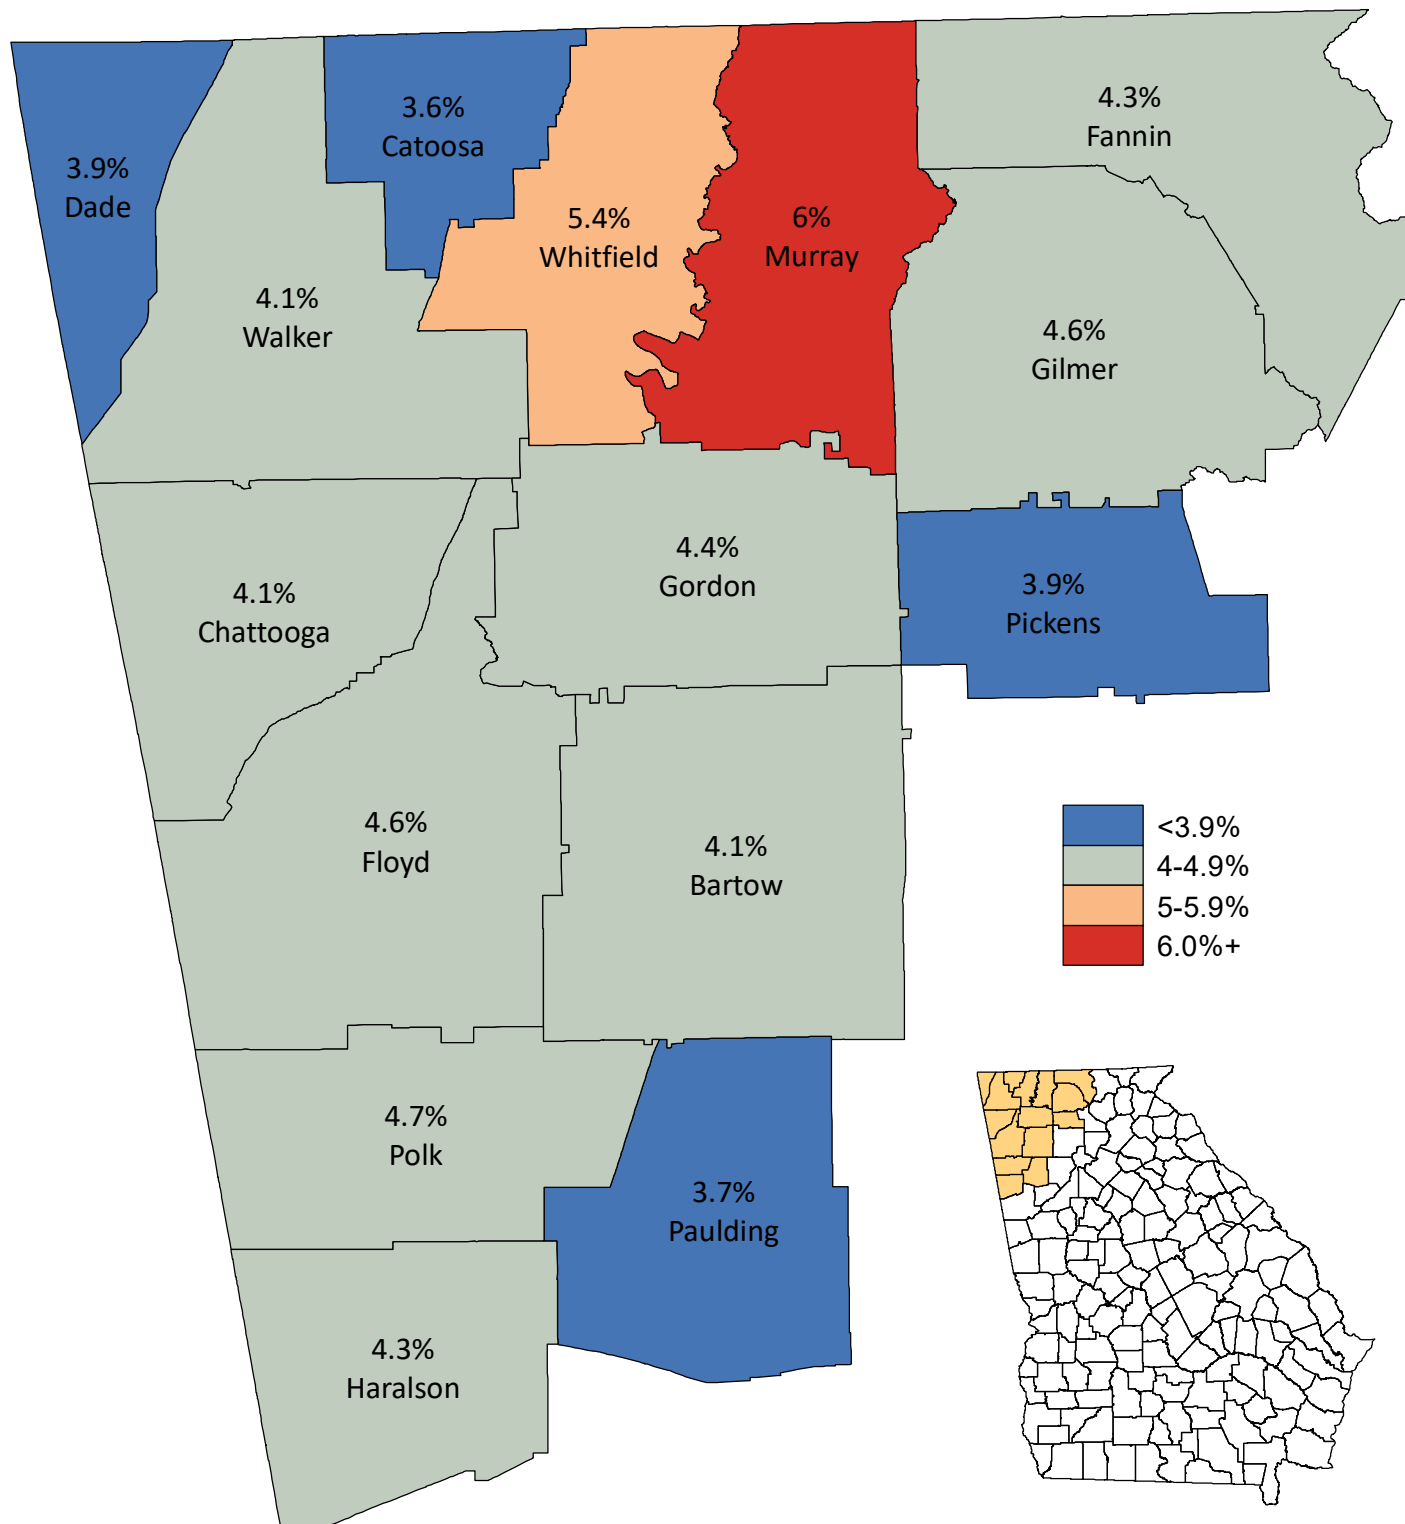

# Unemployment Statistics in Northwest Georgia December 2017

Source: Georgia Department of Labor,  
Workforce Statistics & Economic Research.  
Map prepared by the Northwest Georgia  
Regional Commission.

**Regional Unemployment Rate: 4.4%**  
**State Unemployment Rate: 4.4%**