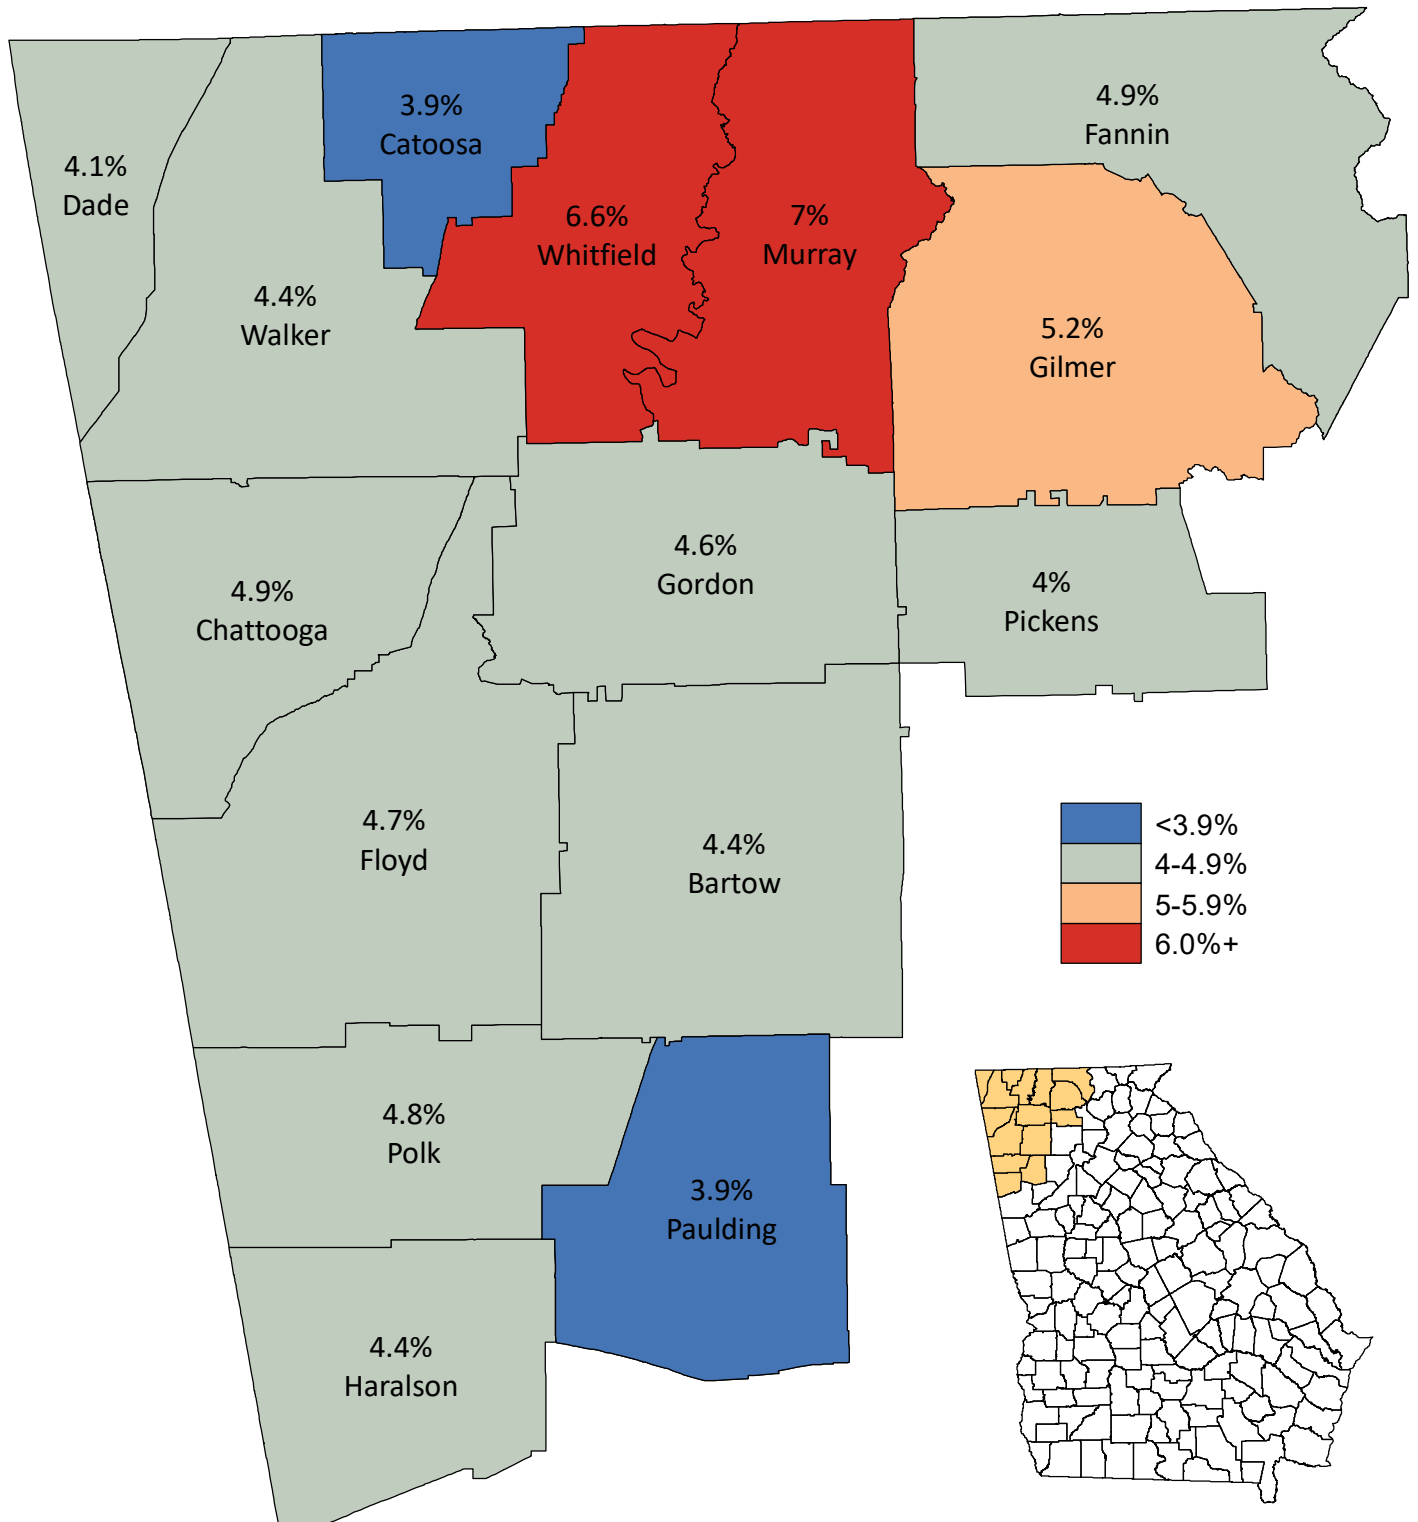

Unemployment Statistics in Northwest Georgia January 2018

Source: Georgia Department of Labor,
Workforce Statistics & Economic Research.
Map prepared by the Northwest Georgia
Regional Commission.

Regional Unemployment Rate: 4.8%
State Unemployment Rate: 4.5%