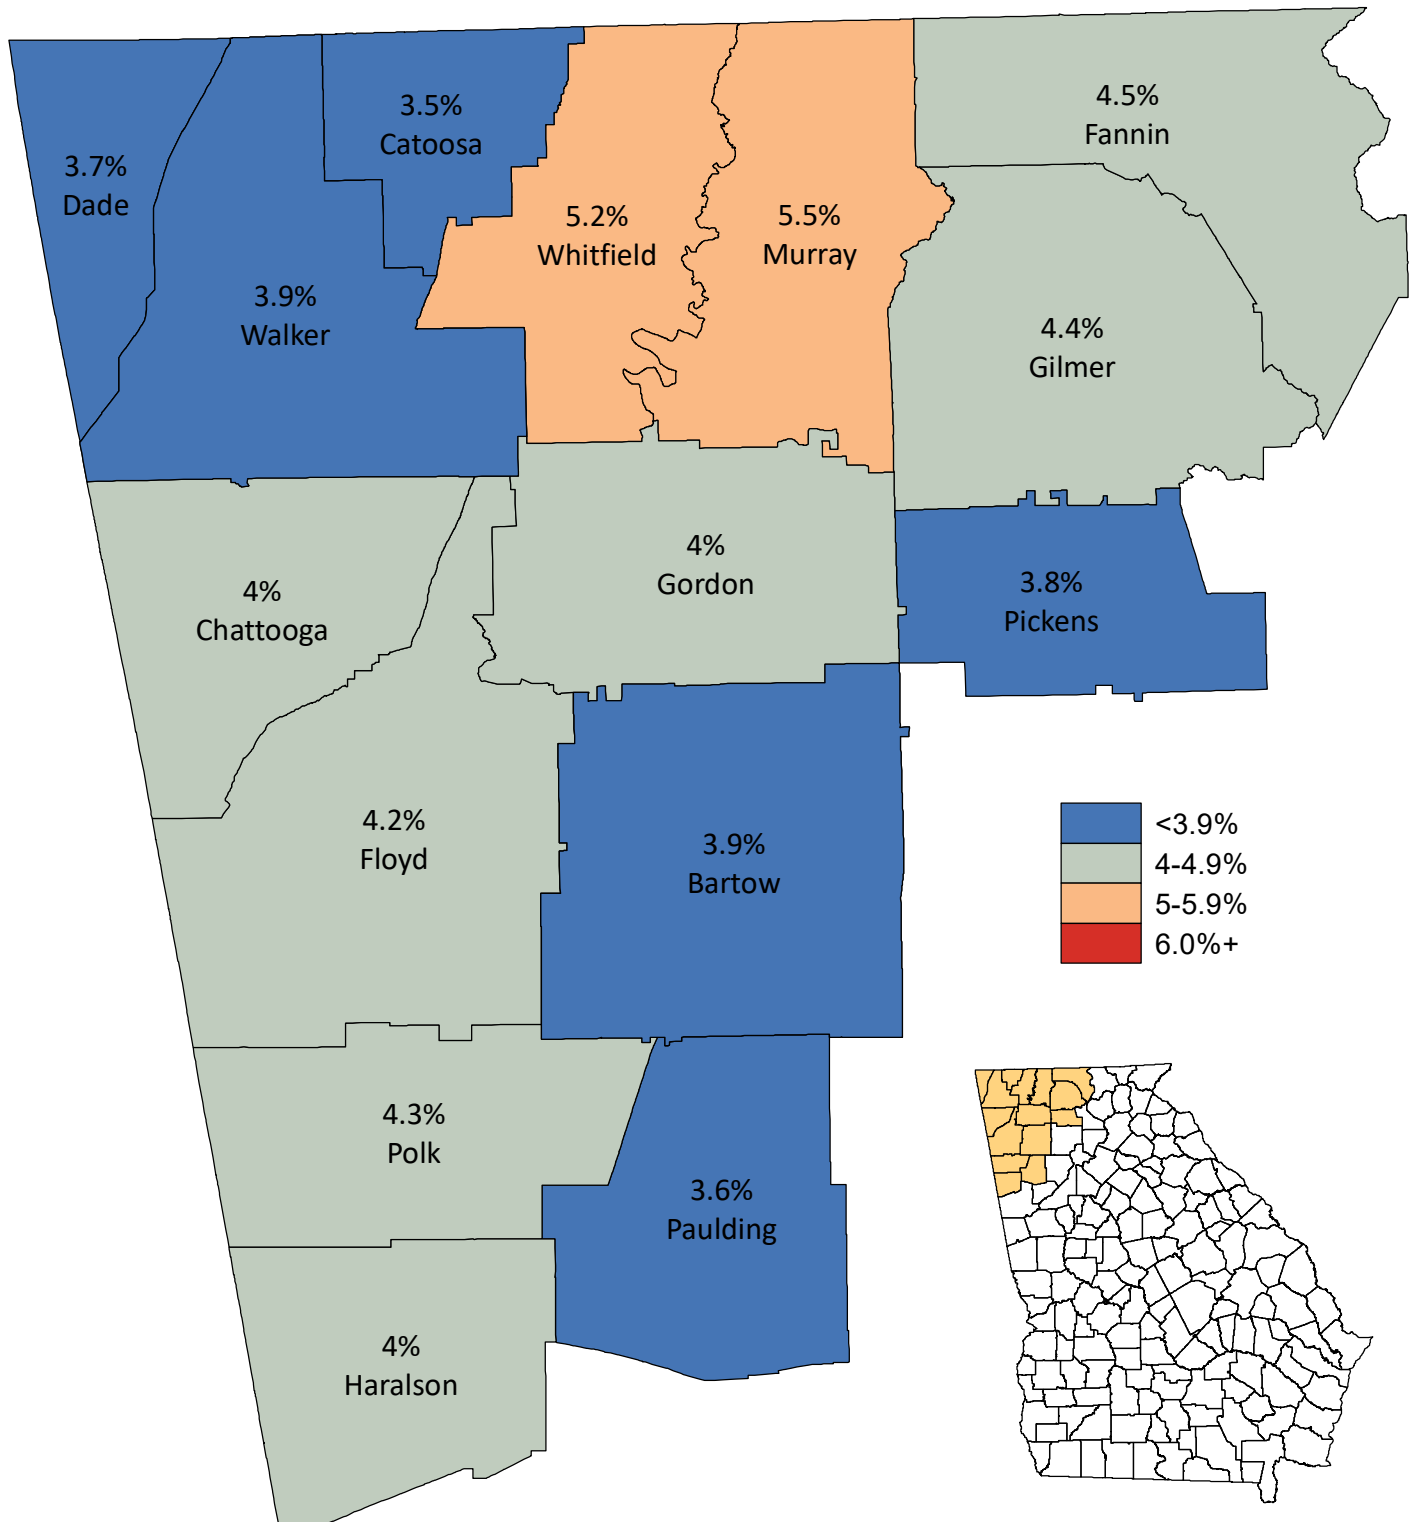

Unemployment Statistics in Northwest Georgia March 2018

Source: Georgia Department of Labor,
Workforce Statistics & Economic Research.
Map prepared by the Northwest Georgia
Regional Commission.

Regional Unemployment Rate: 4.2%
State Unemployment Rate: 4.4%