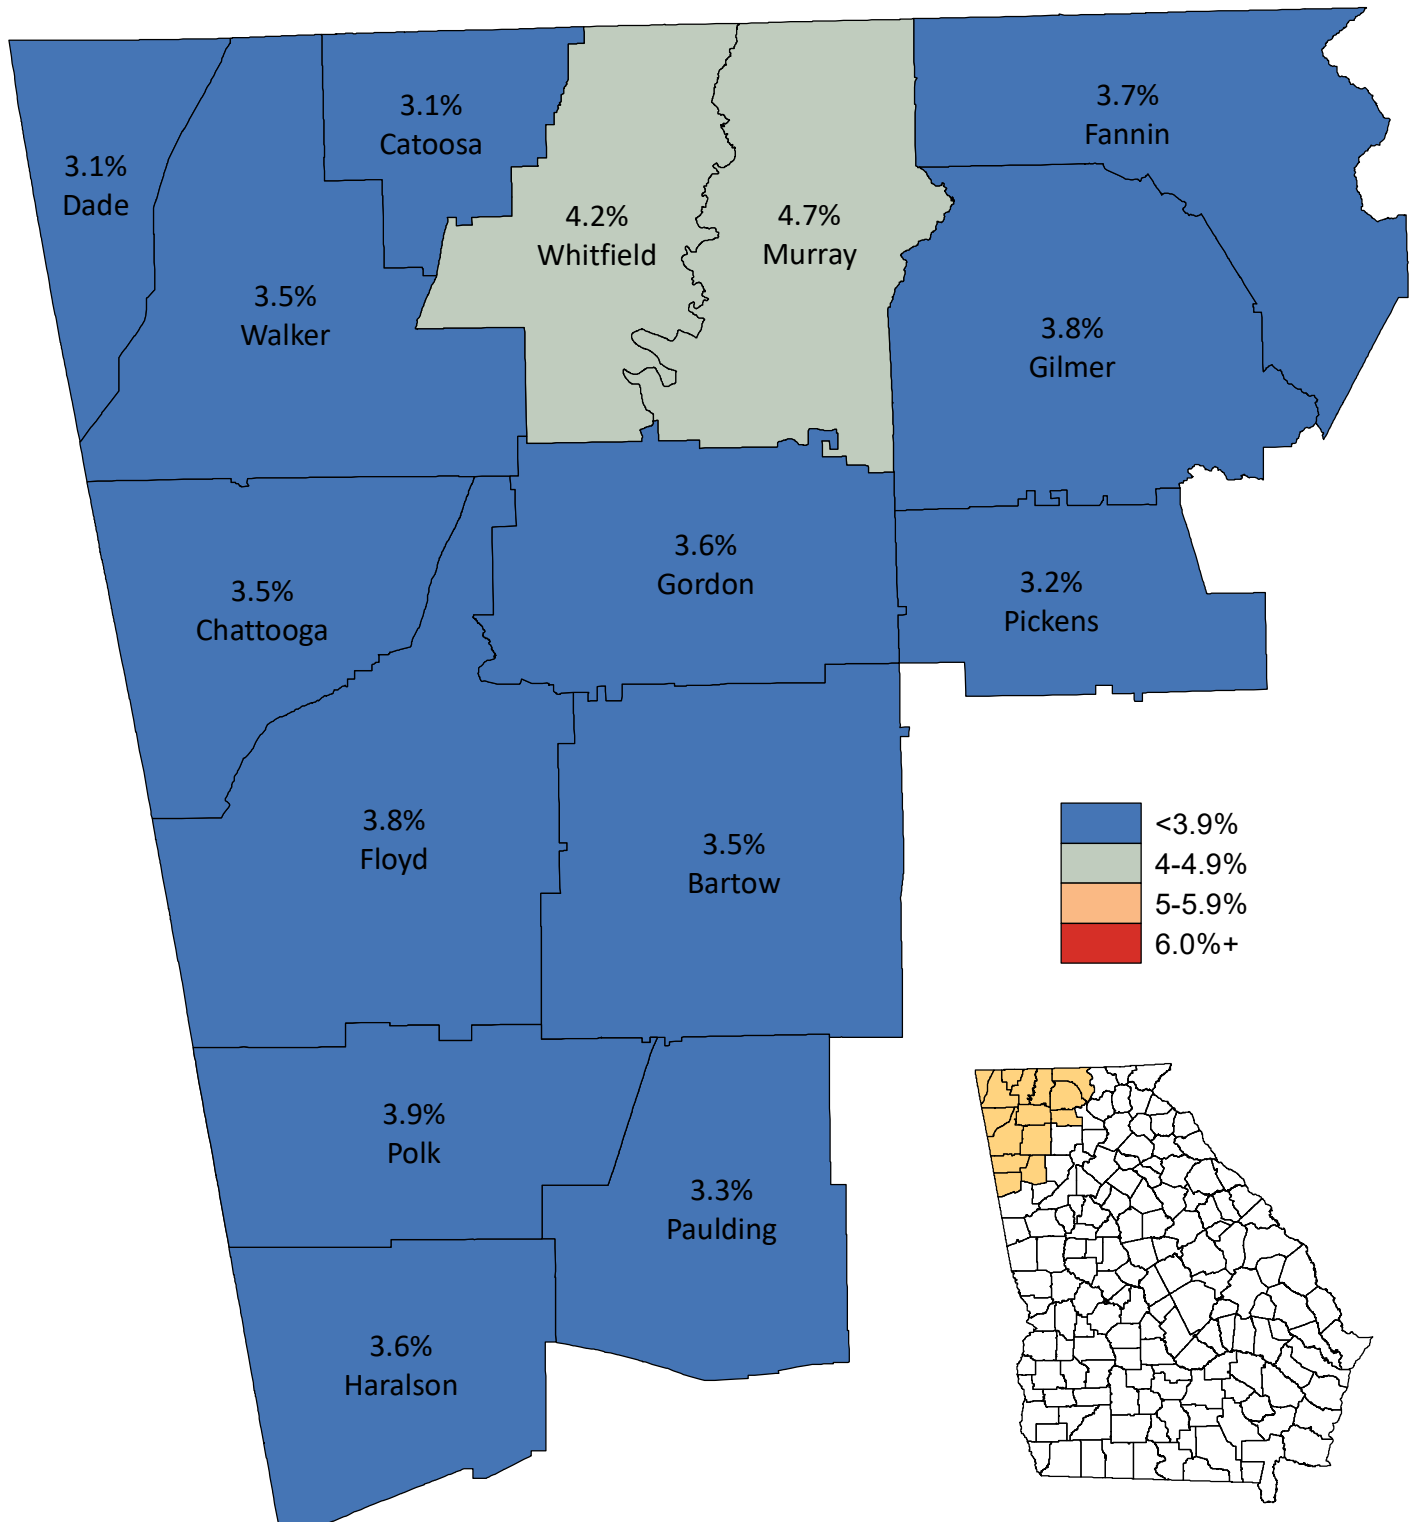

# Unemployment Statistics in Northwest Georgia

## April 2018

Source: Georgia Department of Labor,  
Workforce Statistics & Economic Research.  
Map prepared by the Northwest Georgia  
Regional Commission.

**Regional Unemployment Rate: 3.6%**  
**State Unemployment Rate: 4.3%**