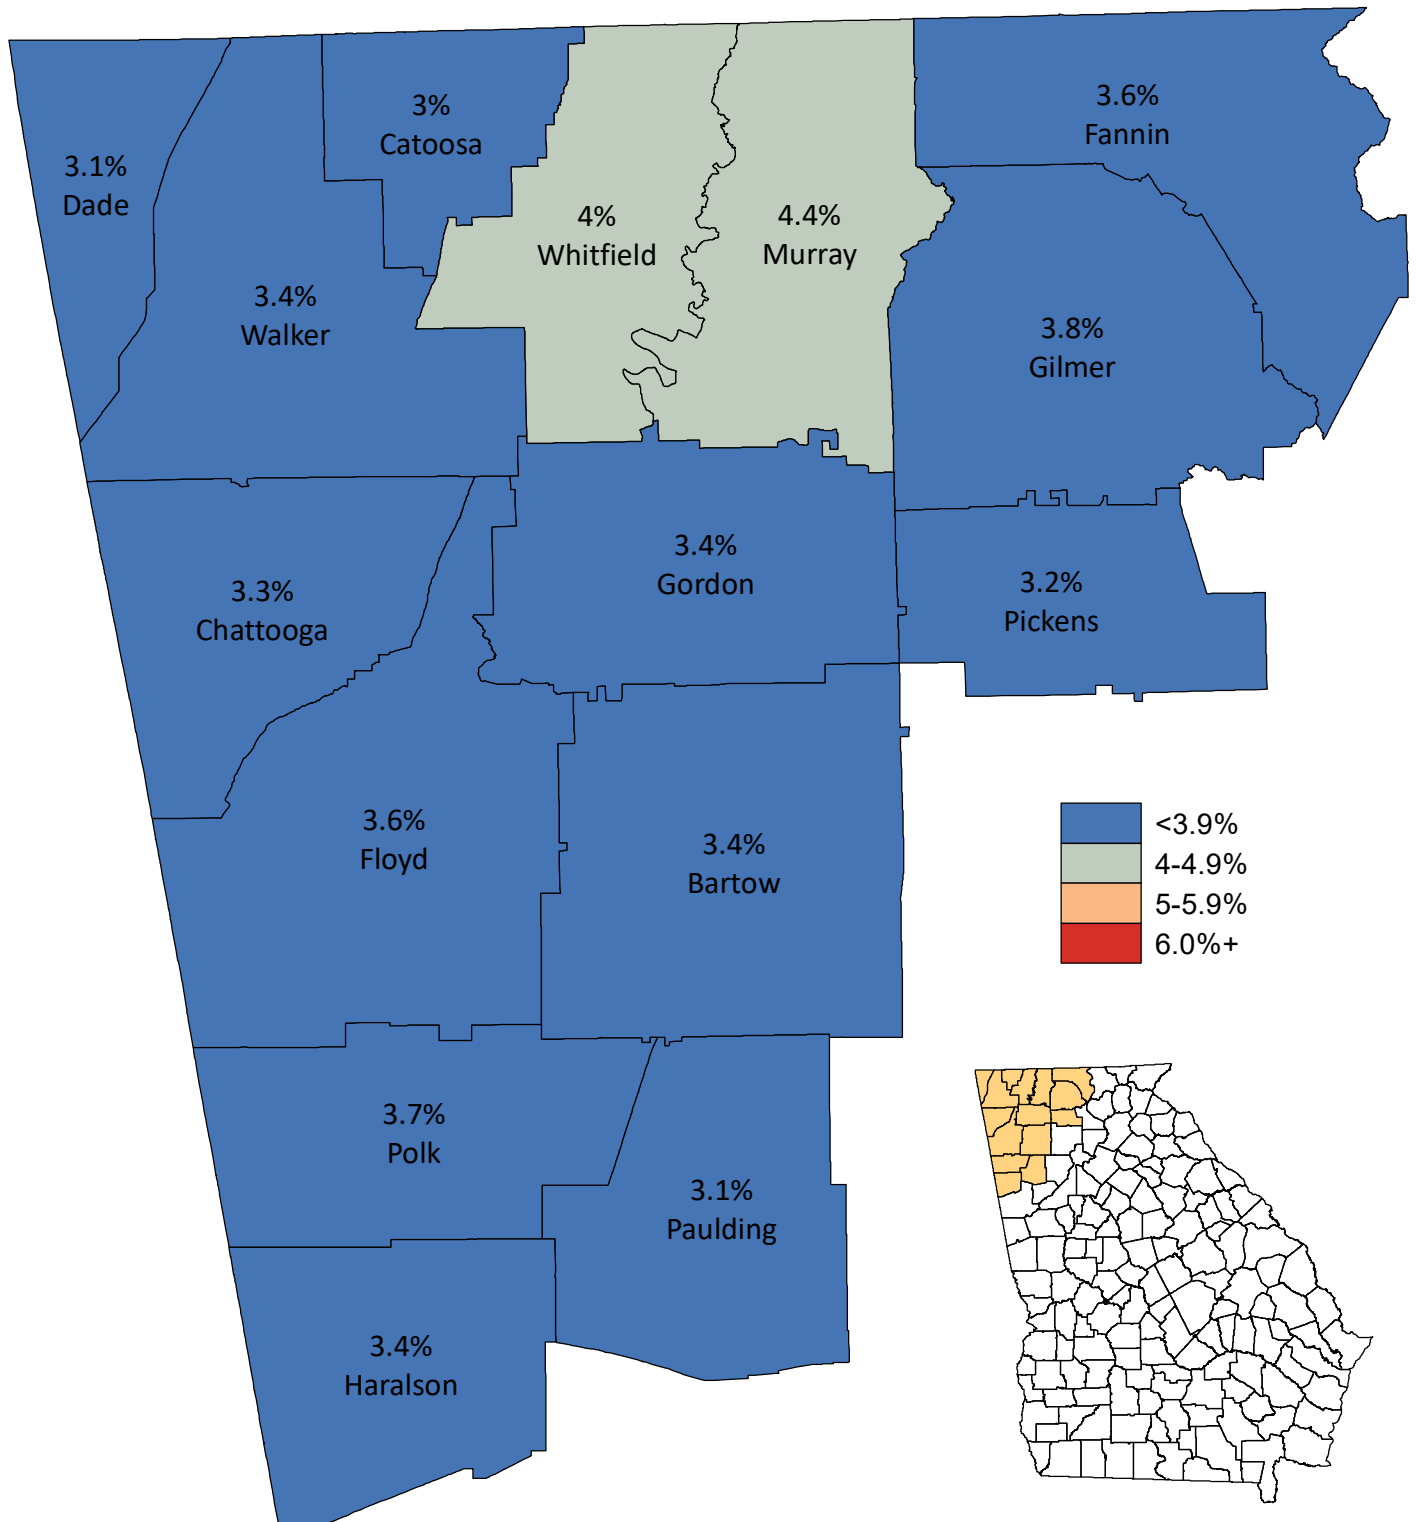

# Unemployment Statistics in Northwest Georgia May 2018

Source: Georgia Department of Labor,  
Workforce Statistics & Economic Research.  
Map prepared by the Northwest Georgia  
Regional Commission.

**Regional Unemployment Rate: 3.5%**  
**State Unemployment Rate: 4.2%**