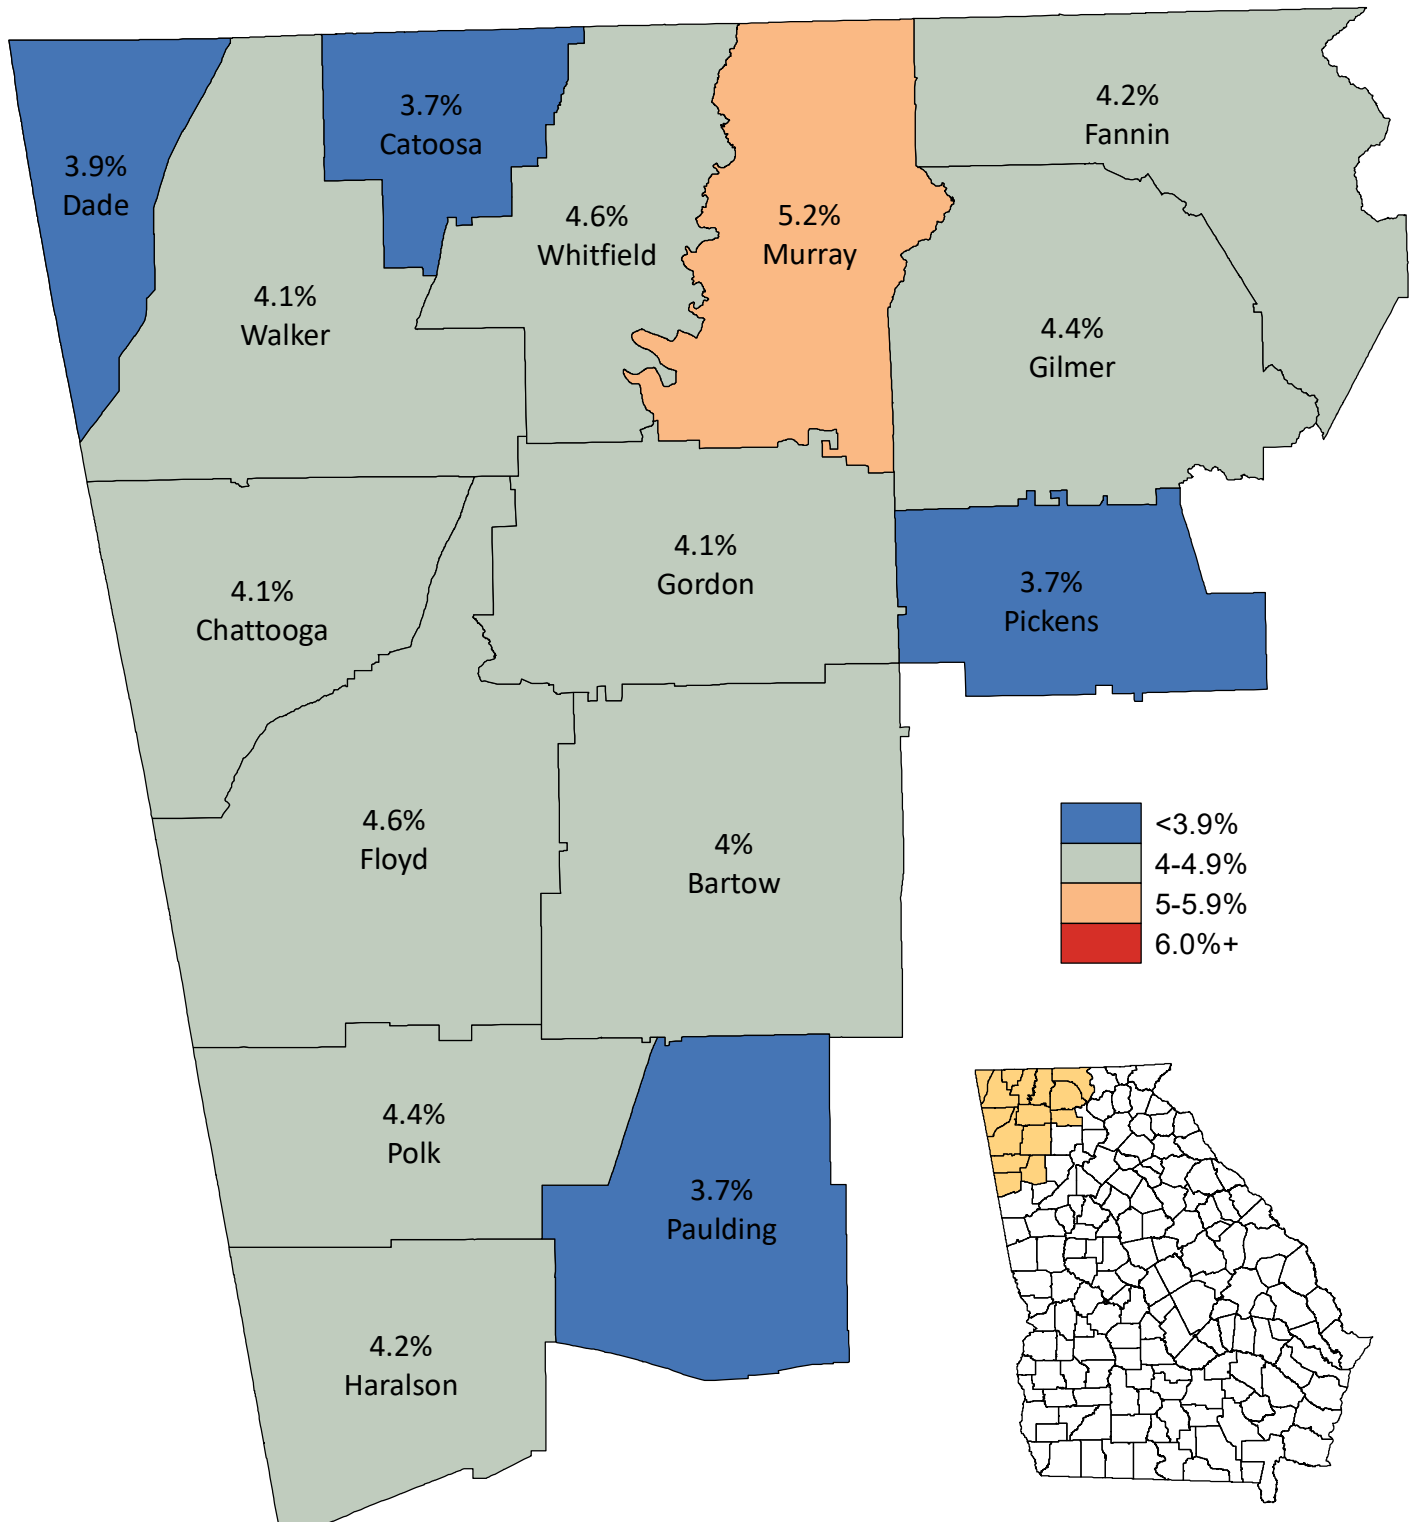

Unemployment Statistics in Northwest Georgia

June 2018

Source: Georgia Department of Labor,
Workforce Statistics & Economic Research.
Map prepared by the Northwest Georgia
Regional Commission.

Regional Unemployment Rate: 4.2%
State Unemployment Rate: 4.1%