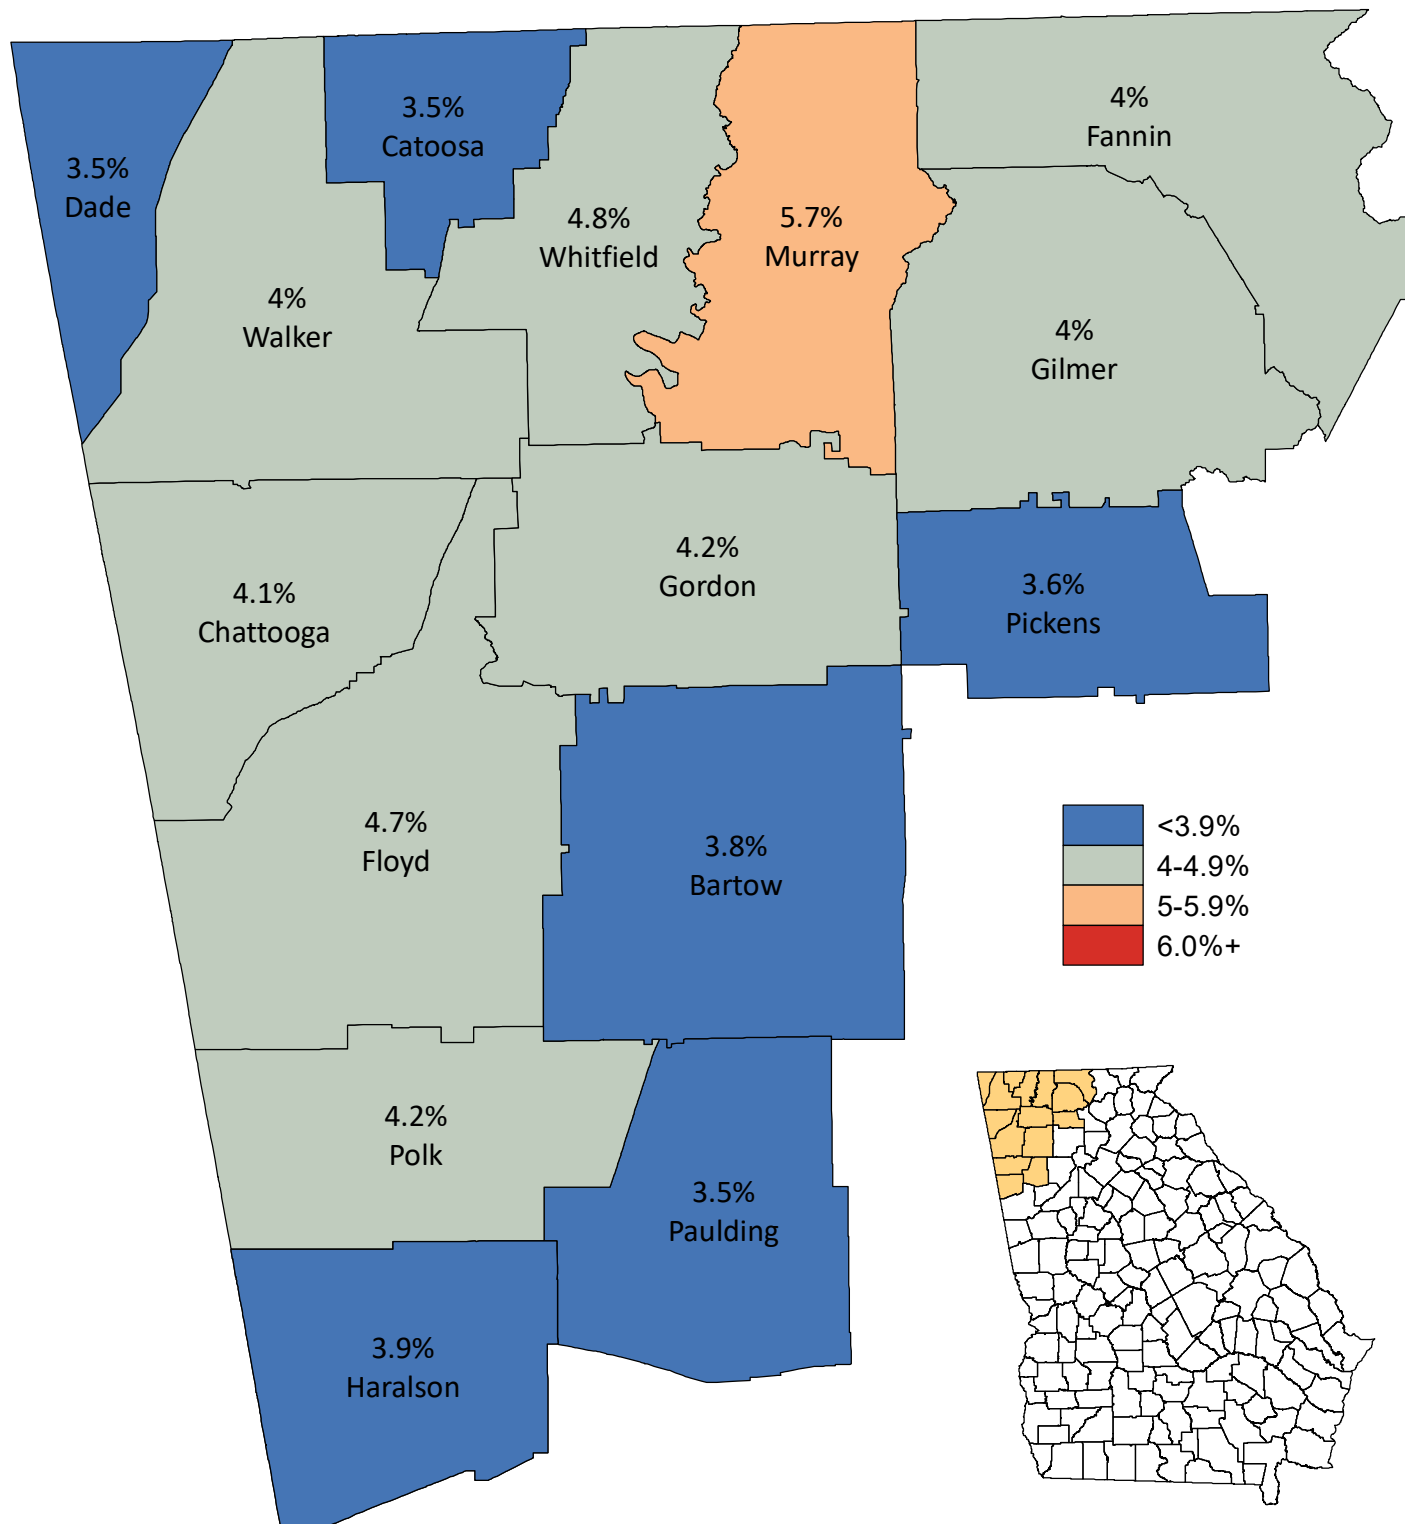

# Unemployment Statistics in Northwest Georgia July 2018

Source: Georgia Department of Labor,  
Workforce Statistics & Economic Research.  
Map prepared by the Northwest Georgia  
Regional Commission.

**Regional Unemployment Rate: 4.1%**  
**State Unemployment Rate: 3.9%**