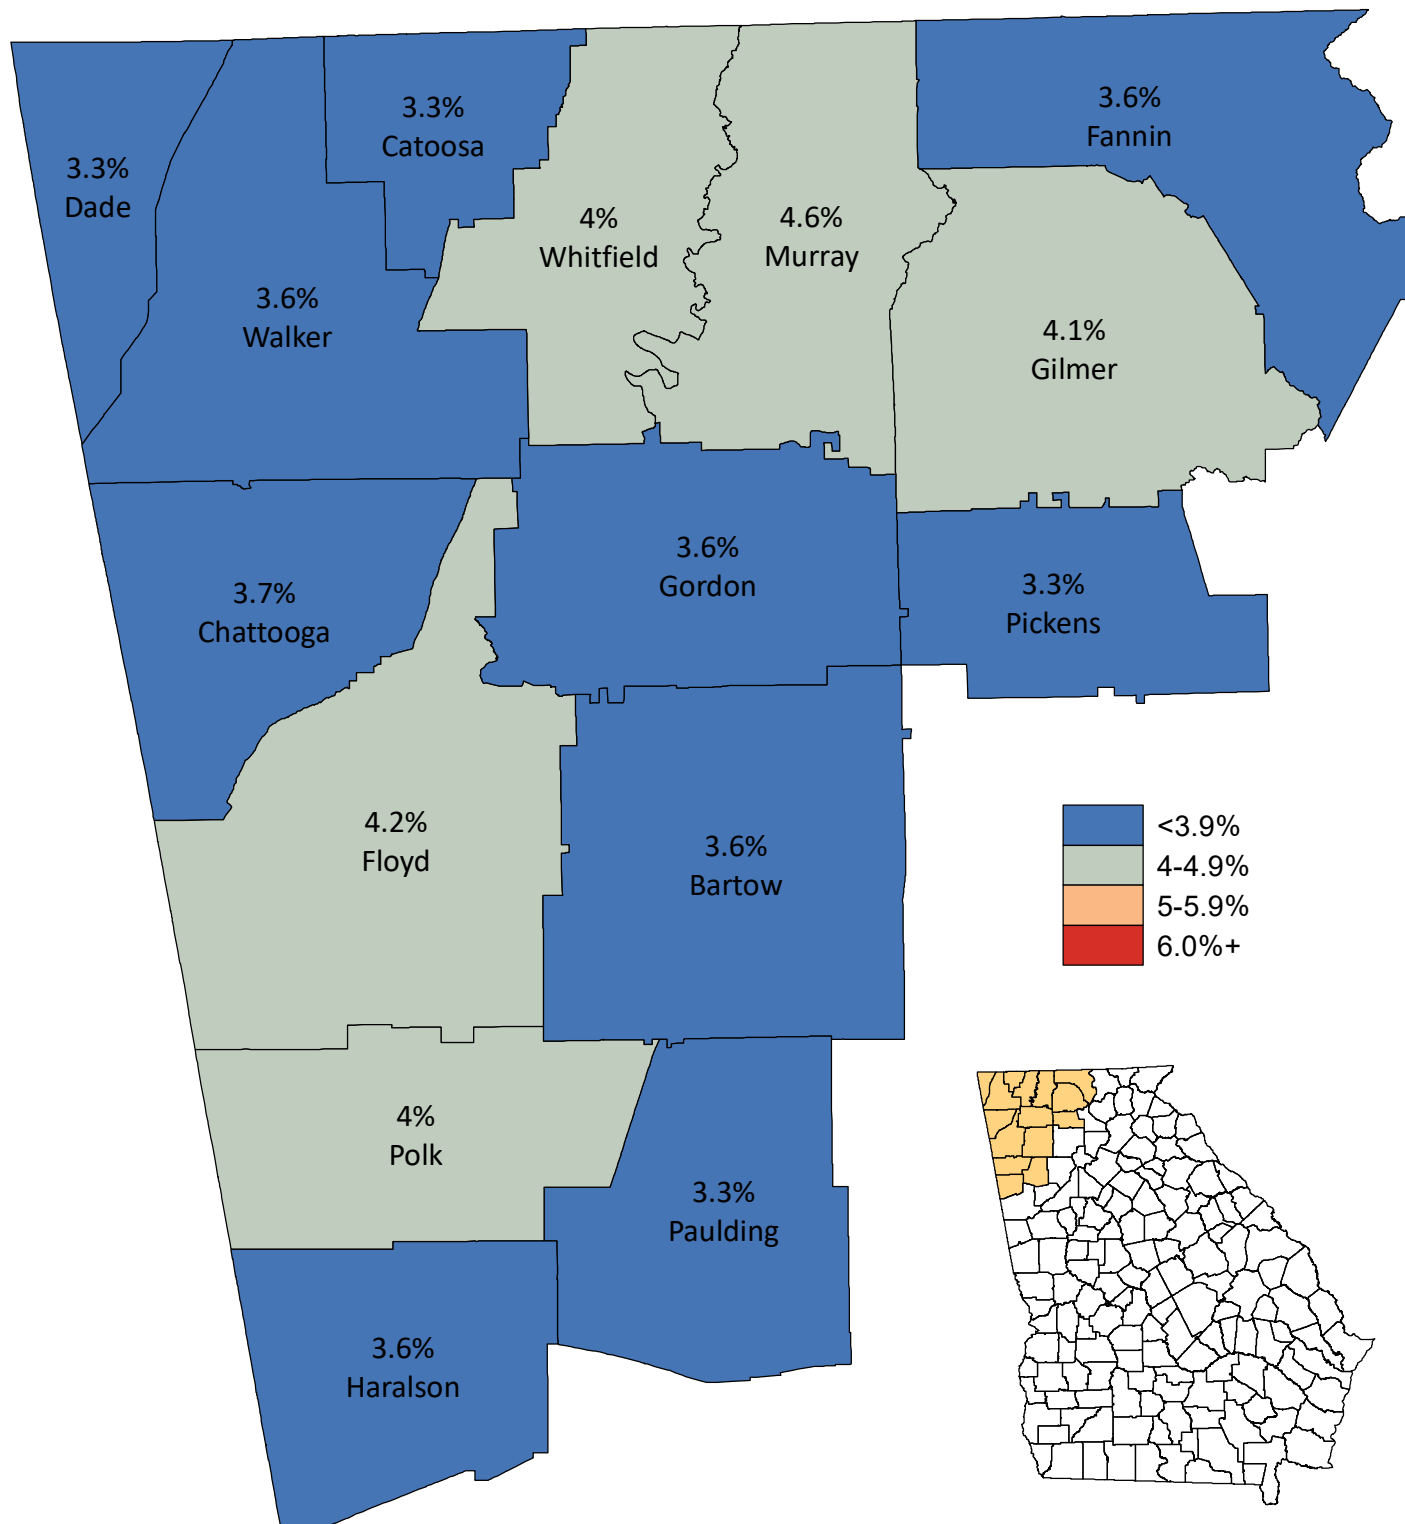

Unemployment Statistics in Northwest Georgia

August 2018

Source: Georgia Department of Labor,
Workforce Statistics & Economic Research.
Map prepared by the Northwest Georgia
Regional Commission.

Regional Unemployment Rate: 3.7%
State Unemployment Rate: 3.8%