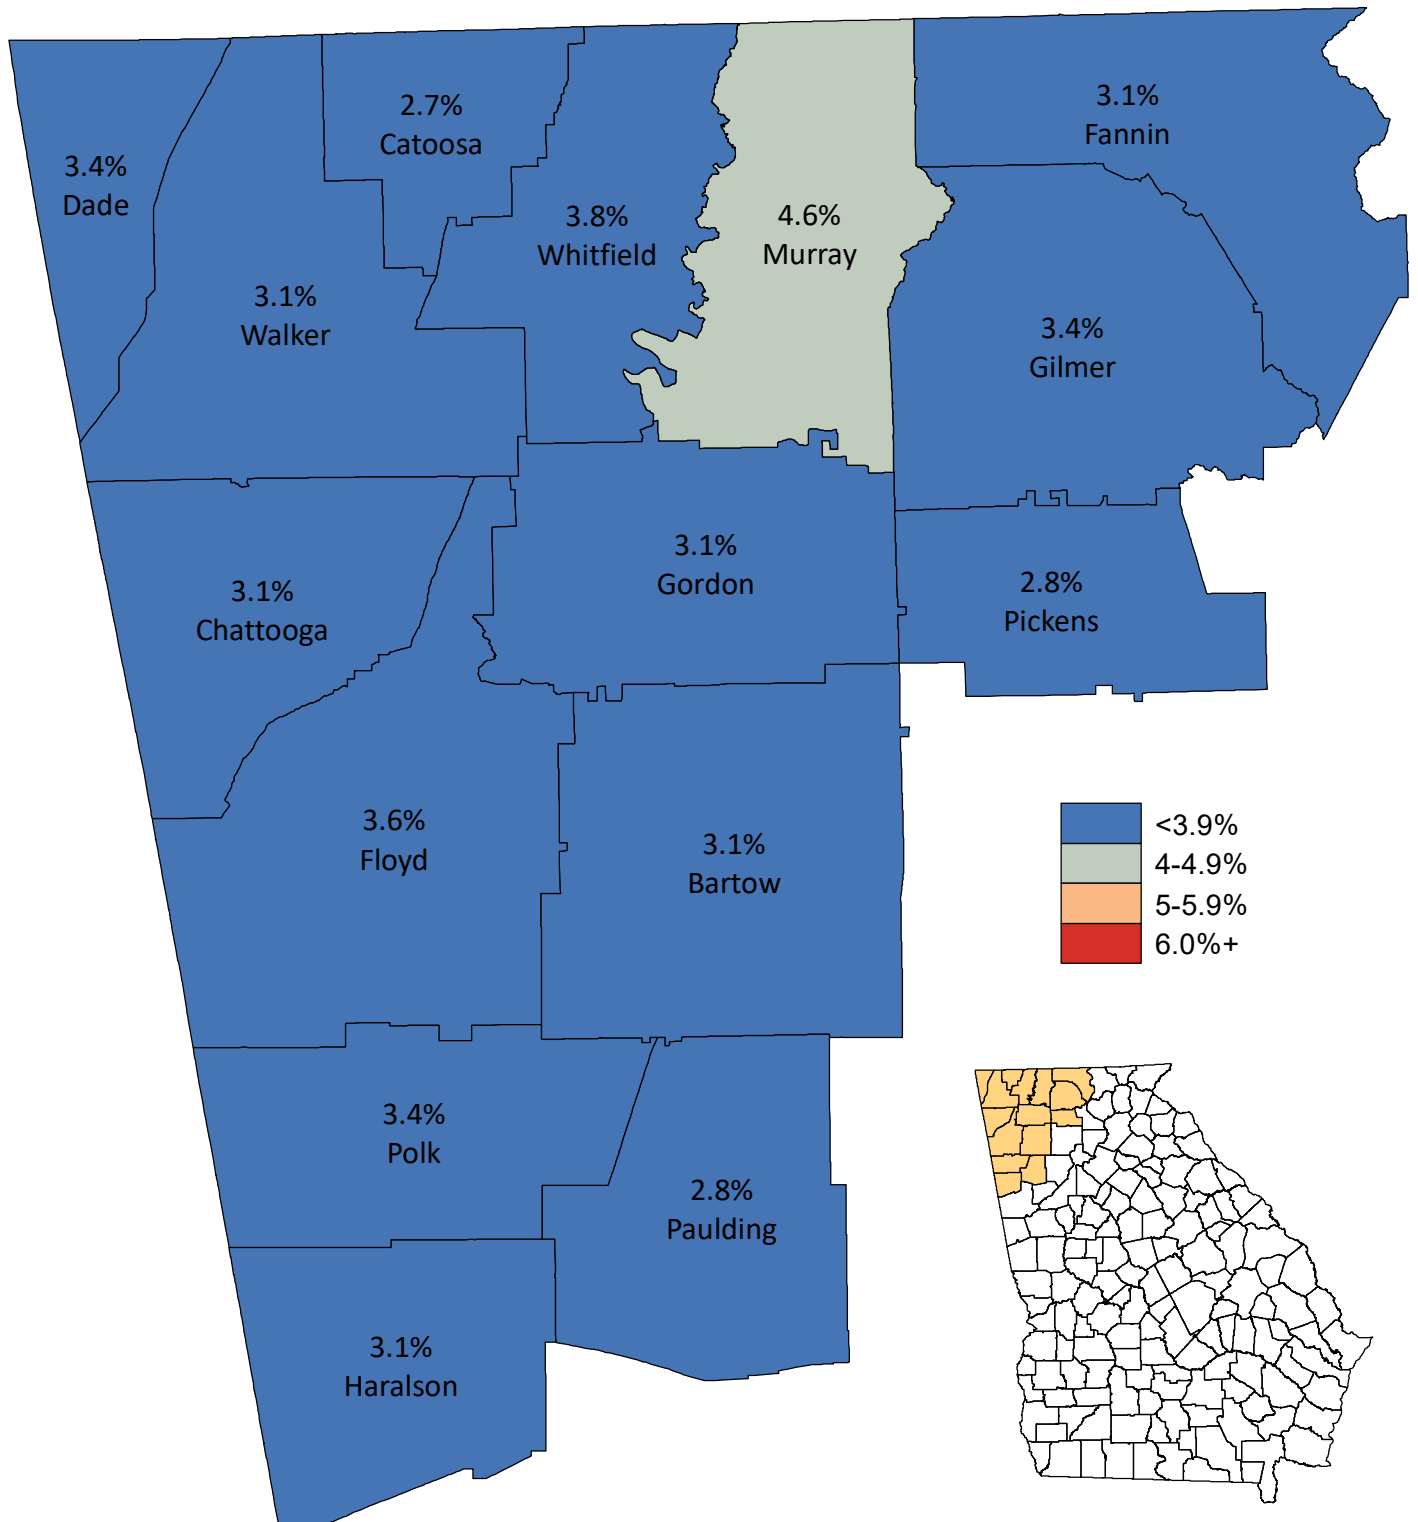

Unemployment Statistics in Northwest Georgia September 2018

Source: Georgia Department of Labor,
Workforce Statistics & Economic Research.
Map prepared by the Northwest Georgia
Regional Commission.

Regional Unemployment Rate: 3.3%
State Unemployment Rate: 3.7%