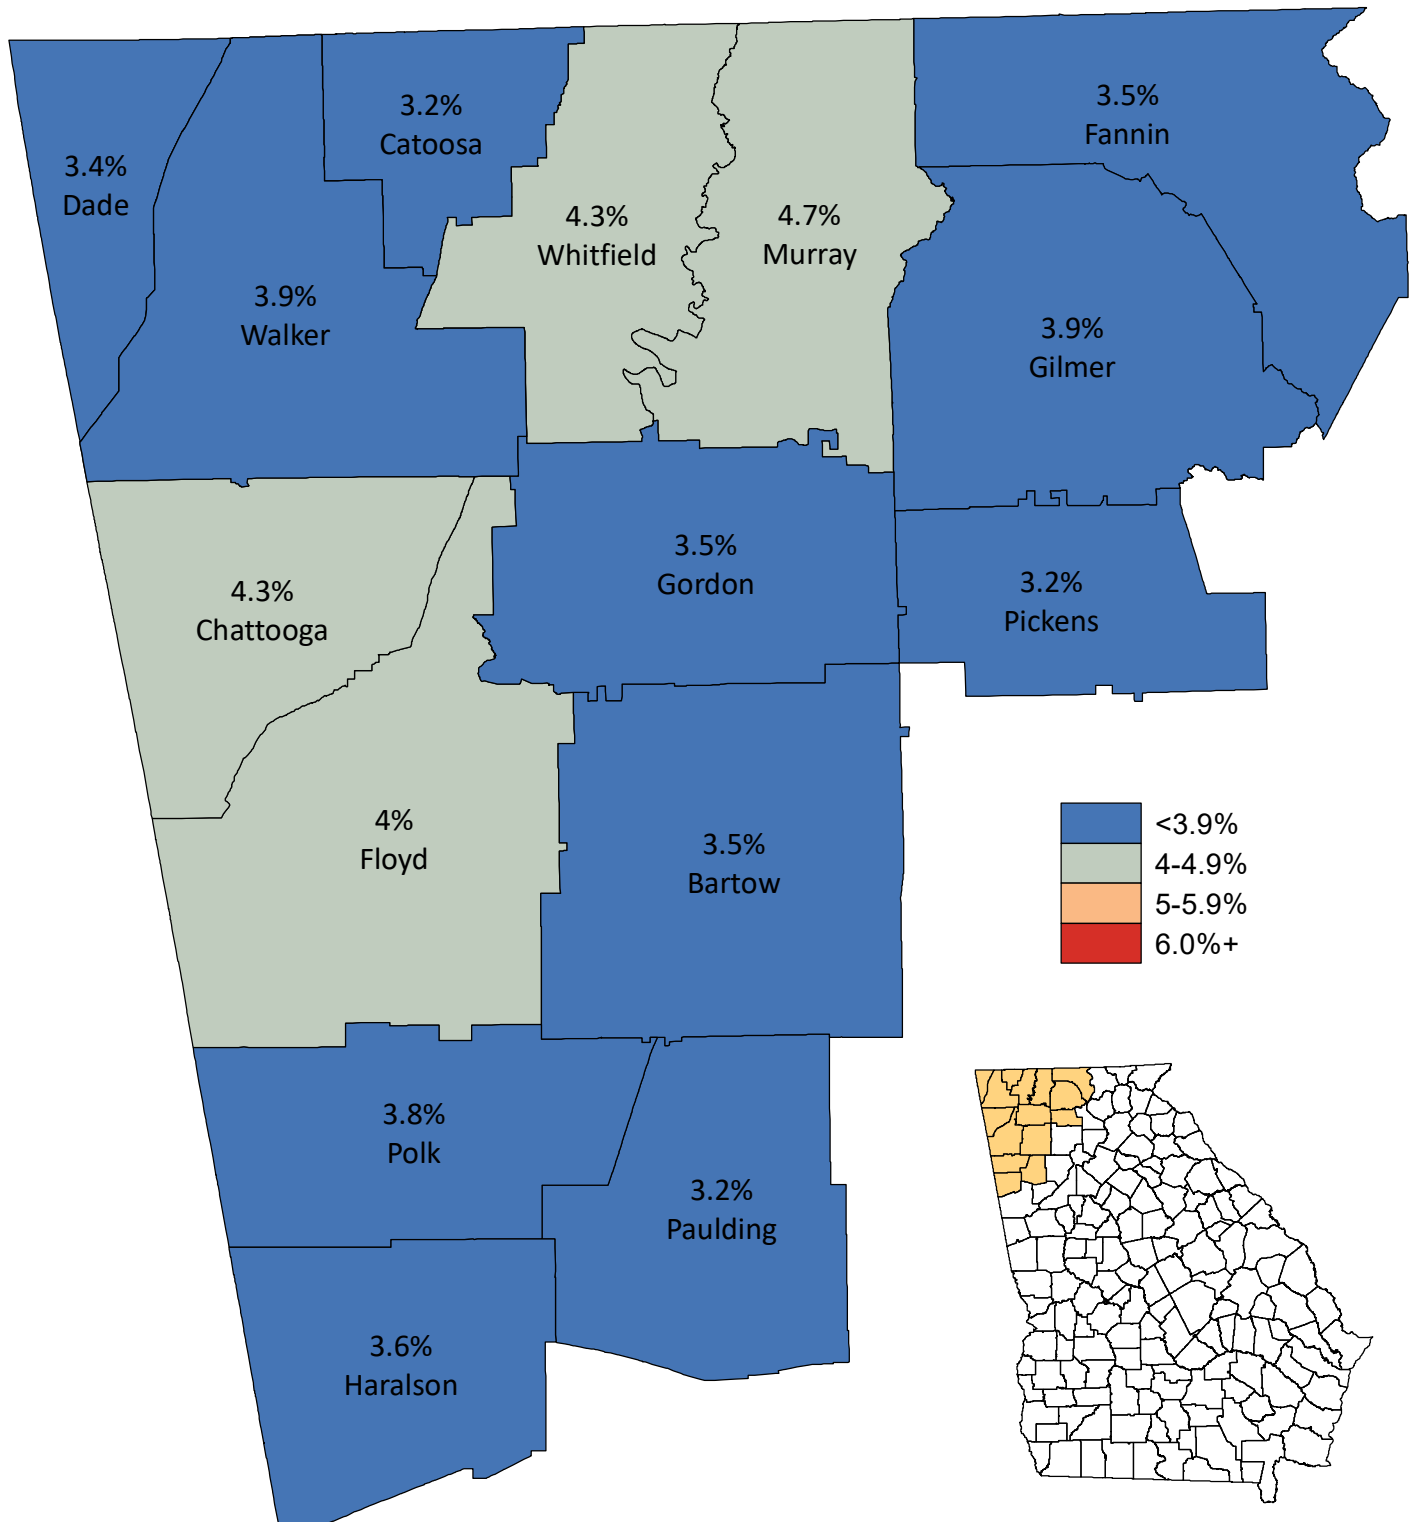

# Unemployment Statistics in Northwest Georgia October 2018

Source: Georgia Department of Labor,  
Workforce Statistics & Economic Research.  
Map prepared by the Northwest Georgia  
Regional Commission.

**Regional Unemployment Rate: 3.7%**  
**State Unemployment Rate: 3.6%**