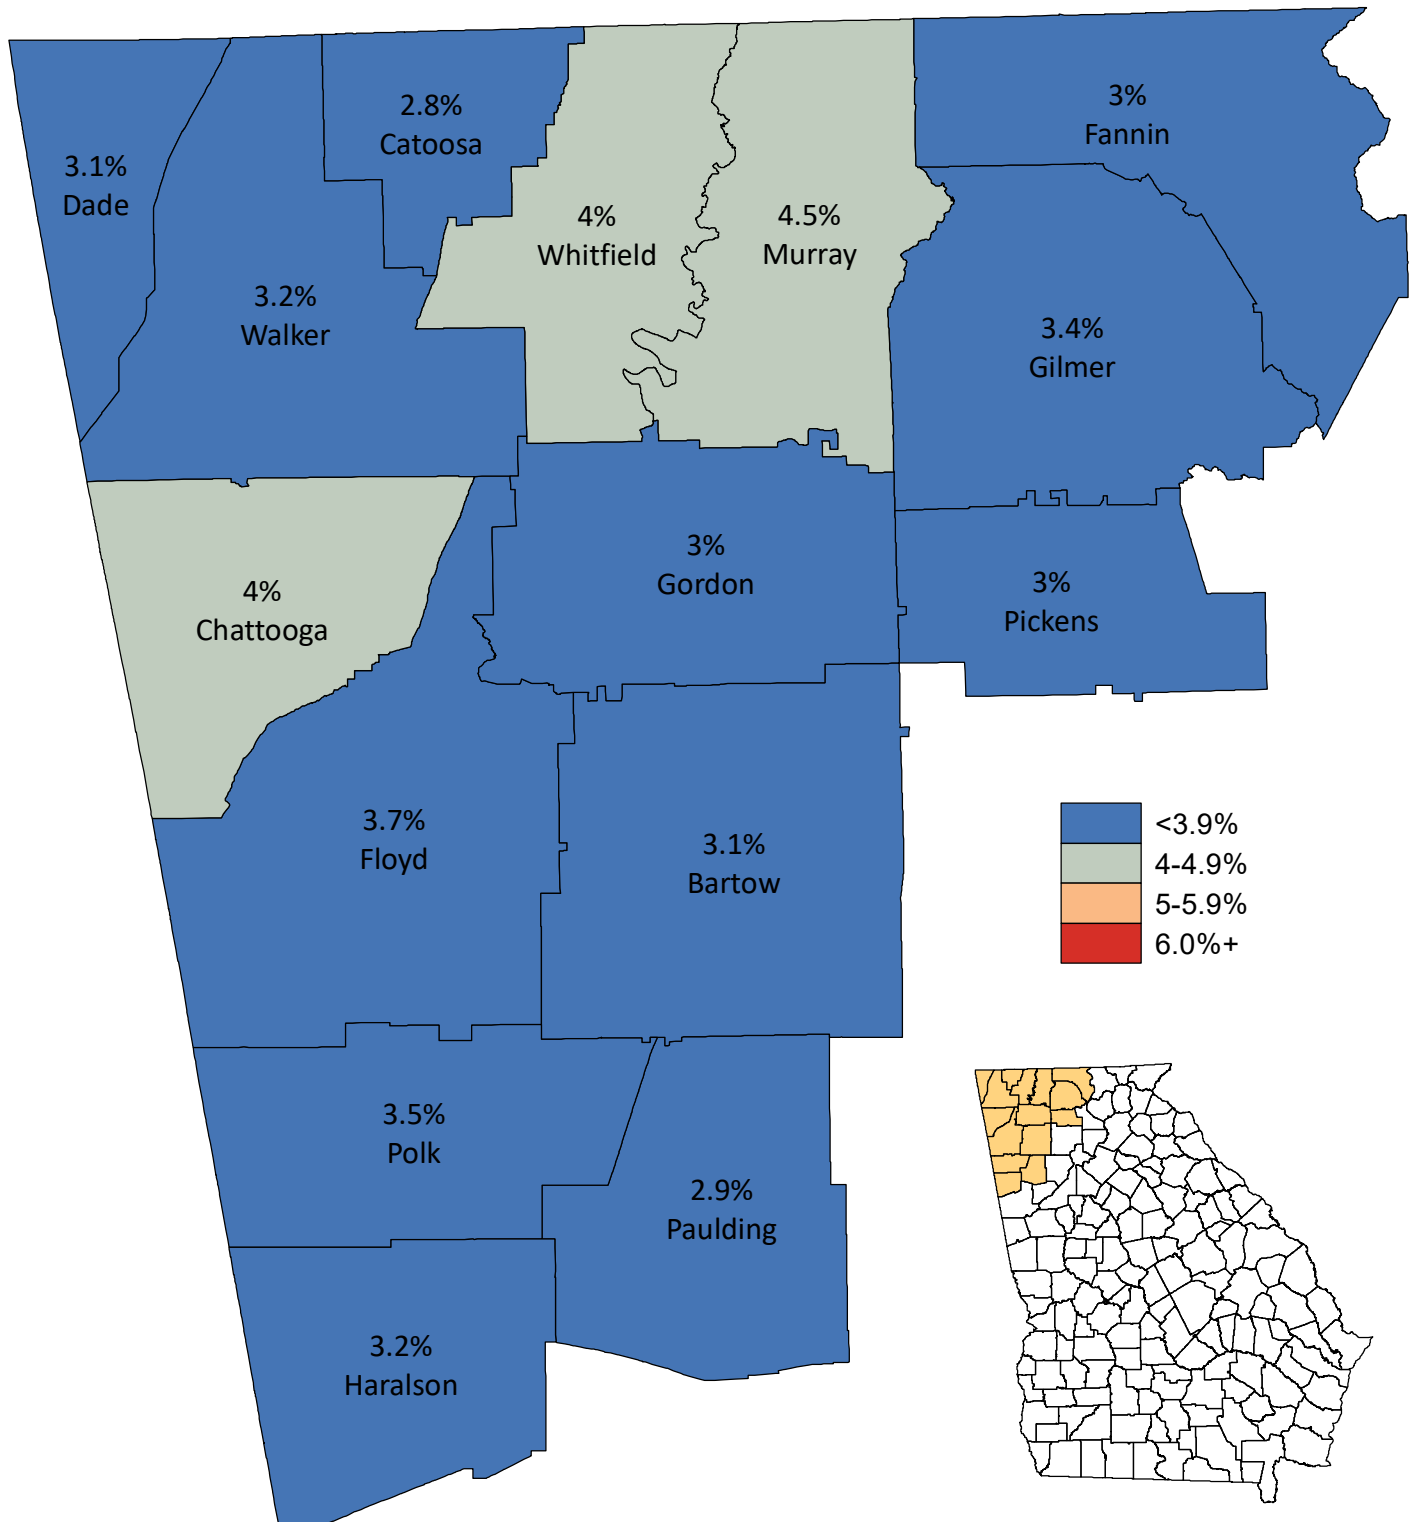

Unemployment Statistics in Northwest Georgia November 2018

Source: Georgia Department of Labor,
Workforce Statistics & Economic Research.
Map prepared by the Northwest Georgia
Regional Commission.

Regional Unemployment Rate: 3.4%
State Unemployment Rate: 3.5%