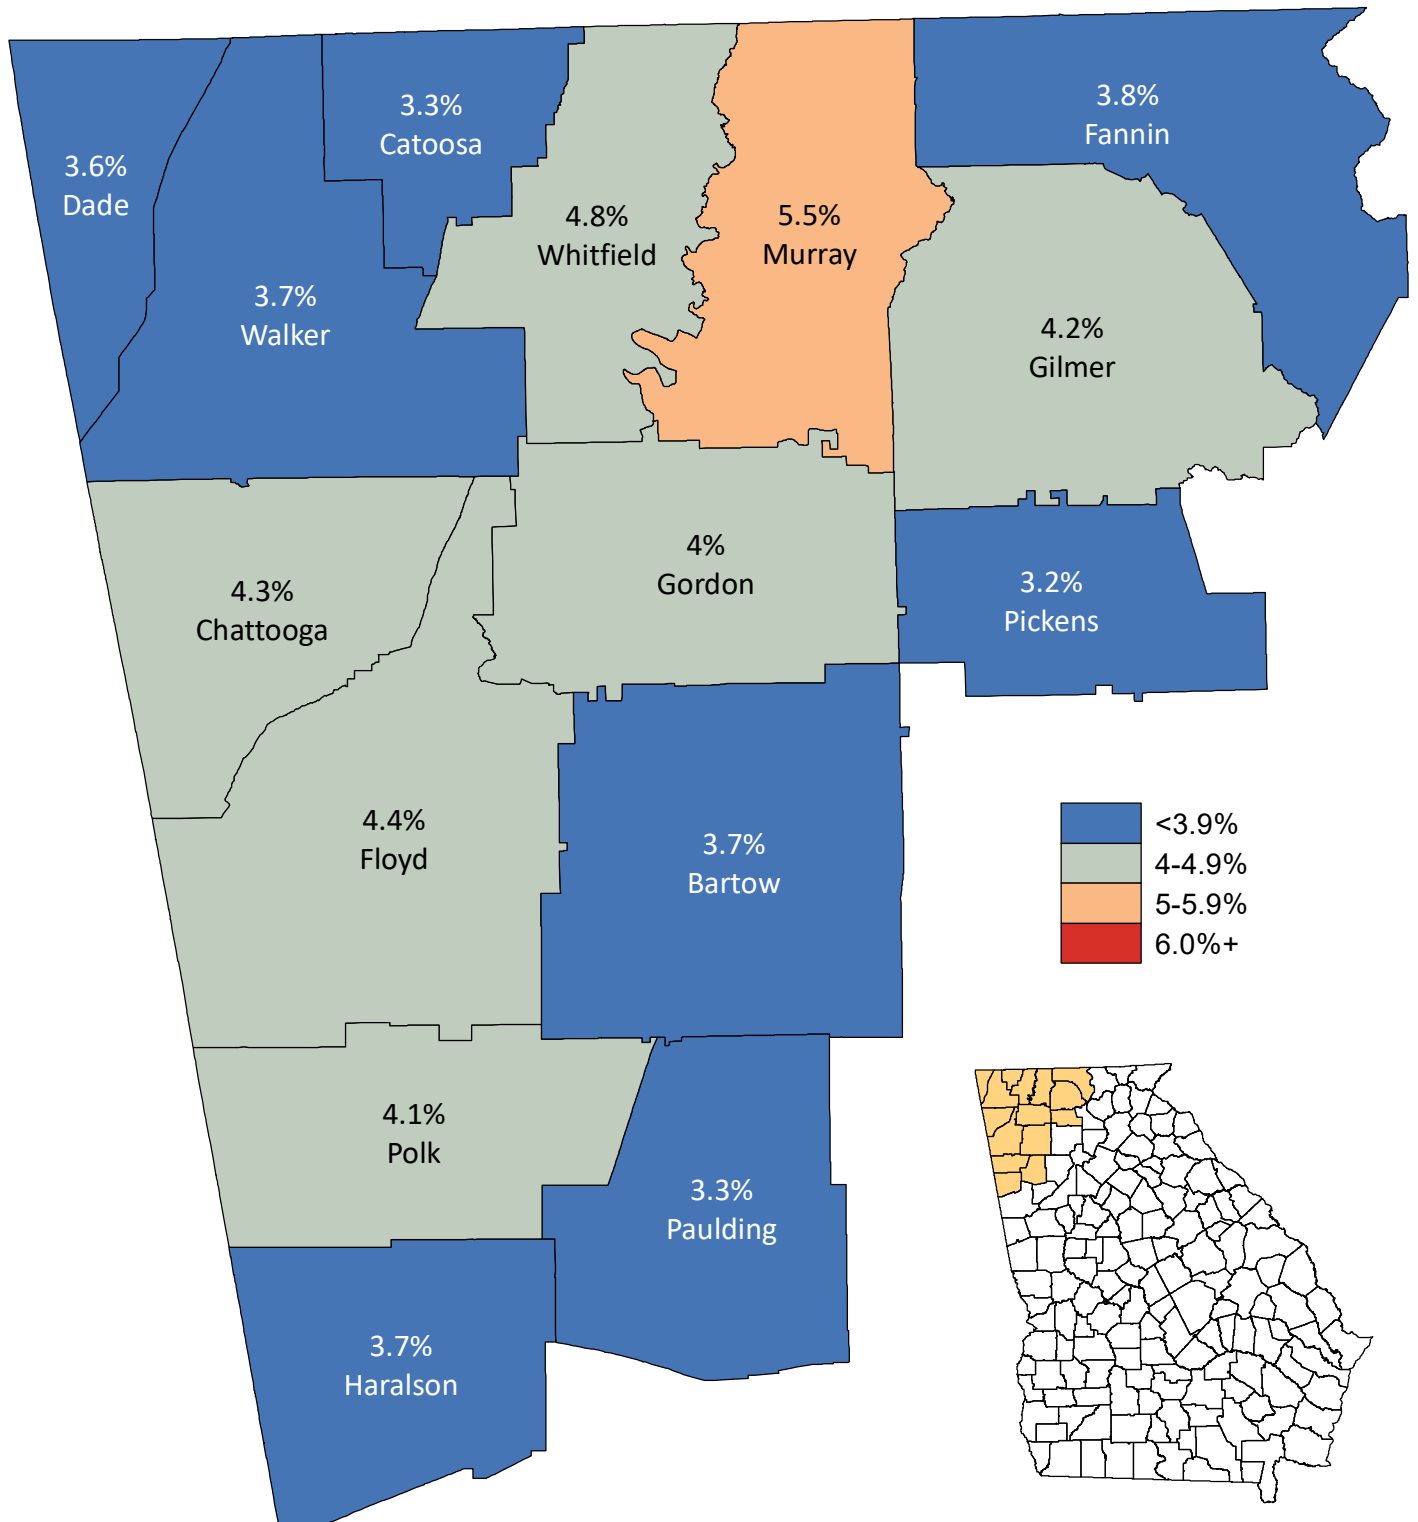

Unemployment Statistics in Northwest Georgia December 2018

Source: Georgia Department of Labor,
Workforce Statistics & Economic Research.
Map prepared by the Northwest Georgia
Regional Commission.

Regional Unemployment Rate: 4.0%
State Unemployment Rate: 3.6%