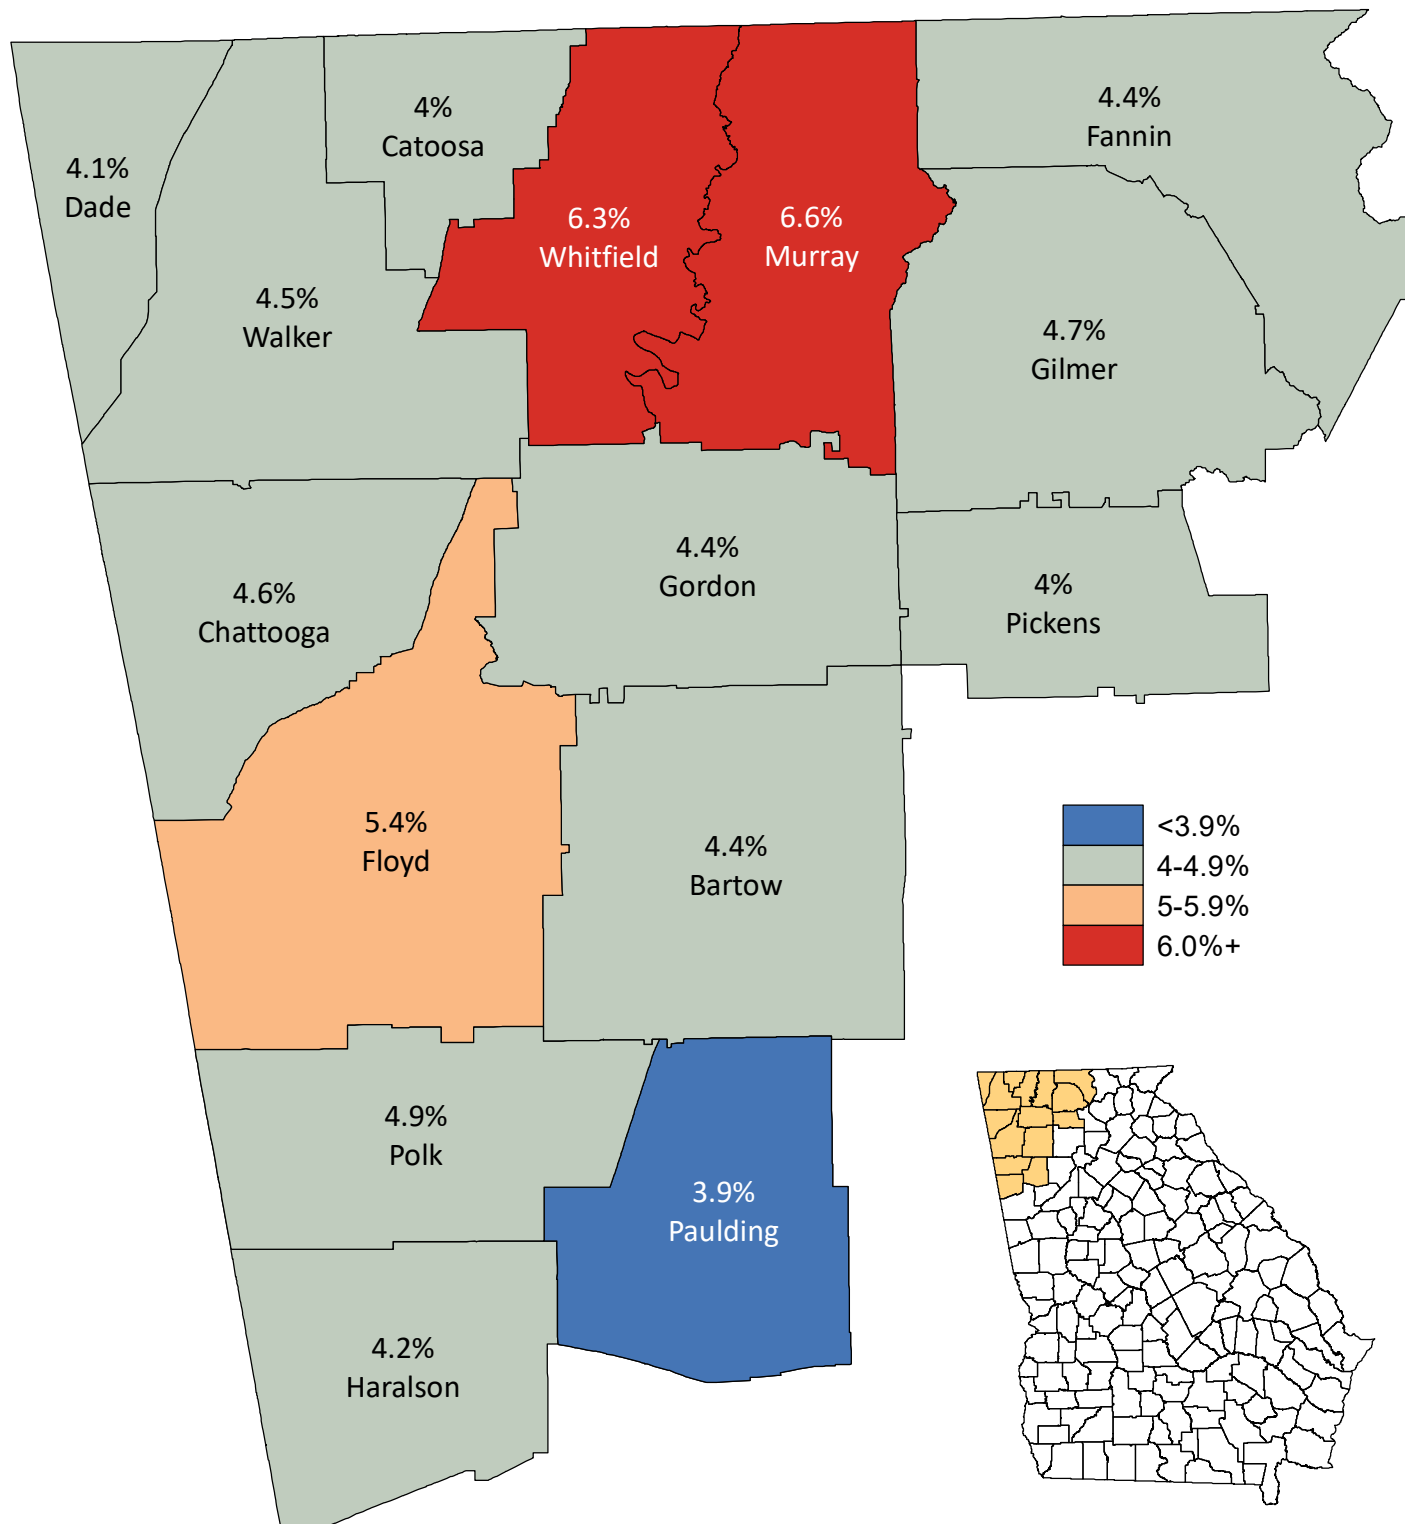

# Unemployment Statistics in Northwest Georgia January 2019

Source: Georgia Department of Labor,  
Workforce Statistics & Economic Research.  
Map prepared by the Northwest Georgia  
Regional Commission.

**Regional Unemployment Rate: 4.7%**  
**State Unemployment Rate: 3.8%**