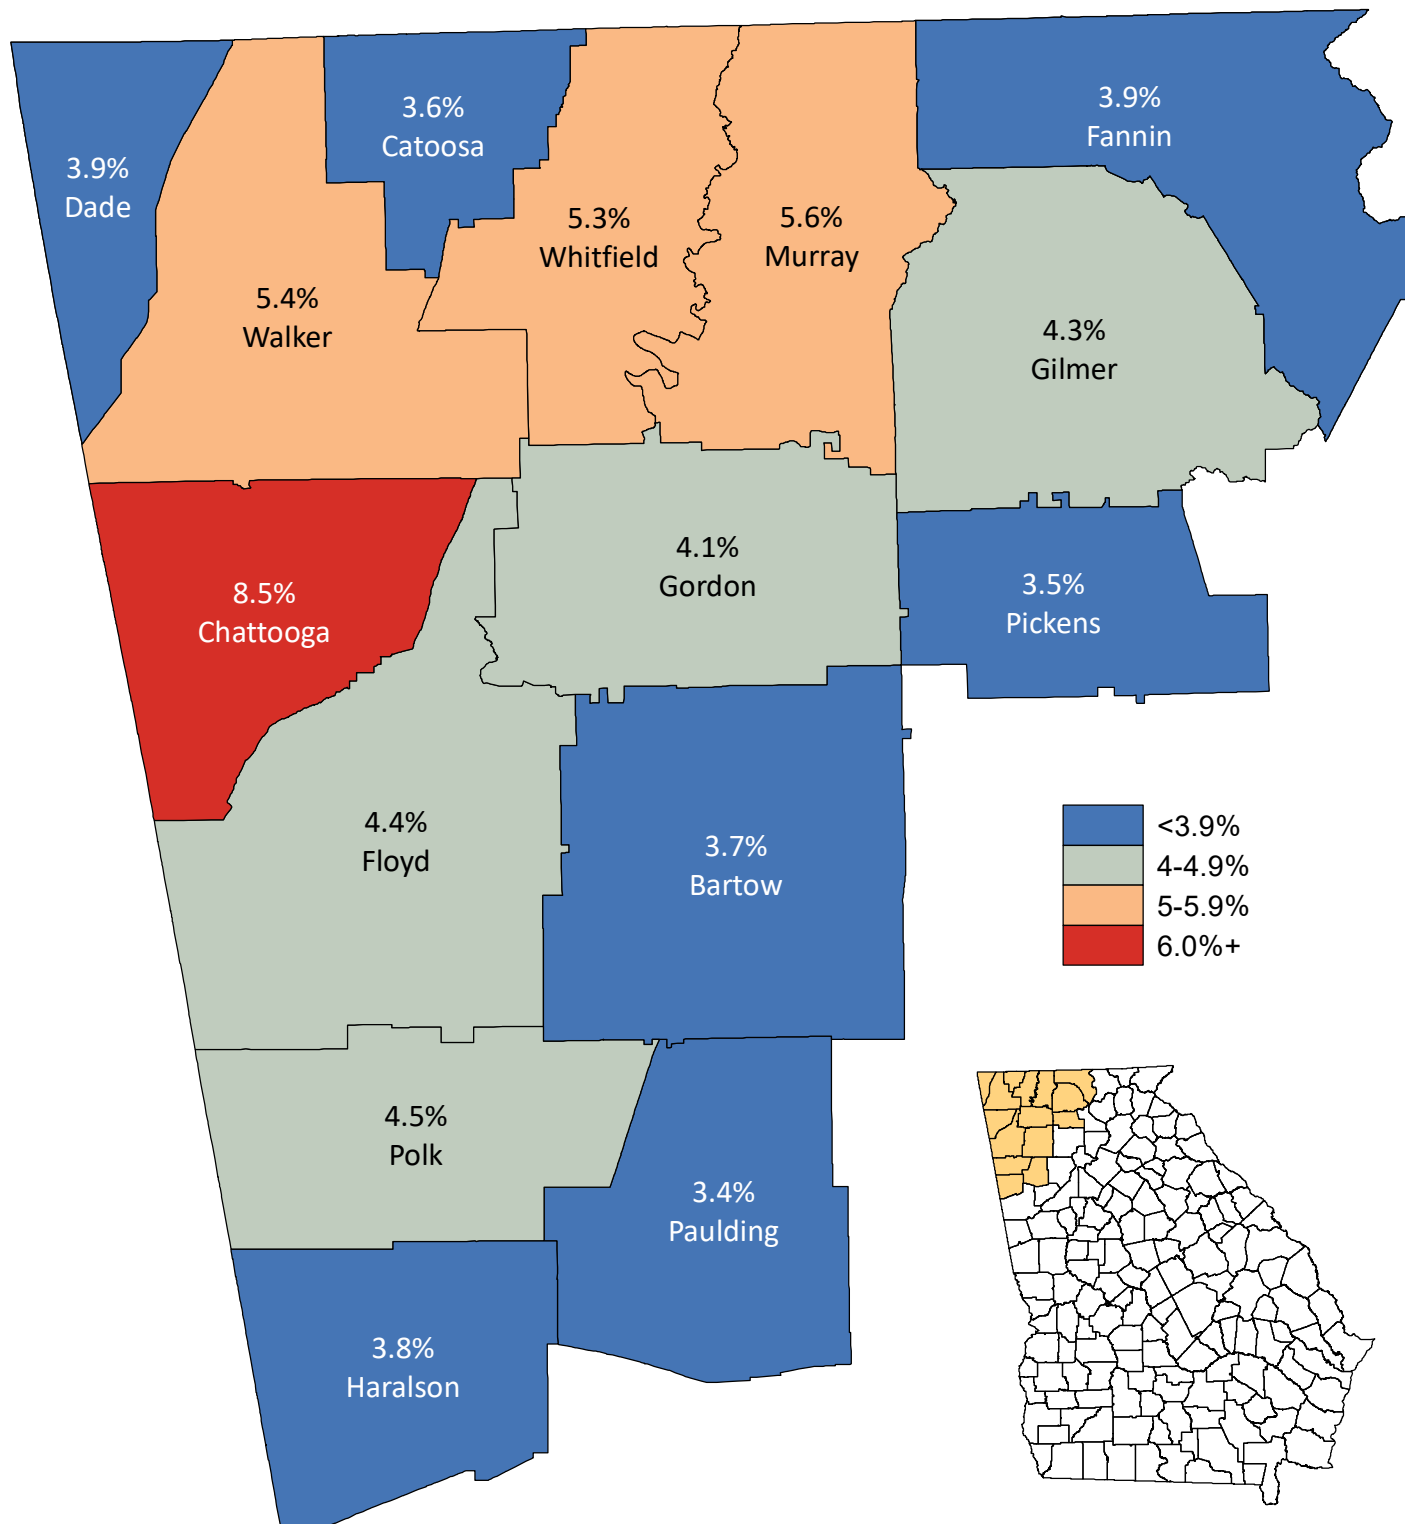

Unemployment Statistics in Northwest Georgia February 2019

Source: Georgia Department of Labor,
Workforce Statistics & Economic Research.
Map prepared by the Northwest Georgia
Regional Commission.

Regional Unemployment Rate: 4.5%
State Unemployment Rate: 3.9%