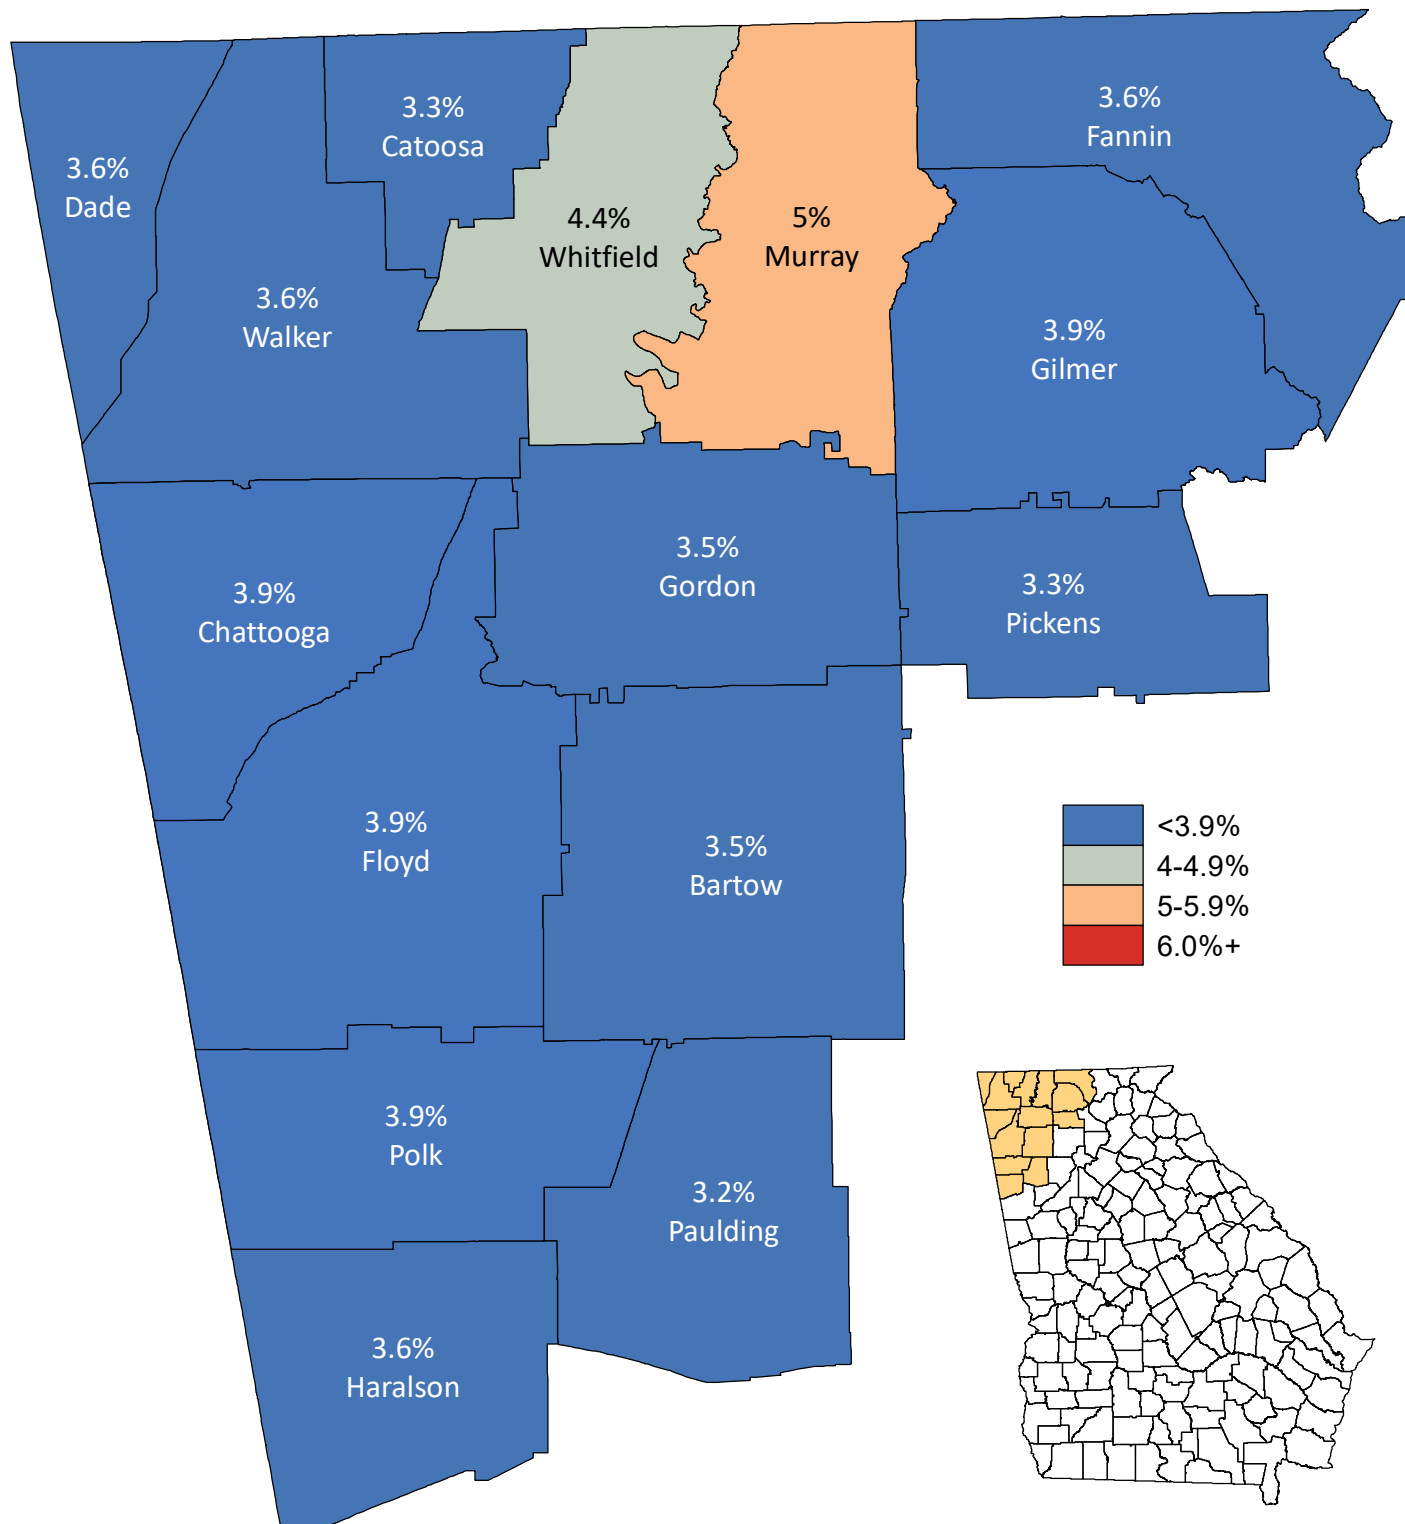

Unemployment Statistics in Northwest Georgia

March 2019

Source: Georgia Department of Labor,
Workforce Statistics & Economic Research.
Map prepared by the Northwest Georgia
Regional Commission.

Regional Unemployment Rate: 3.7%
State Unemployment Rate: 3.9%