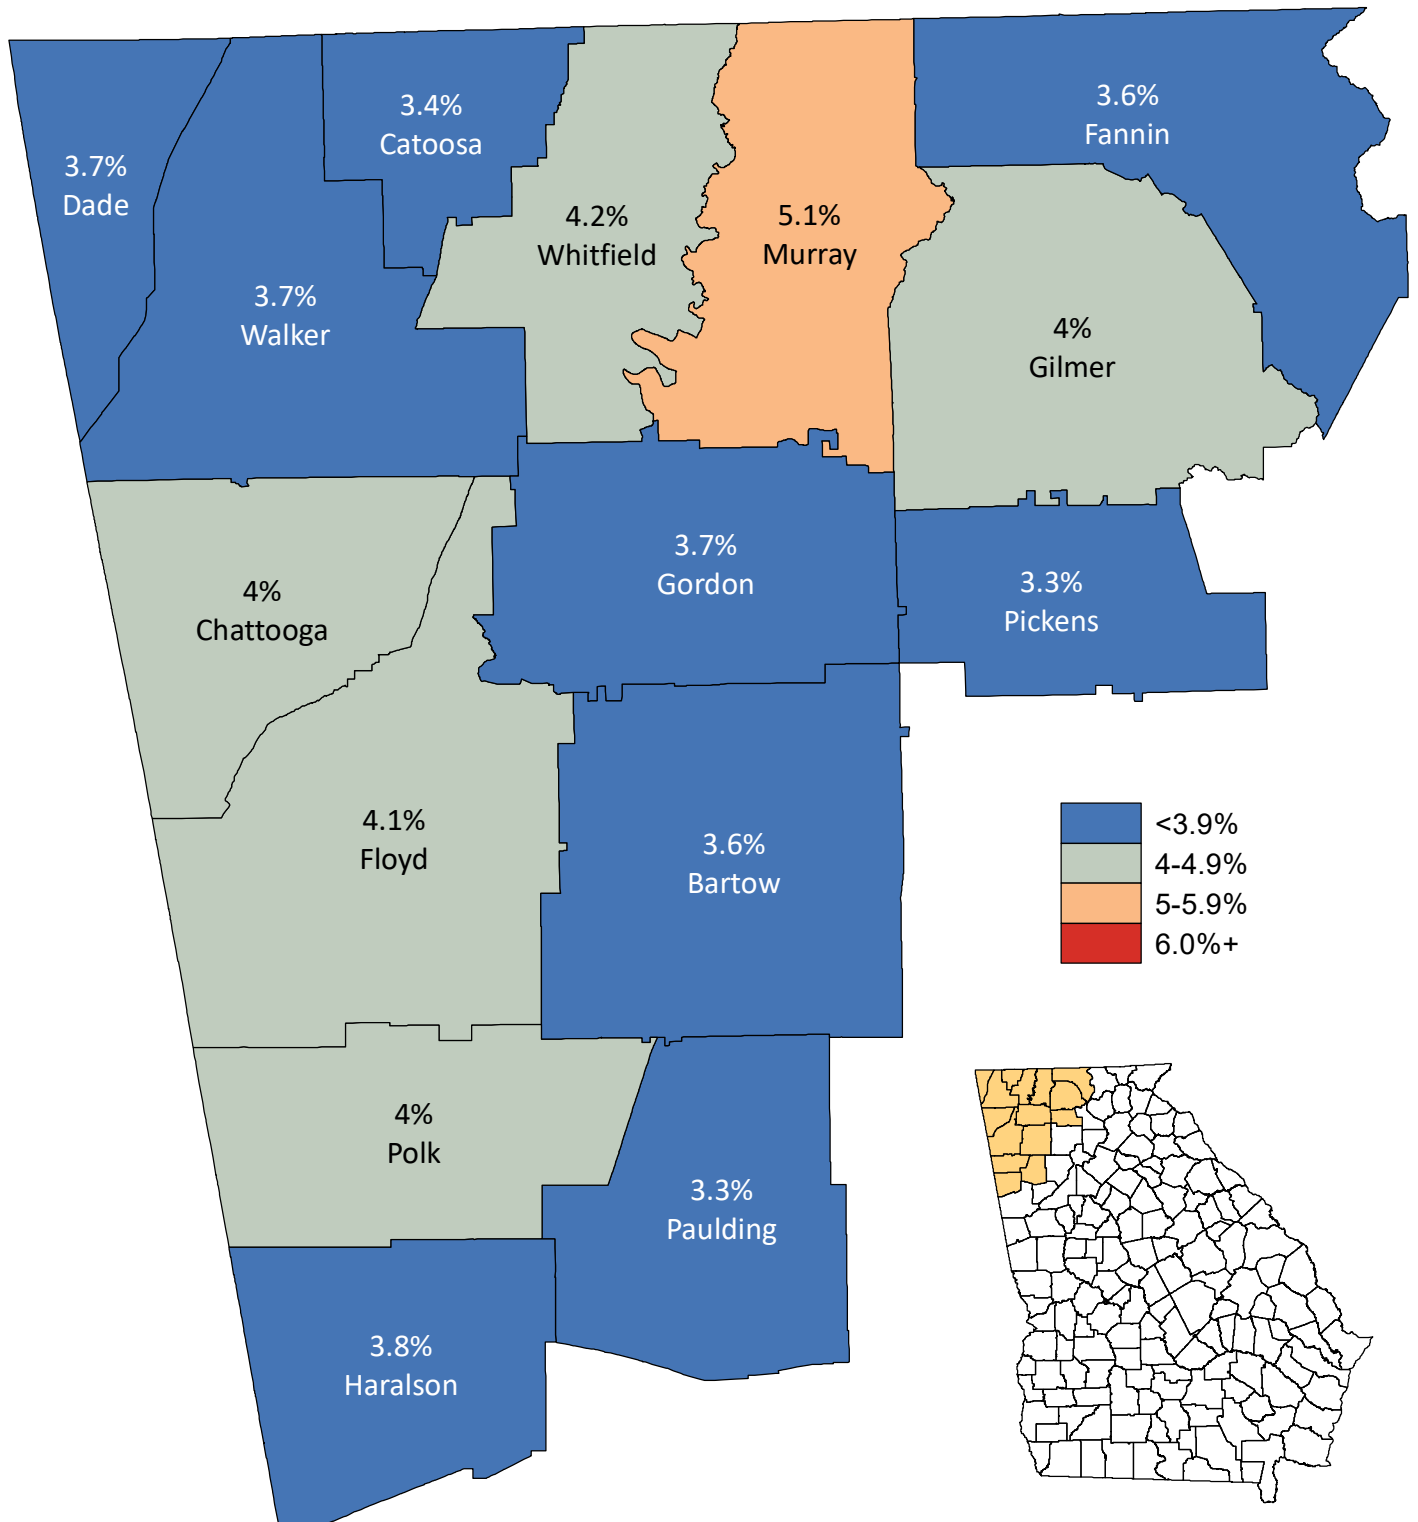

Unemployment Statistics in Northwest Georgia June 2019

Source: Georgia Department of Labor,
Workforce Statistics & Economic Research.
Map prepared by the Northwest Georgia
Regional Commission.

Regional Unemployment Rate: 3.6%
State Unemployment Rate: 3.7%