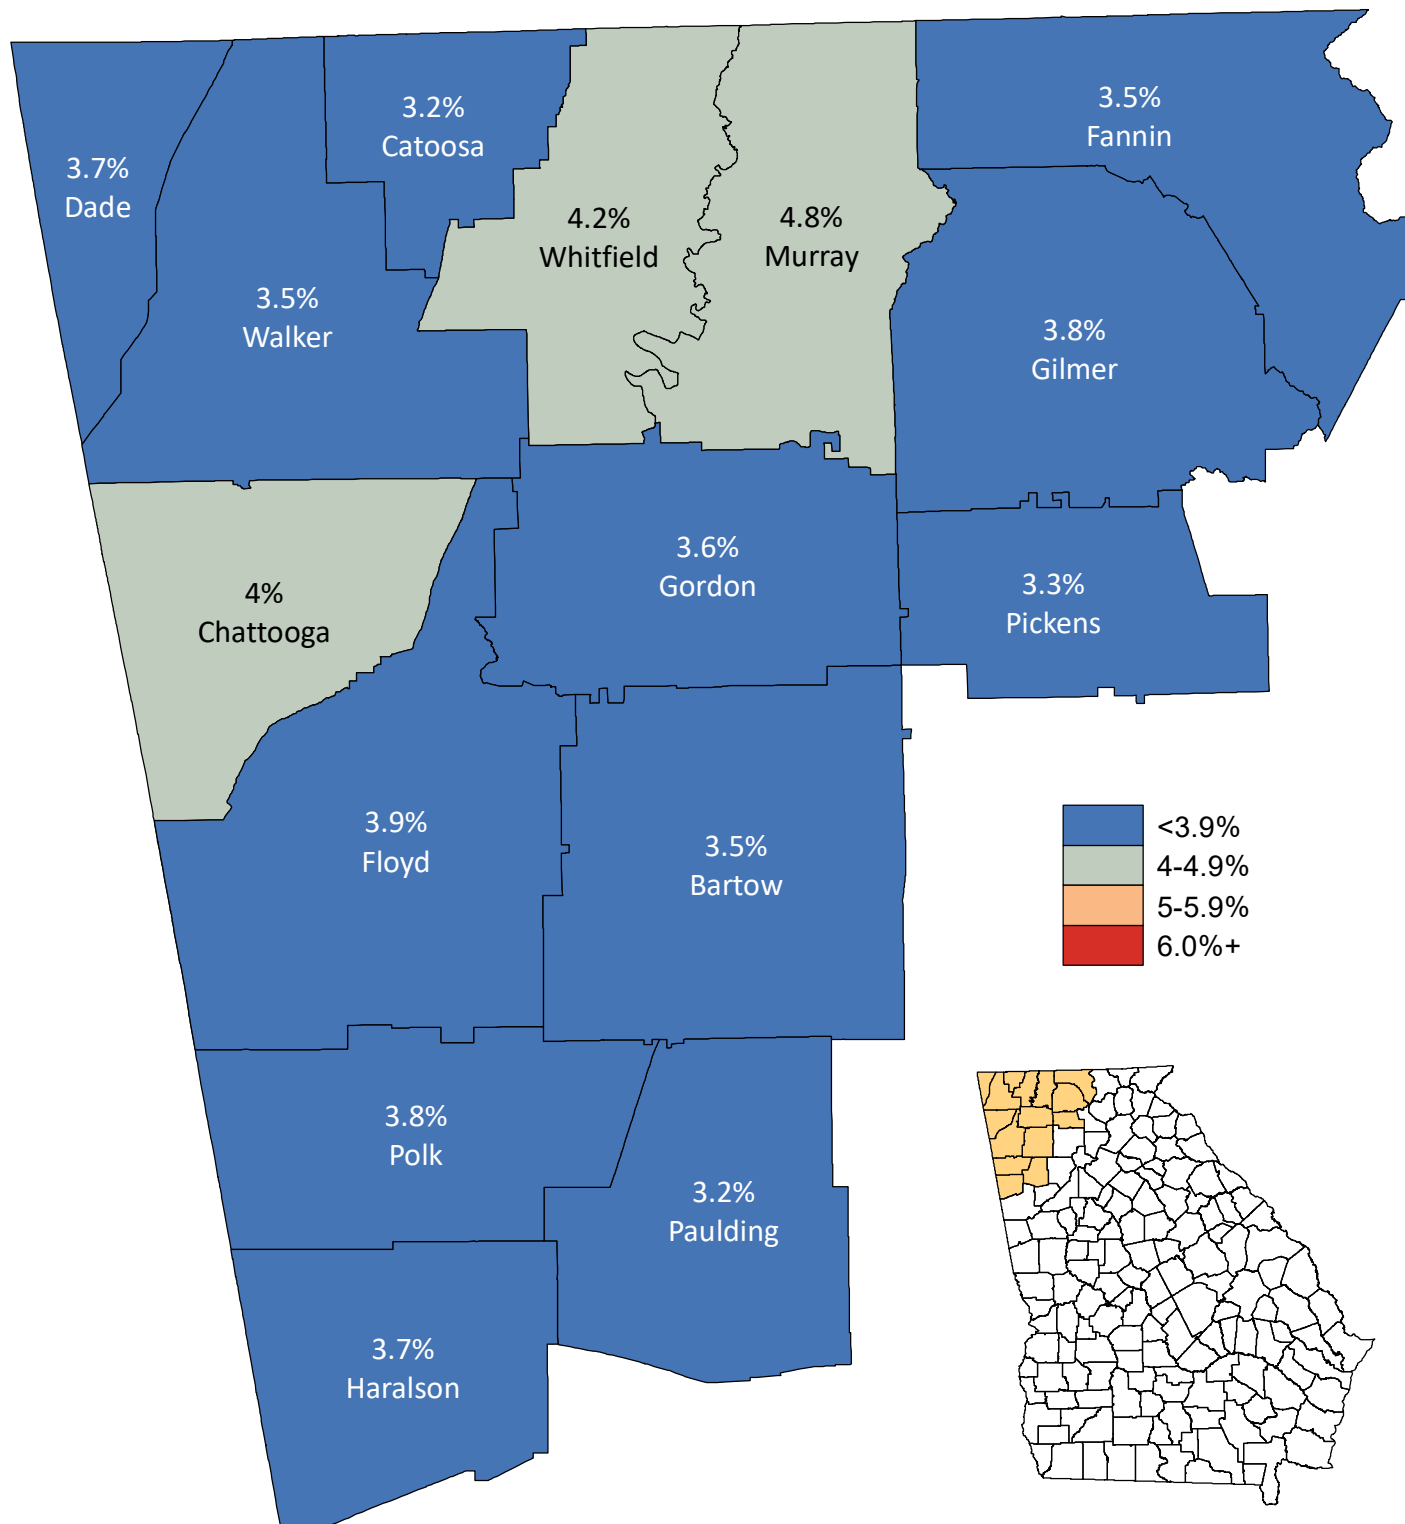

Unemployment Statistics in Northwest Georgia

August 2019

Source: Georgia Department of Labor,
Workforce Statistics & Economic Research.
Map prepared by the Northwest Georgia
Regional Commission.

Regional Unemployment Rate: 3.7%
State Unemployment Rate: 3.6%