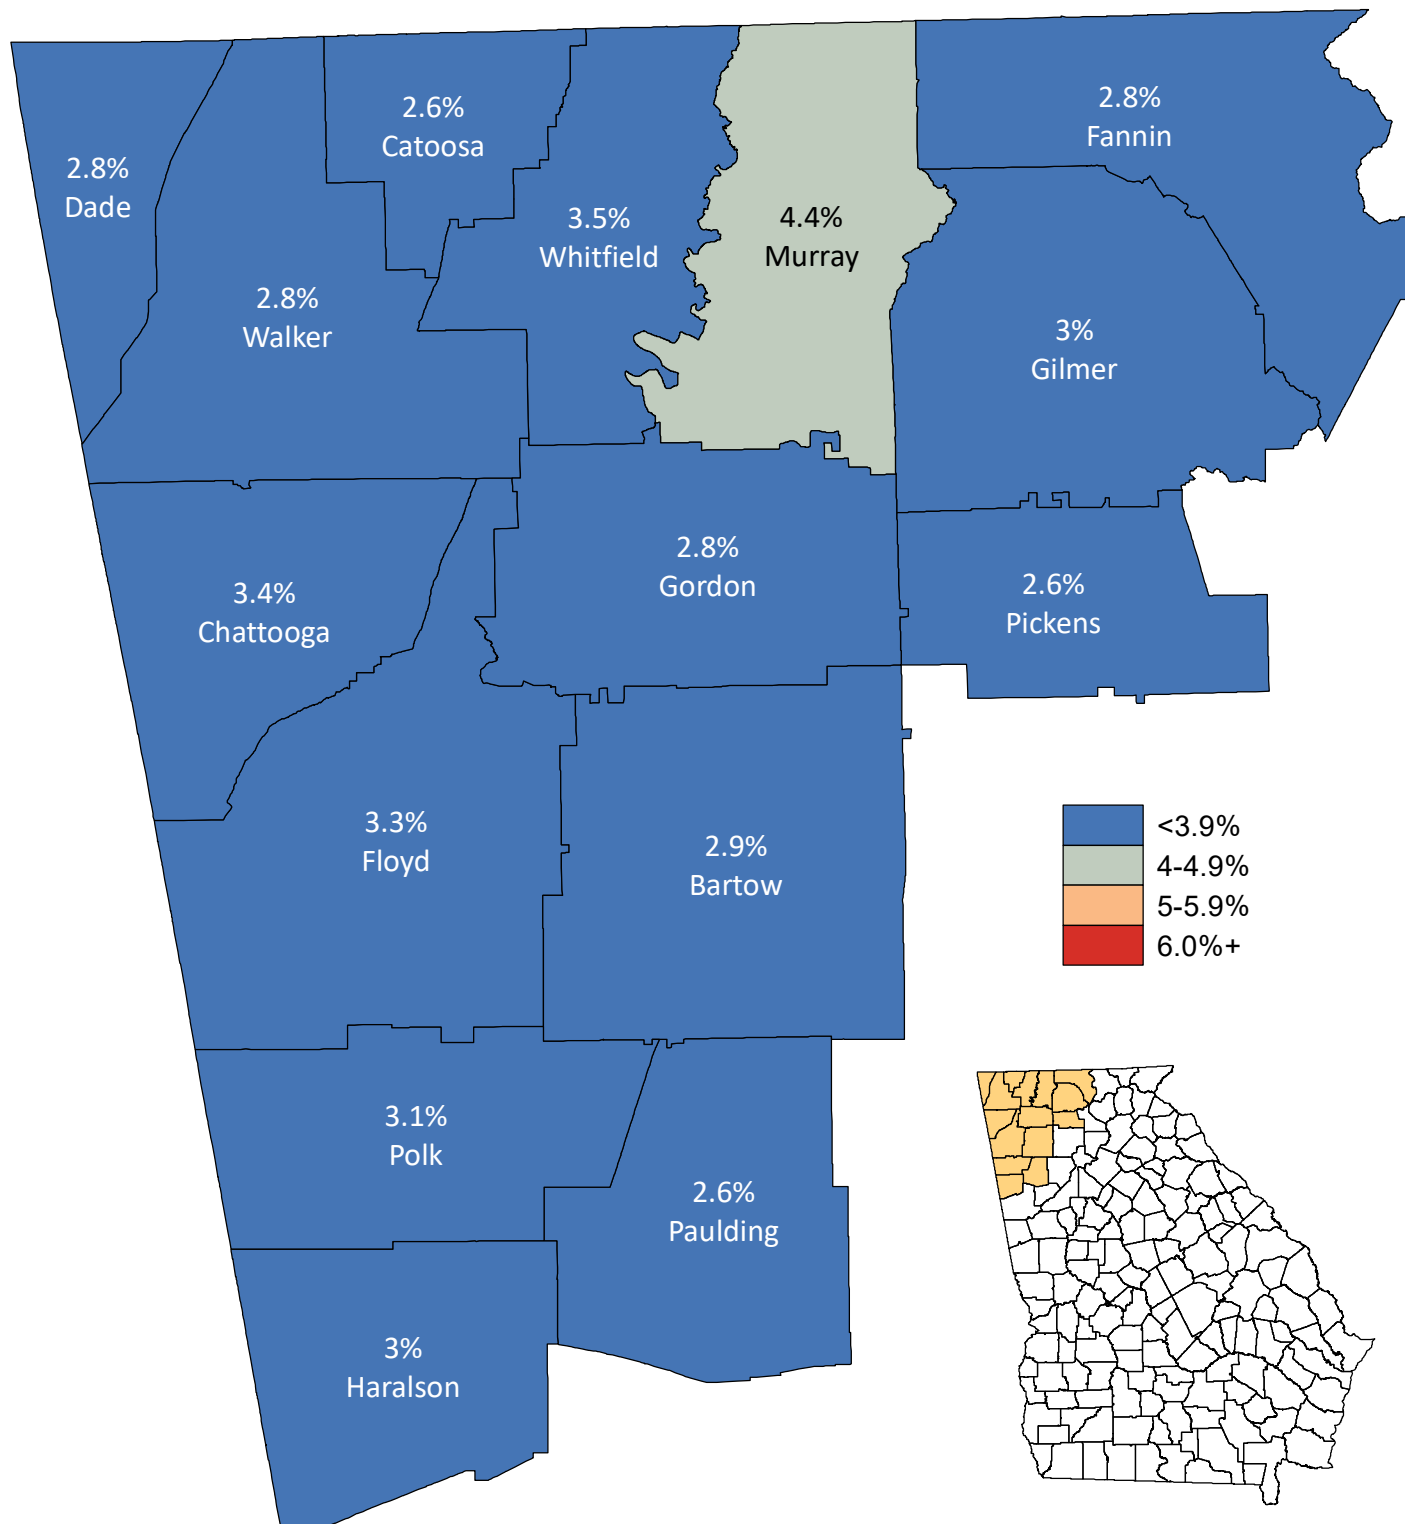

Unemployment Statistics in Northwest Georgia September 2019

Source: Georgia Department of Labor,
Workforce Statistics & Economic Research.
Map prepared by the Northwest Georgia
Regional Commission.

Regional Unemployment Rate: 3.0%
State Unemployment Rate: 3.5%