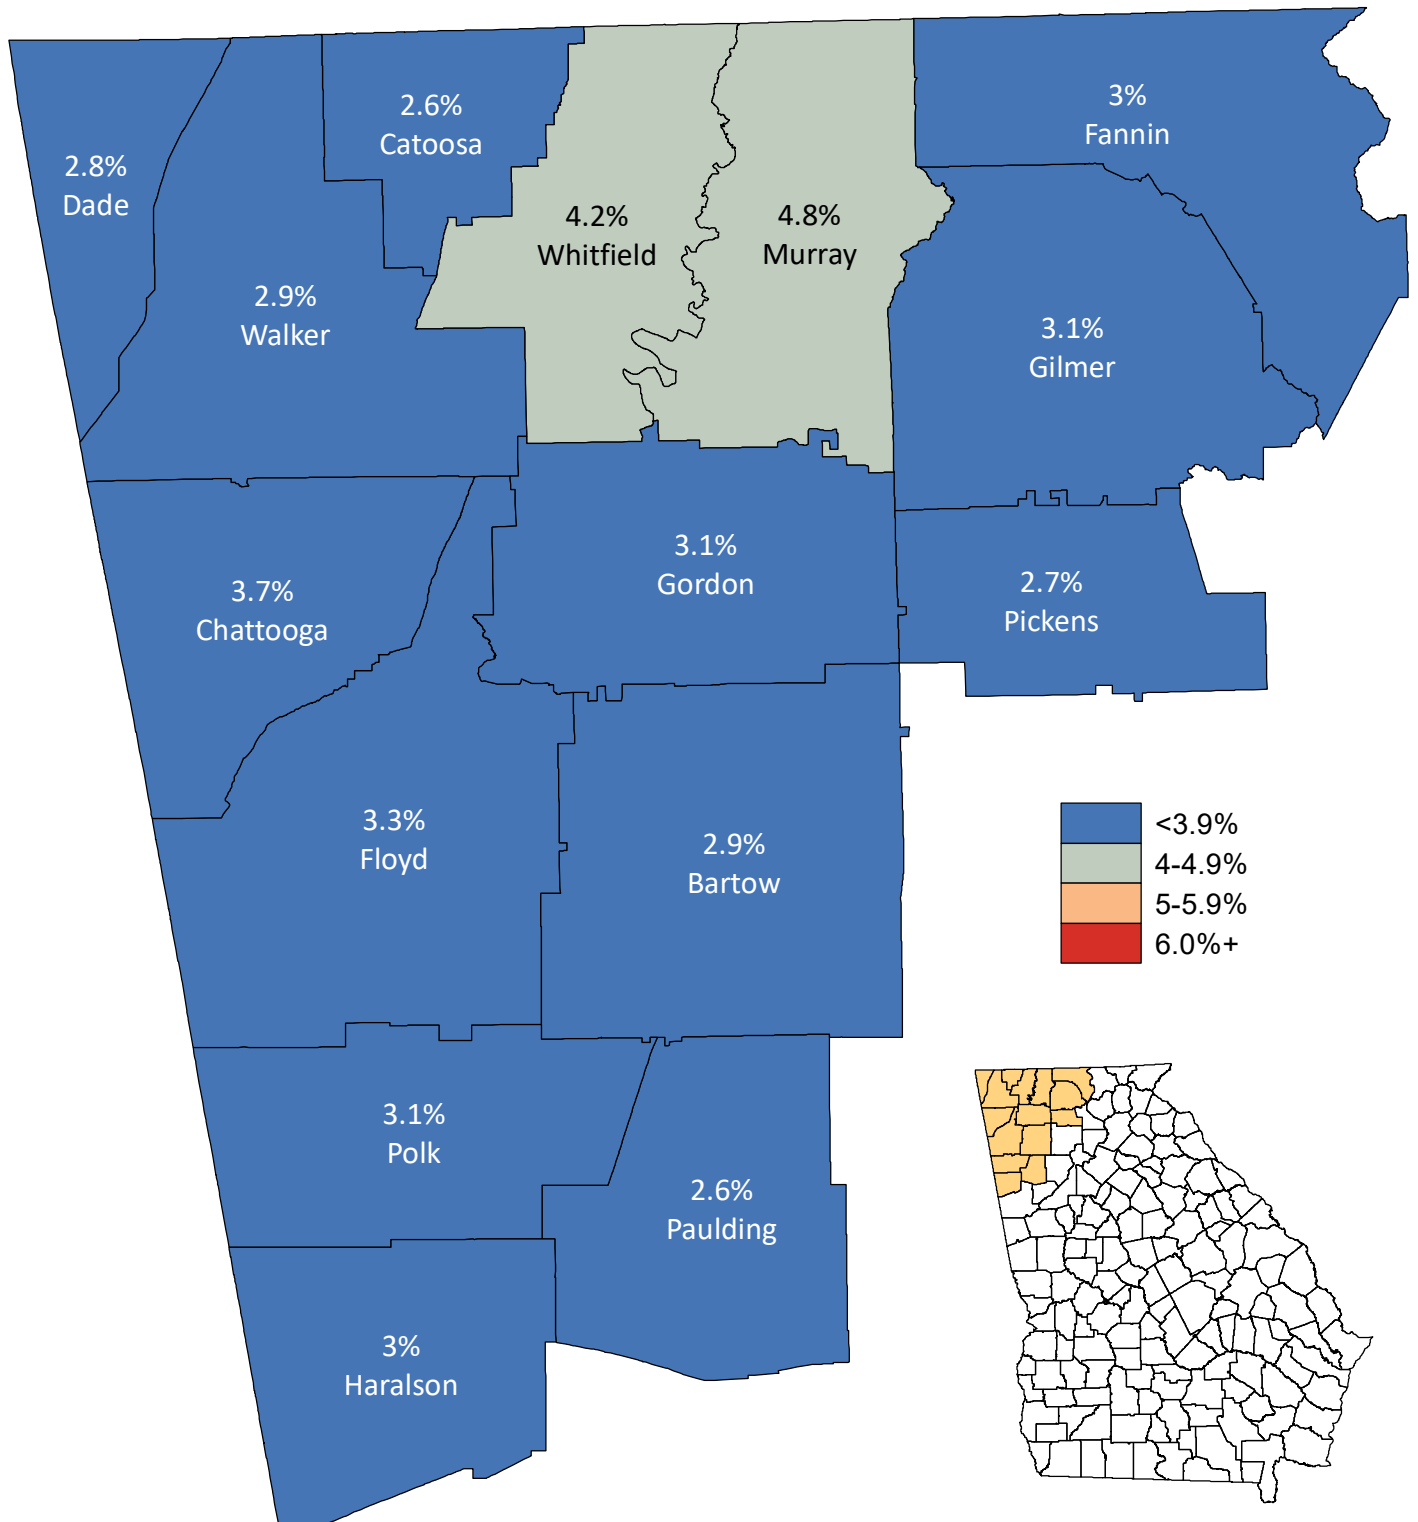

Unemployment Statistics in Northwest Georgia October 2019

Source: Georgia Department of Labor,
Workforce Statistics & Economic Research.
Map prepared by the Northwest Georgia
Regional Commission.

Regional Unemployment Rate: 3.2%
State Unemployment Rate: 3.4%