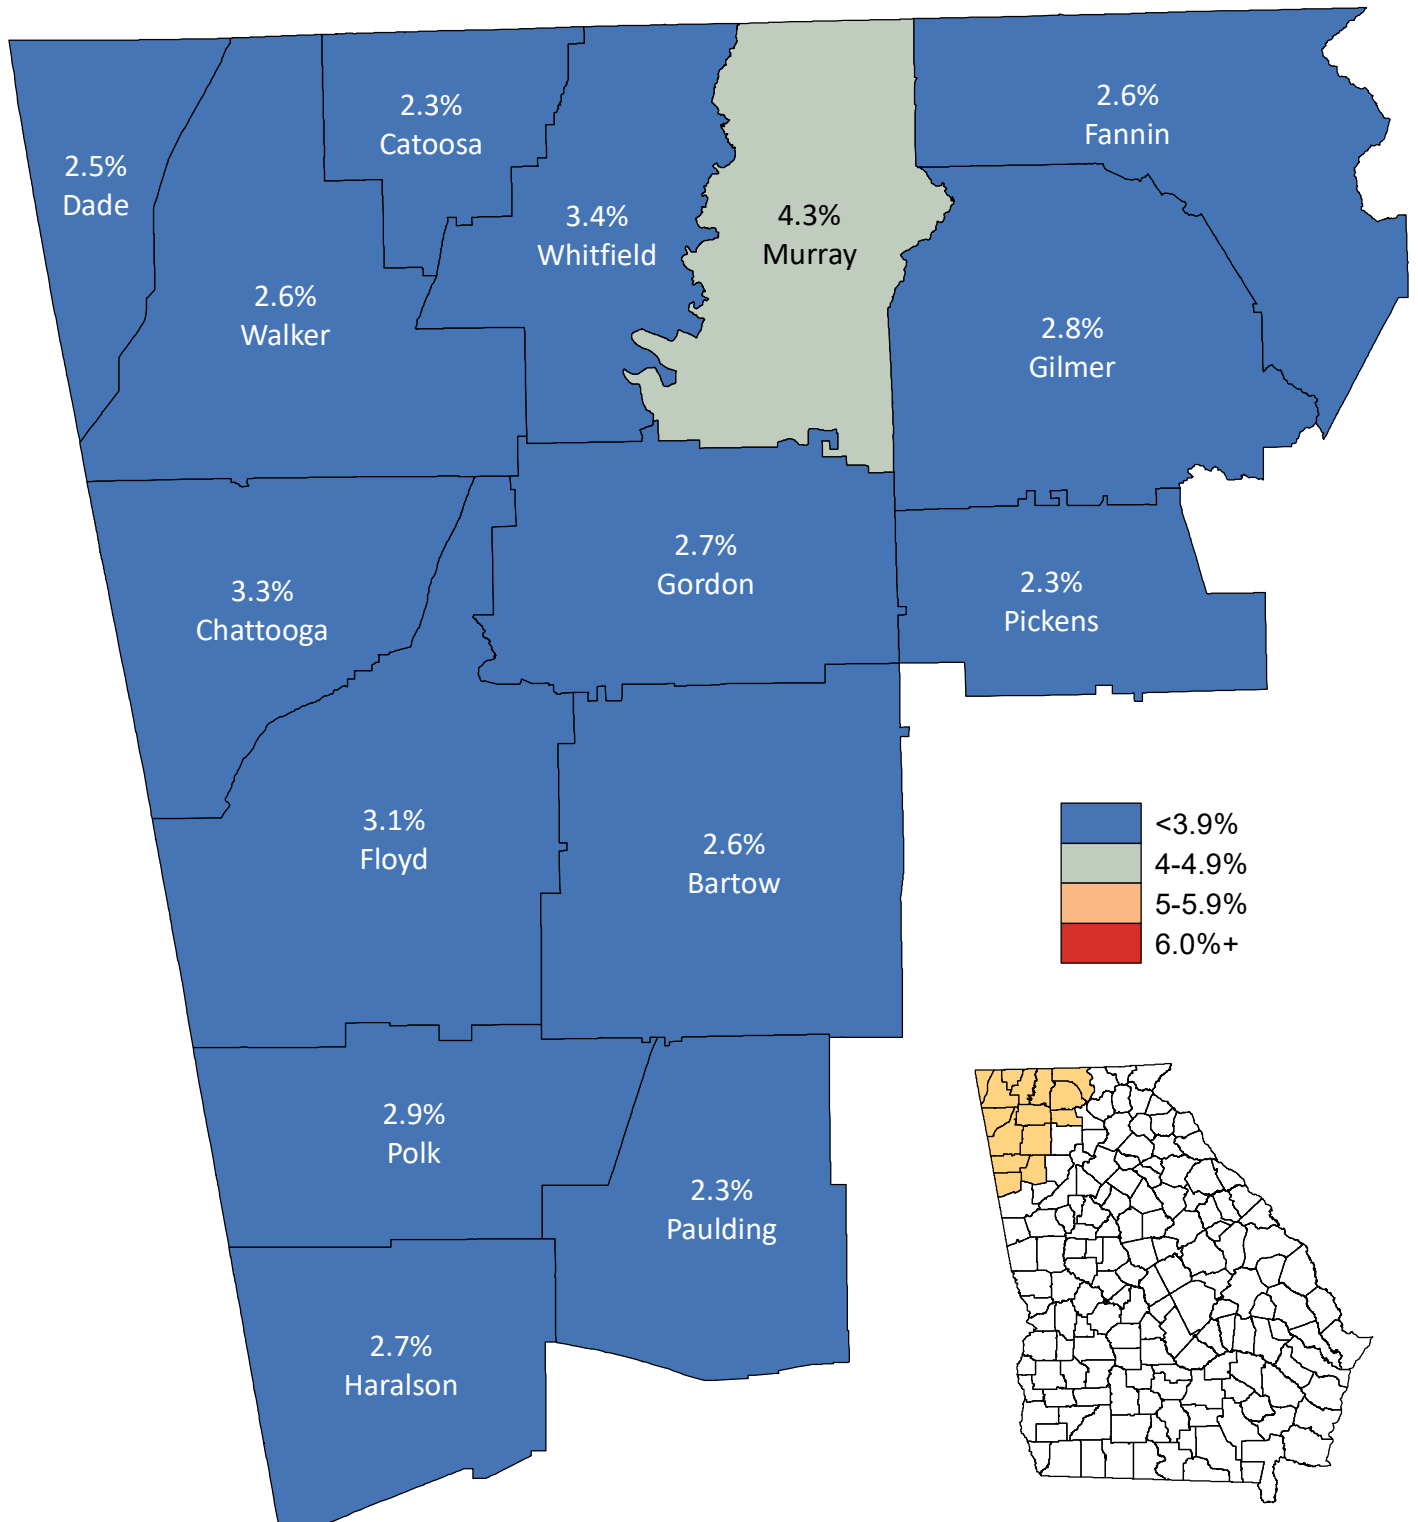

Unemployment Statistics in Northwest Georgia November 2019

Source: Georgia Department of Labor,
Workforce Statistics & Economic Research.
Map prepared by the Northwest Georgia
Regional Commission.

Regional Unemployment Rate: 2.8%
State Unemployment Rate: 3.3%