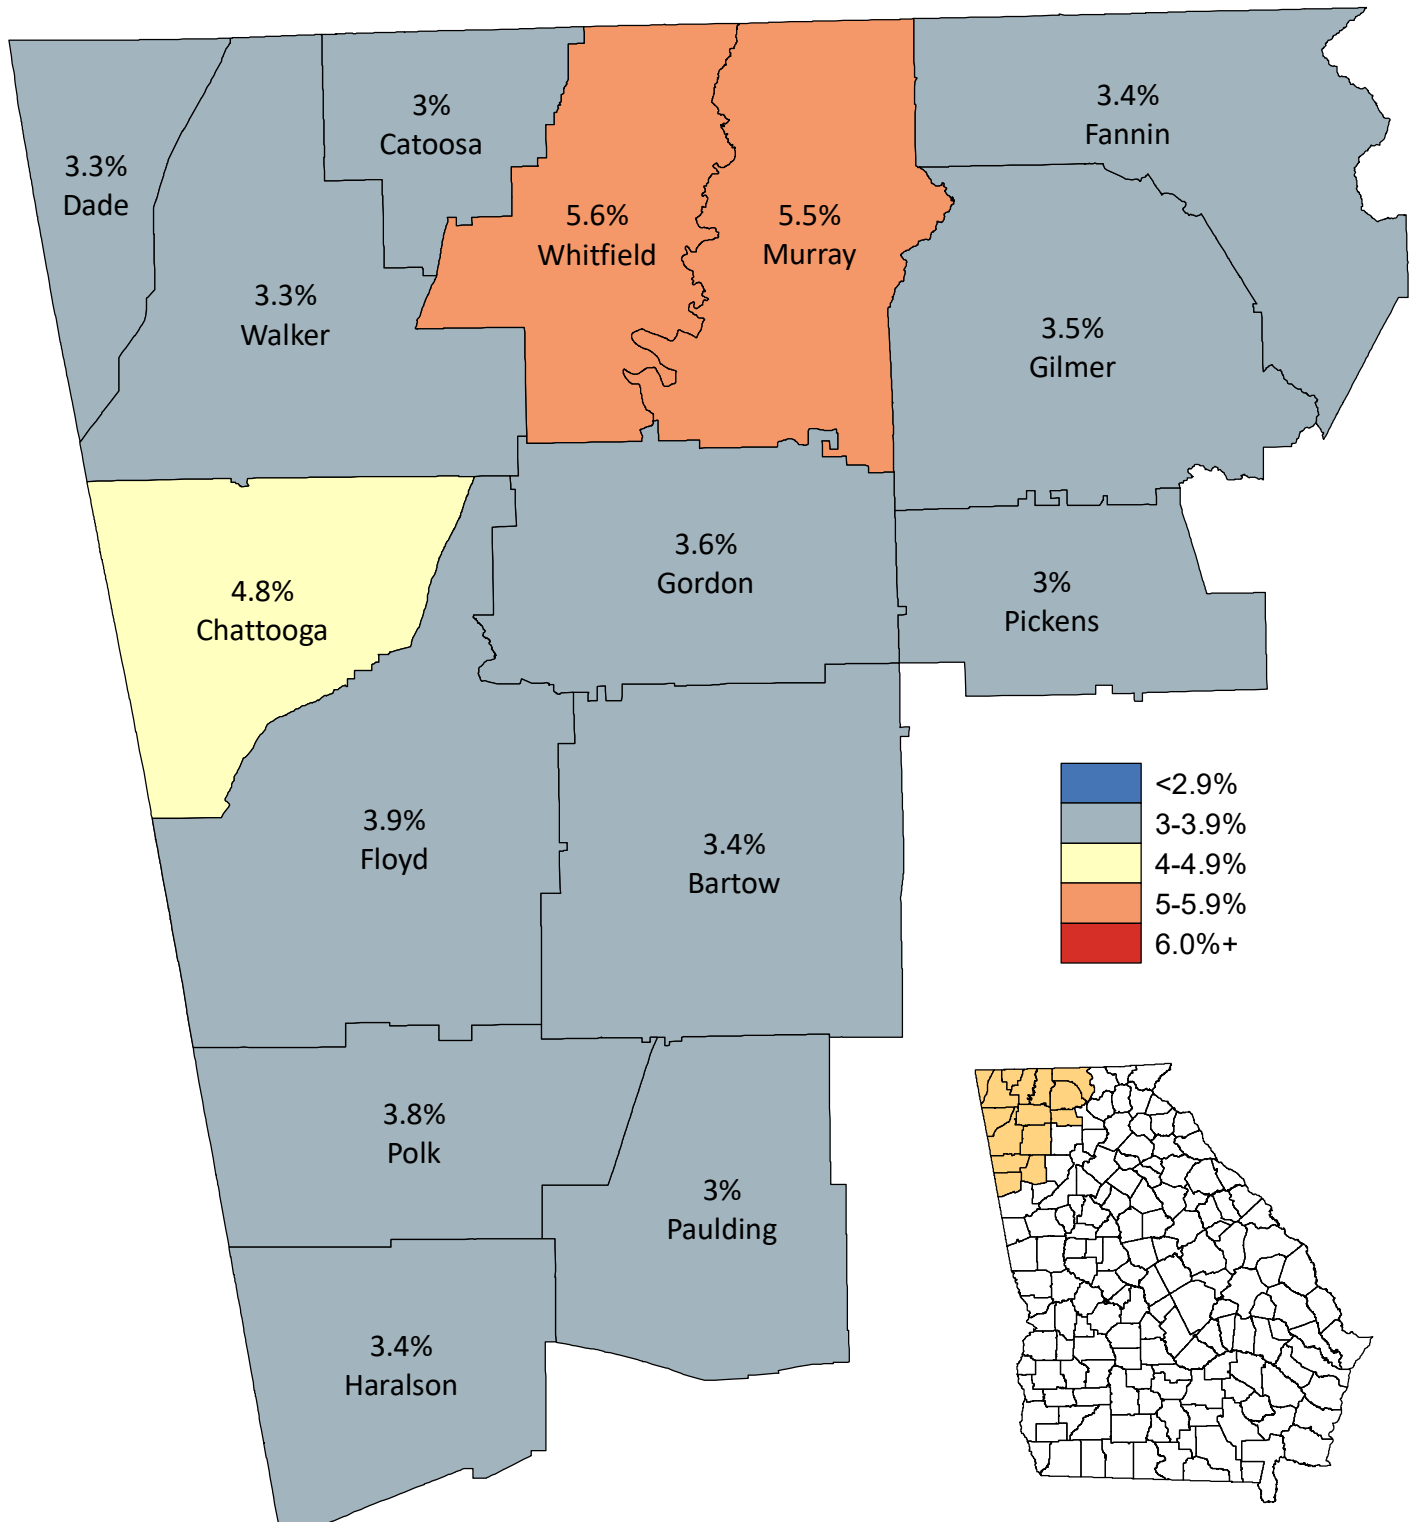

# Unemployment Statistics in Northwest Georgia January 2020

Source: Georgia Department of Labor,  
Workforce Statistics & Economic Research.  
Map prepared by the Northwest Georgia  
Regional Commission.

**Regional Unemployment Rate: 3.8%**  
**State Unemployment Rate: 3.1%**