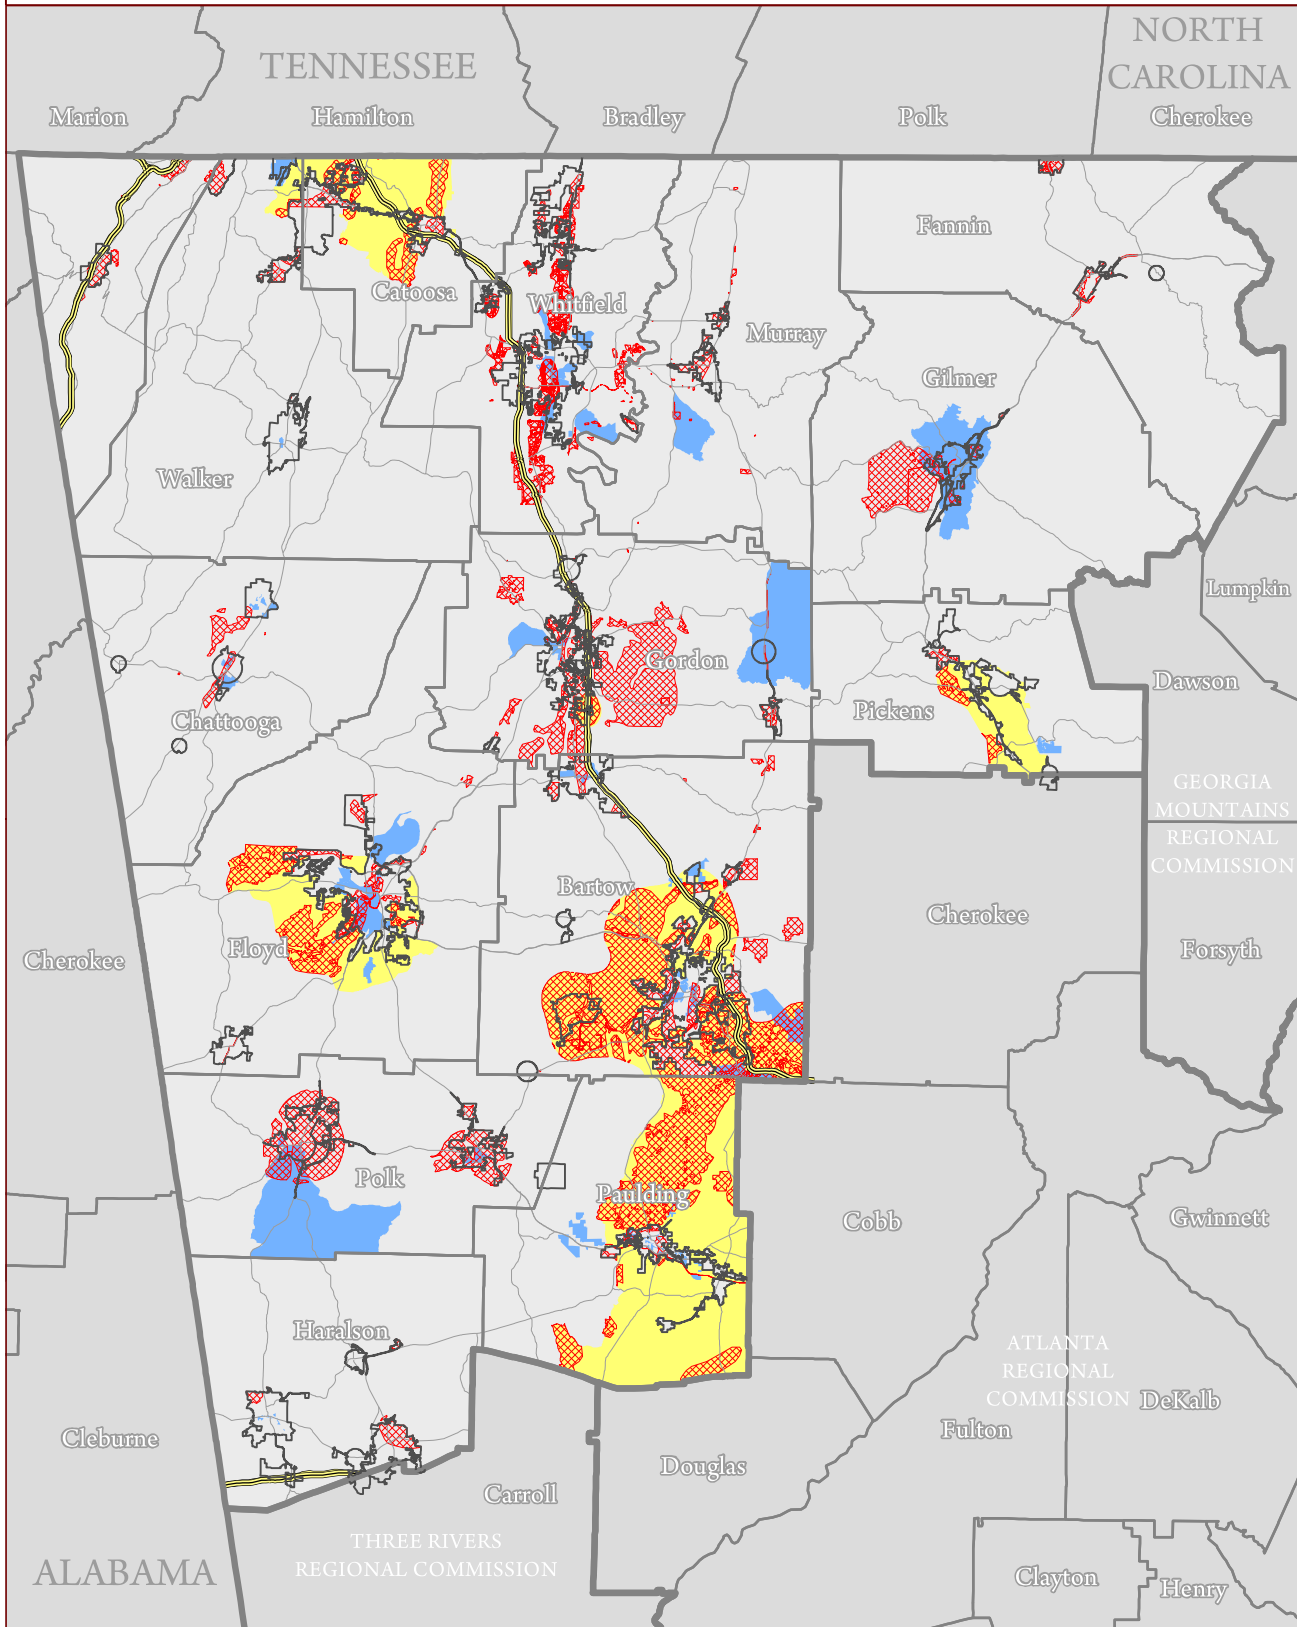

Areas Requiring Special Attention in Northwest Georgia

The Areas Requiring Special Attention map identifies areas that may need targeted monitoring and mitigation due to potential development conflicts or opportunities for economic growth.

1 in = 8 miles

November 2019

FIGURE 3: AREAS REQUIRING SPECIAL ATTENTION IN NORTHWEST GEORGIA MAP