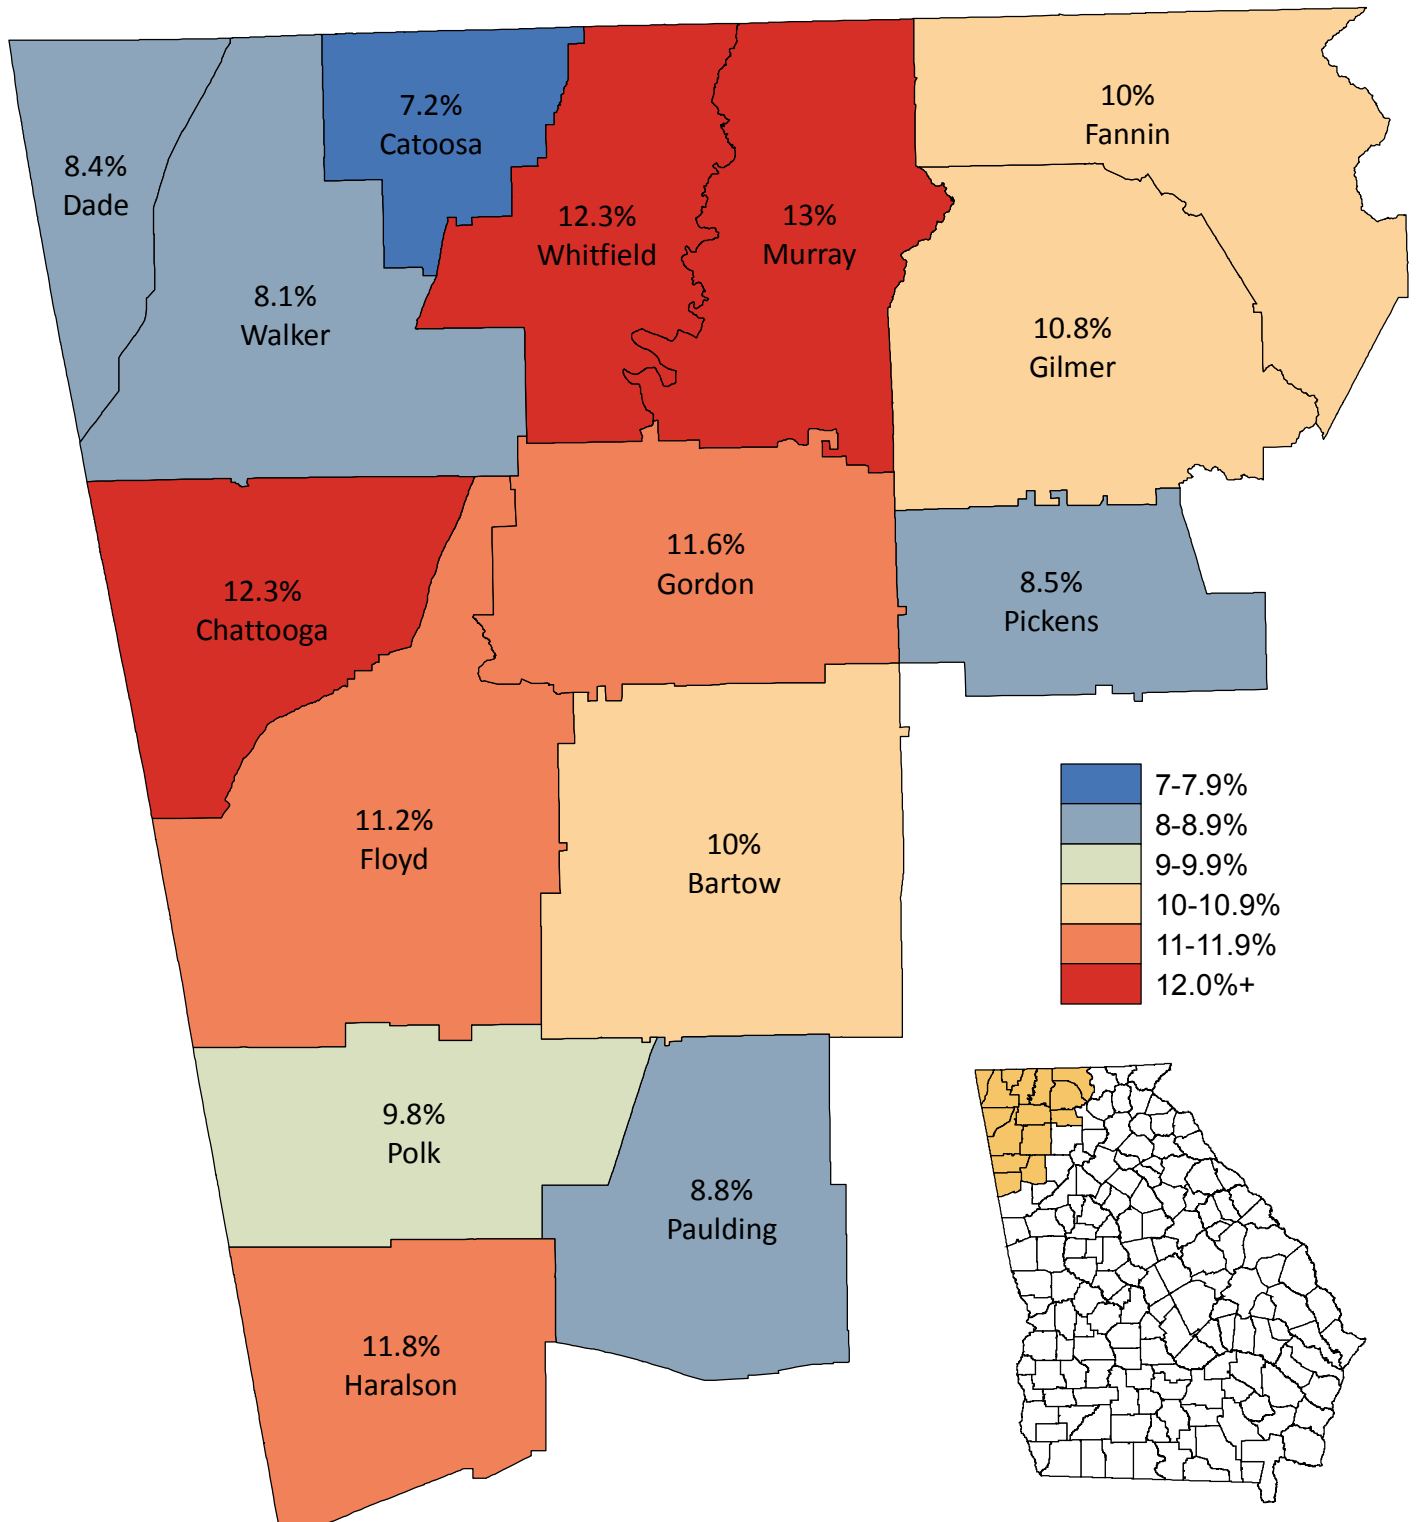

# Unemployment Statistics in Northwest Georgia

## July 2012

Source: Georgia Department of Labor,  
Workforce Statistics & Economic Research.  
Map prepared by the Northwest Georgia  
Regional Commission.

**Regional Unemployment Rate: 10.3%**  
**State Unemployment Rate: 9.3%**