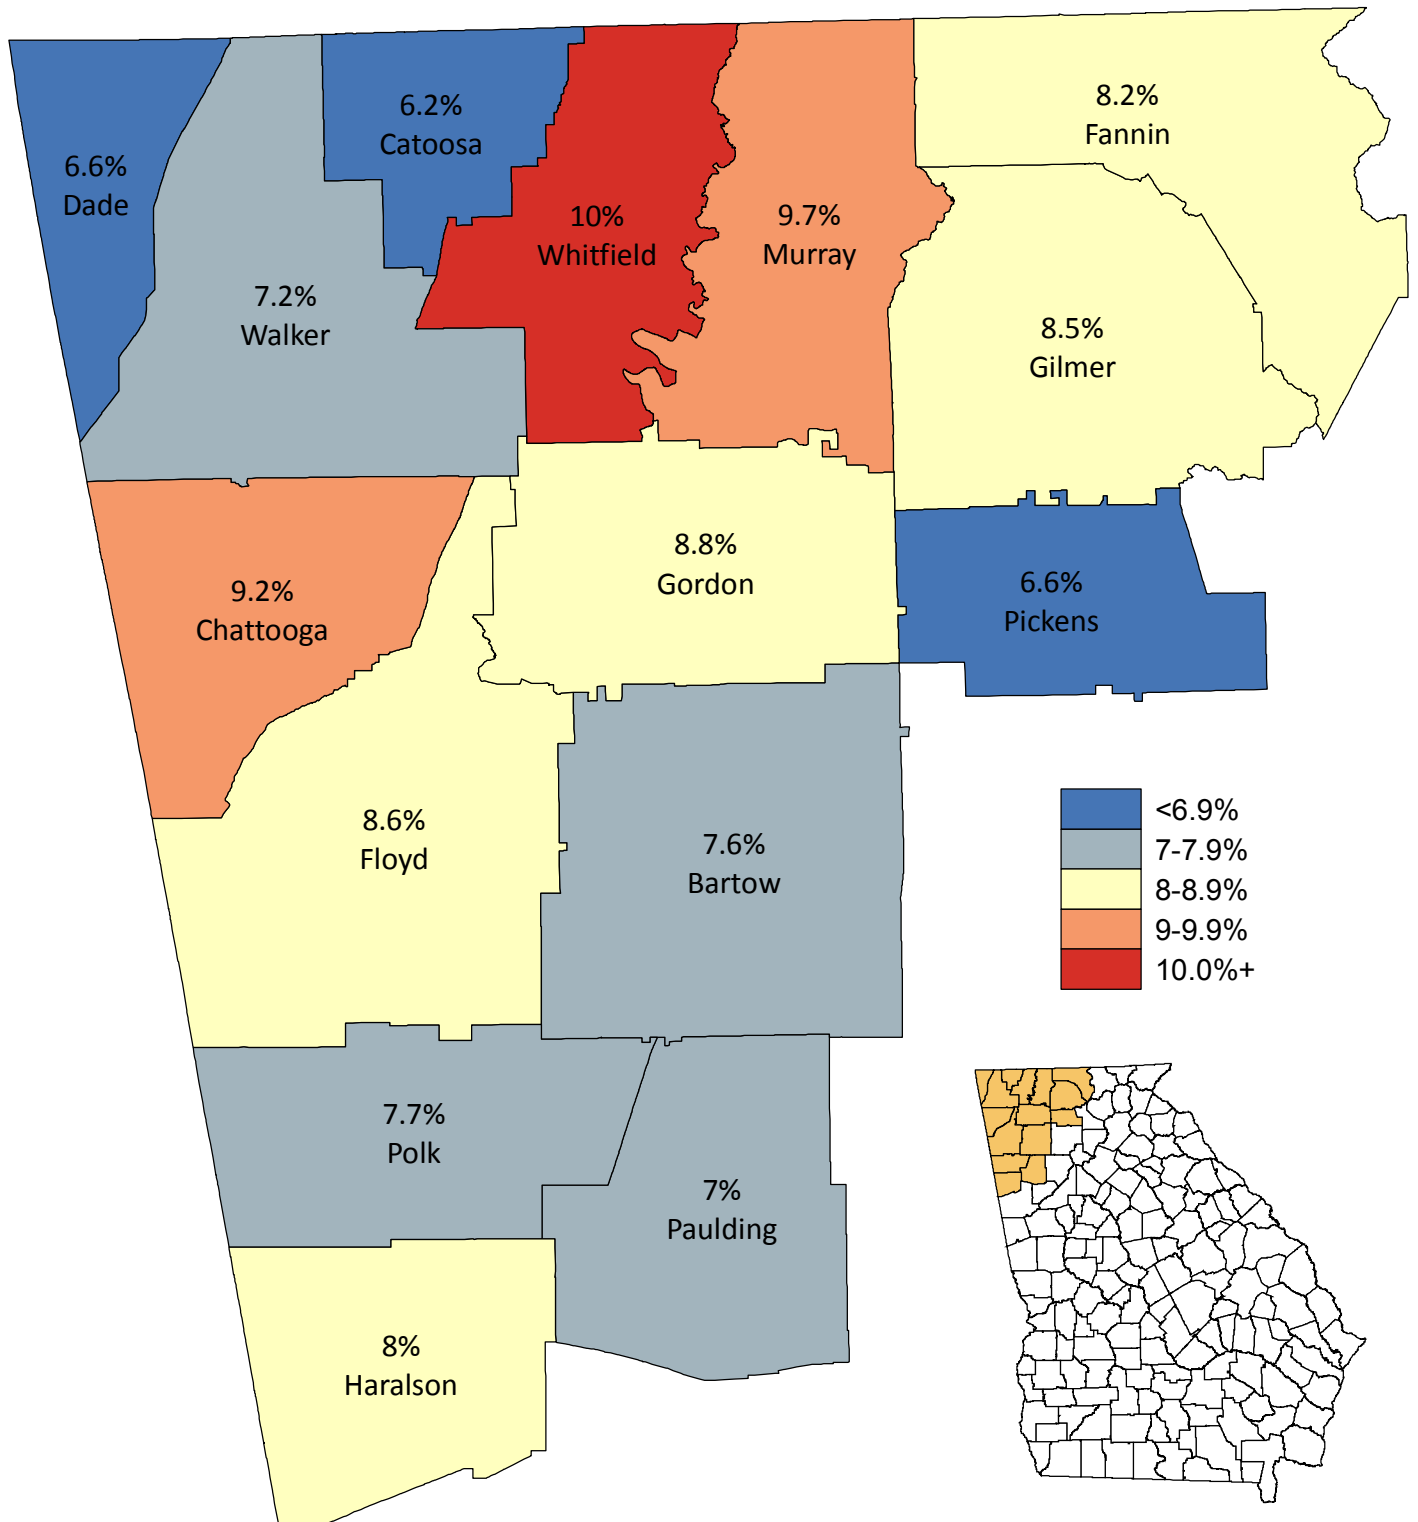

# Unemployment Statistics in Northwest Georgia October 2013

Source: Georgia Department of Labor,  
Workforce Statistics & Economic Research.  
Map prepared by the Northwest Georgia  
Regional Commission.

**Regional Unemployment Rate: 8.0%**  
**State Unemployment Rate: 8.1%**