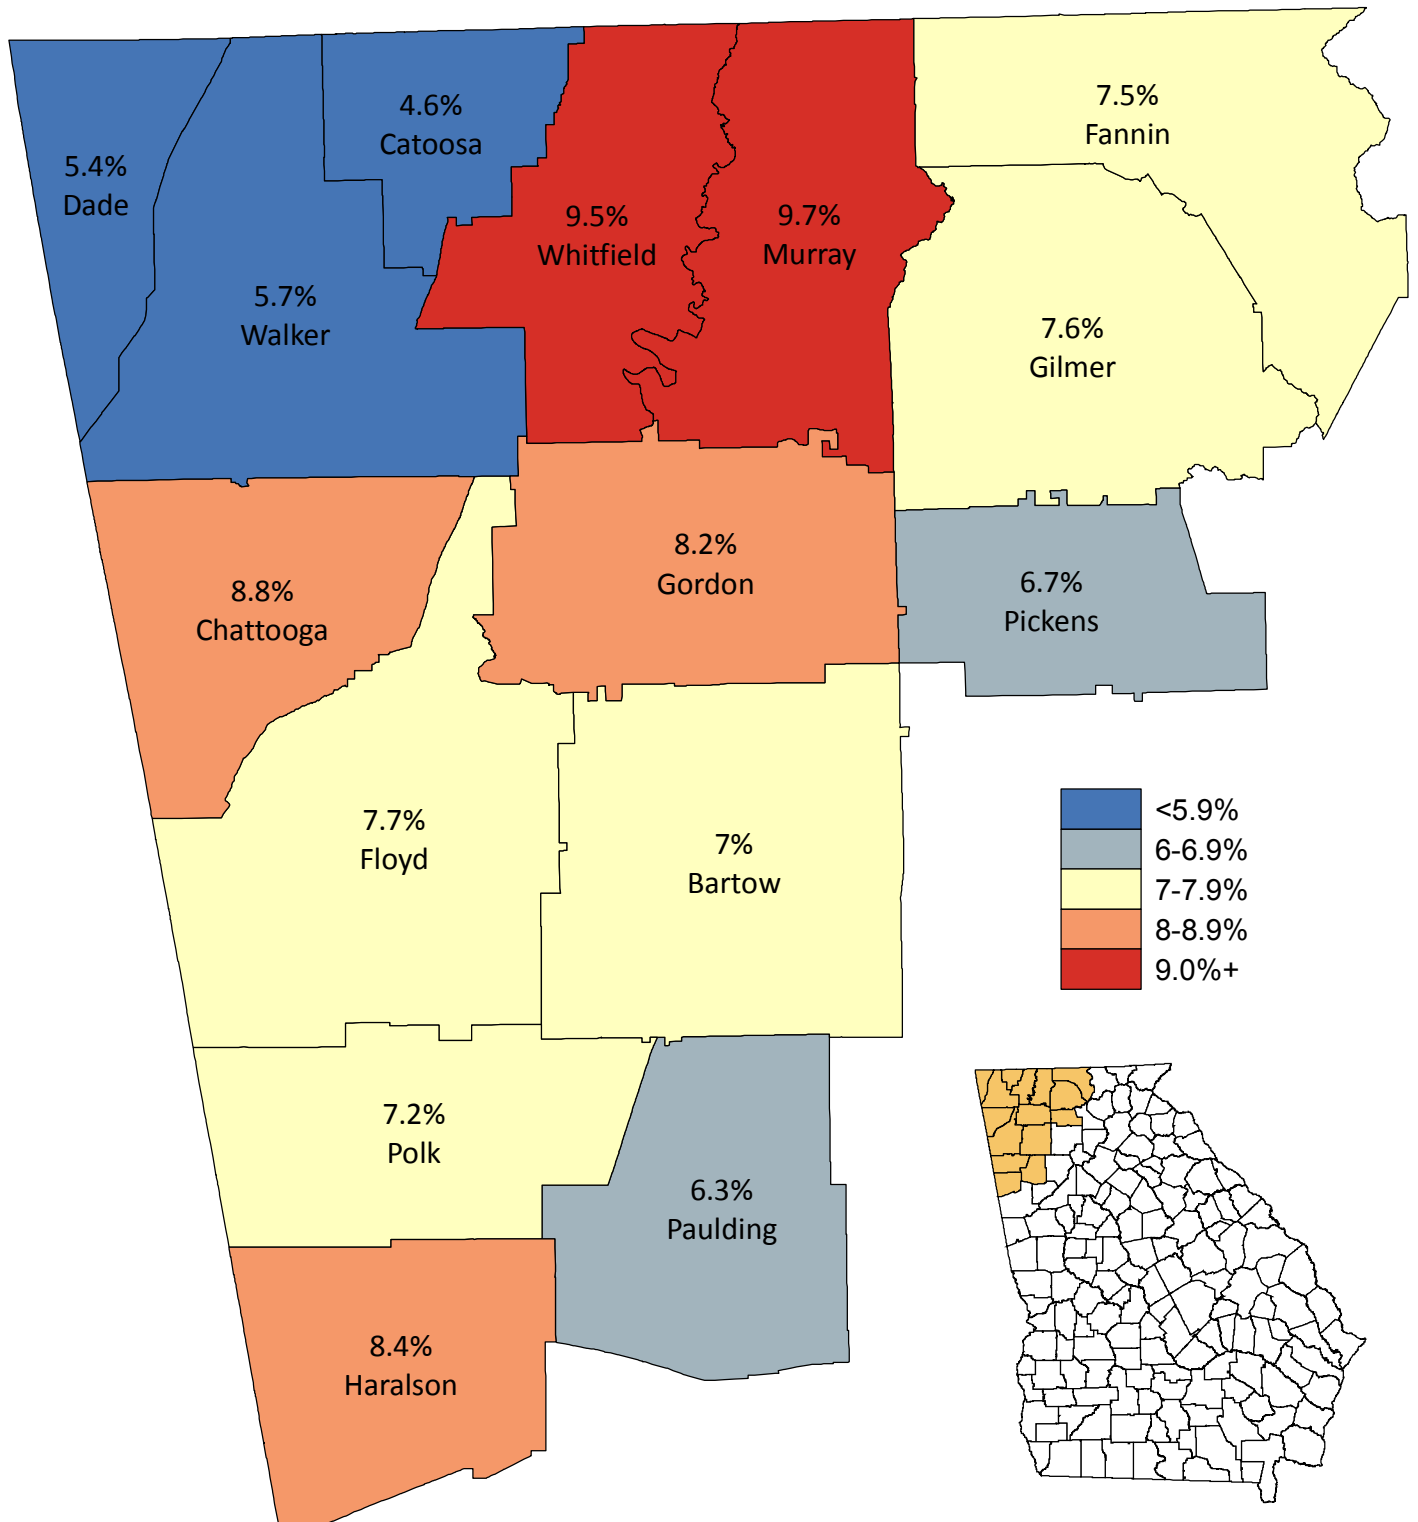

# Unemployment Statistics in Northwest Georgia December 2013

Source: Georgia Department of Labor,  
Workforce Statistics & Economic Research.  
Map prepared by the Northwest Georgia  
Regional Commission.

**Regional Unemployment Rate: 7.4%**  
**State Unemployment Rate: 7.4%**