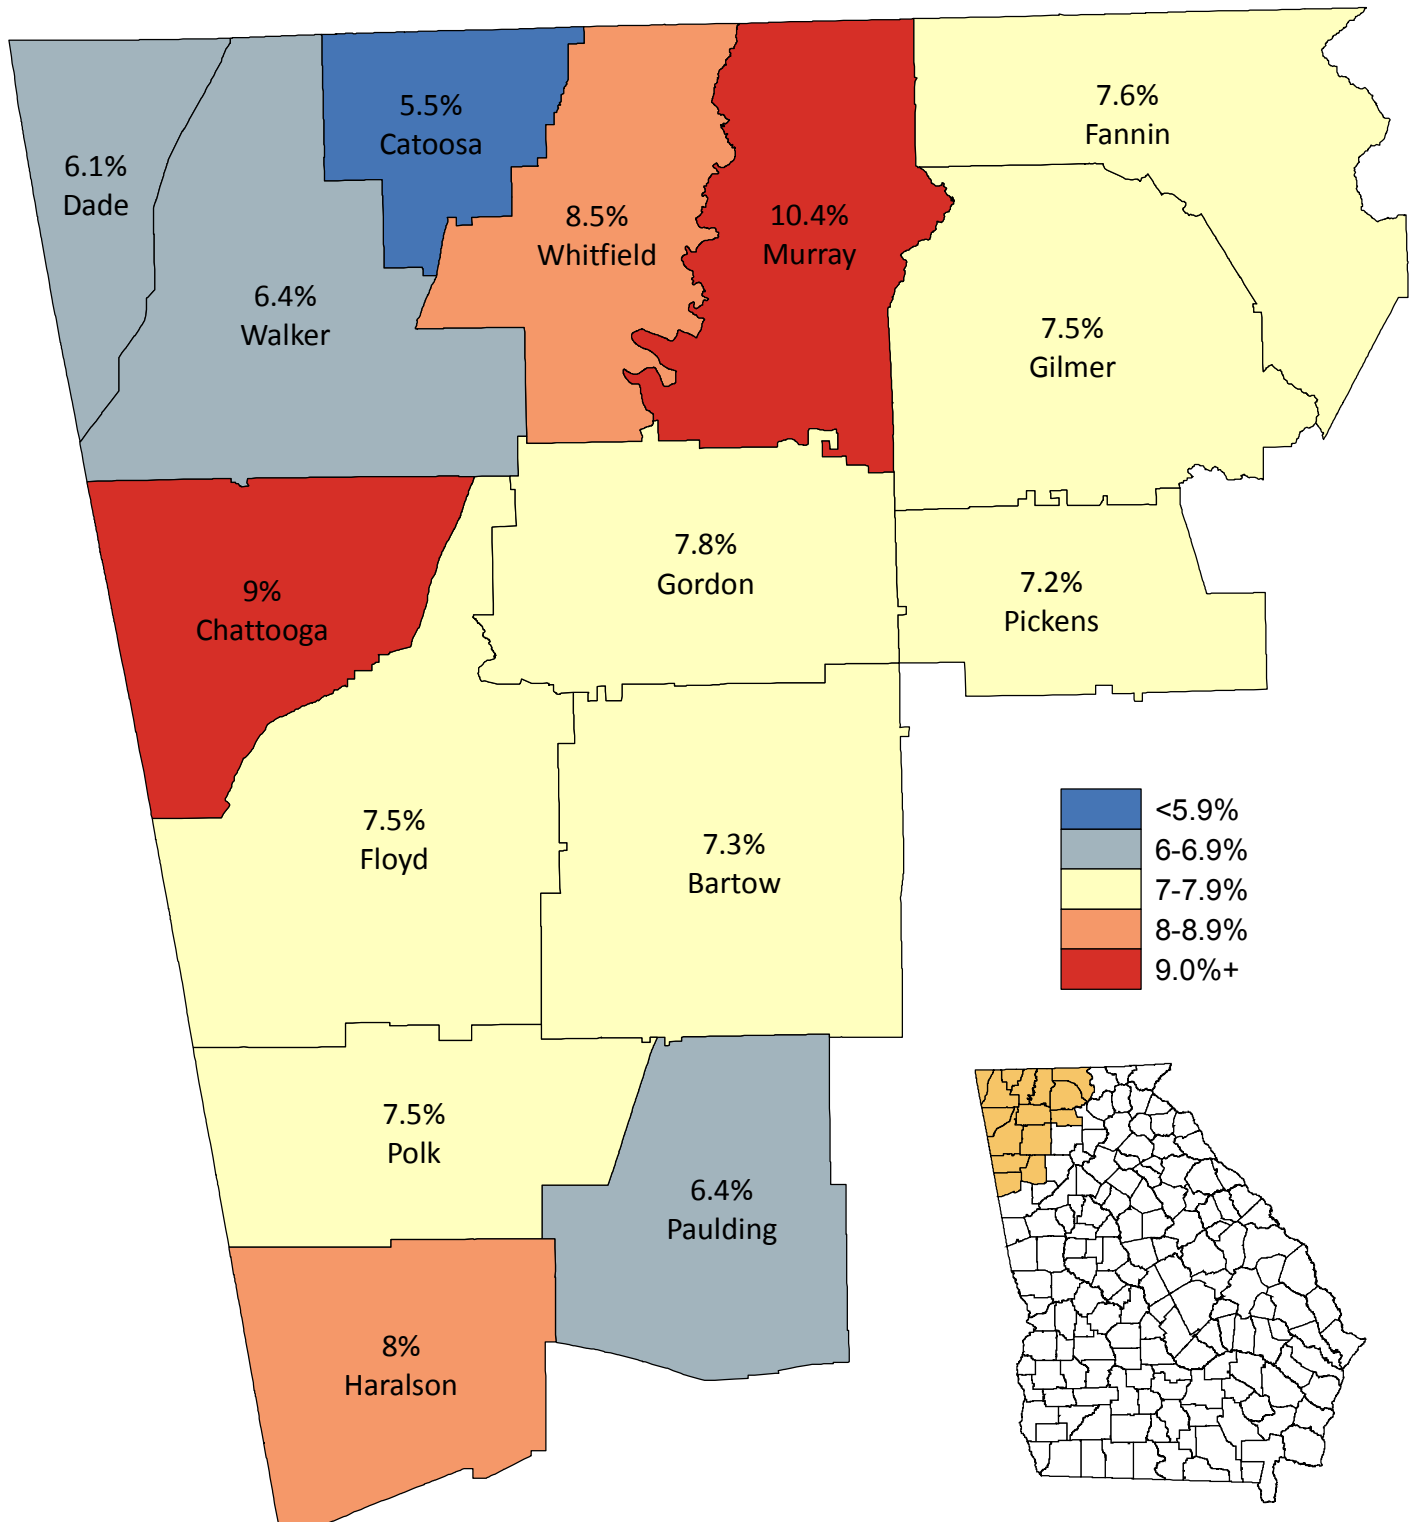

Unemployment Statistics in Northwest Georgia February 2014

Source: Georgia Department of Labor,
Workforce Statistics & Economic Research.
Map prepared by the Northwest Georgia
Regional Commission.

Regional Unemployment Rate: 7.5%
State Unemployment Rate: 7.1%