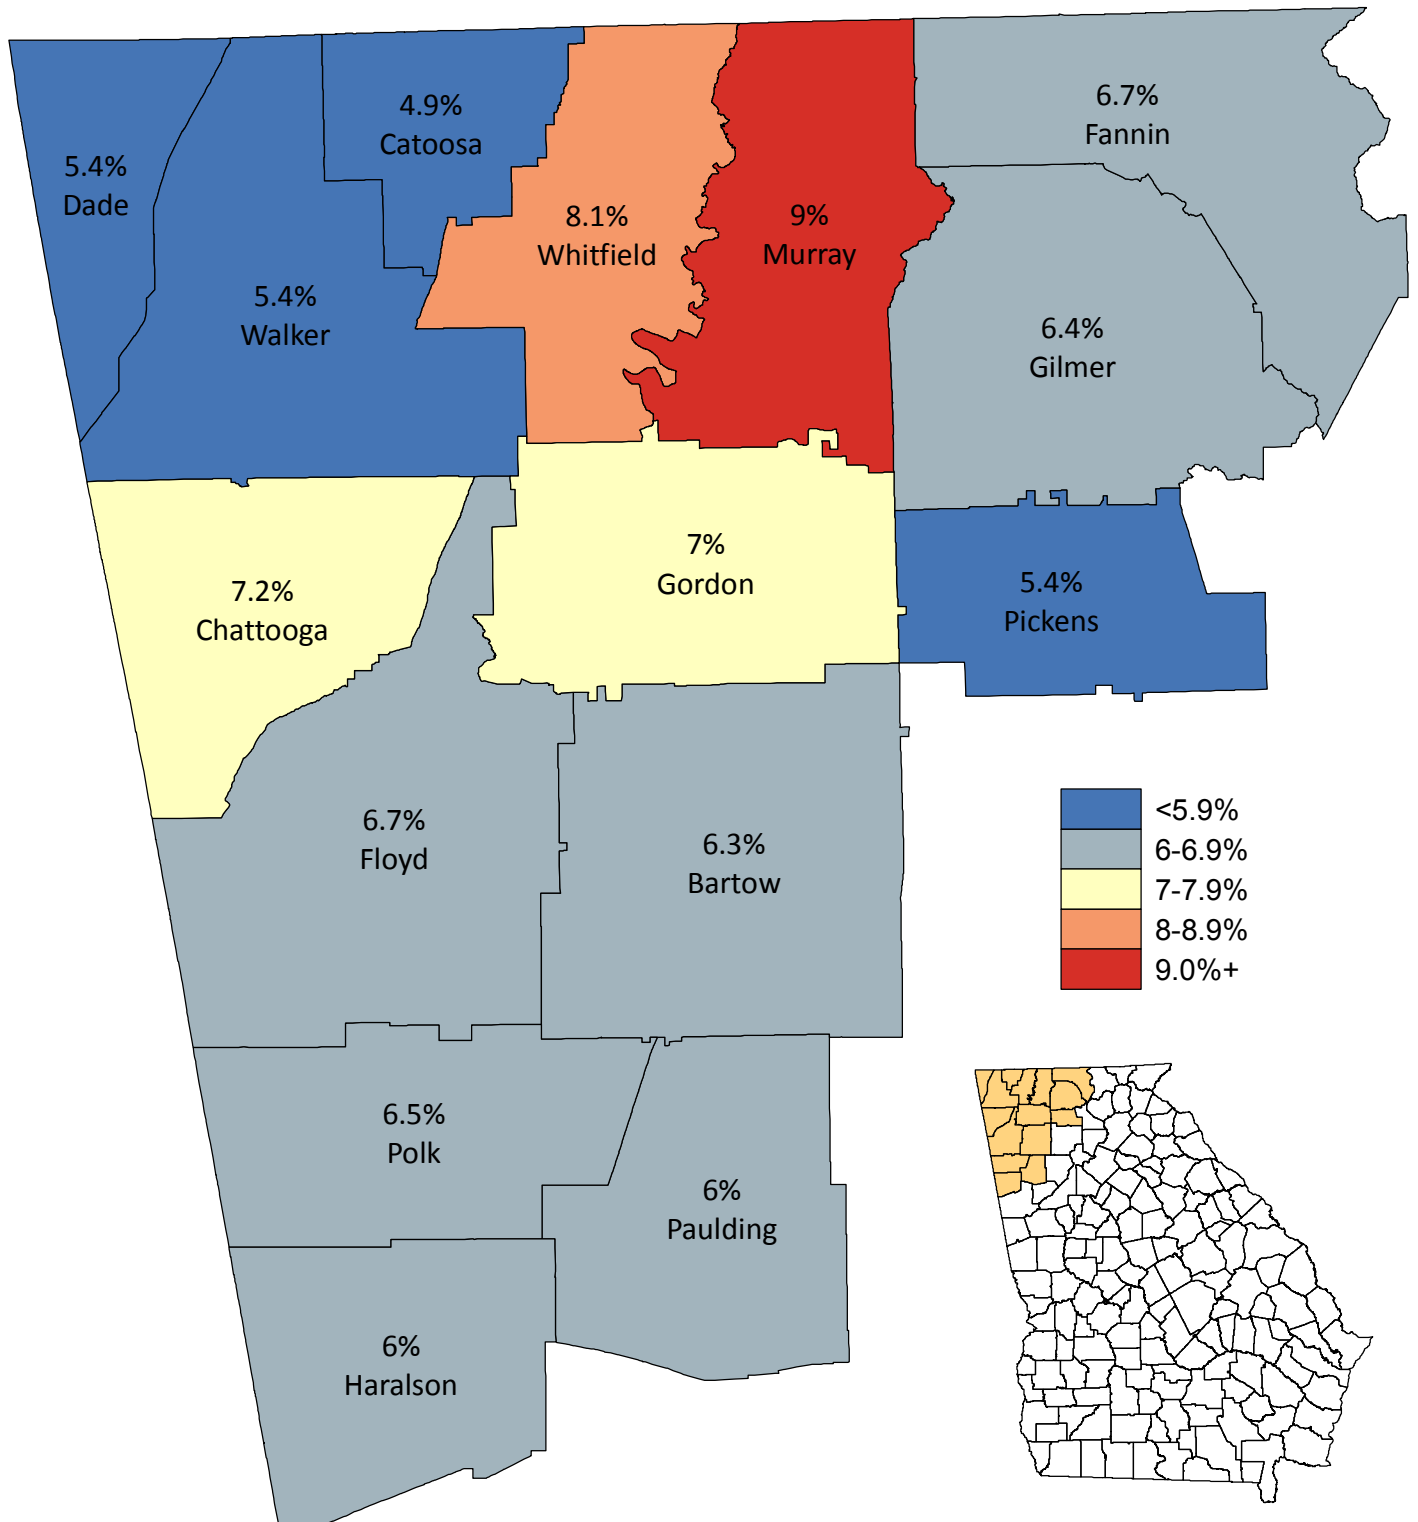

# Unemployment Statistics in Northwest Georgia

## November 2014

Source: Georgia Department of Labor,  
Workforce Statistics & Economic Research.  
Map prepared by the Northwest Georgia  
Regional Commission.

**Regional Unemployment Rate: 6.5%**  
**State Unemployment Rate: 7.2%**