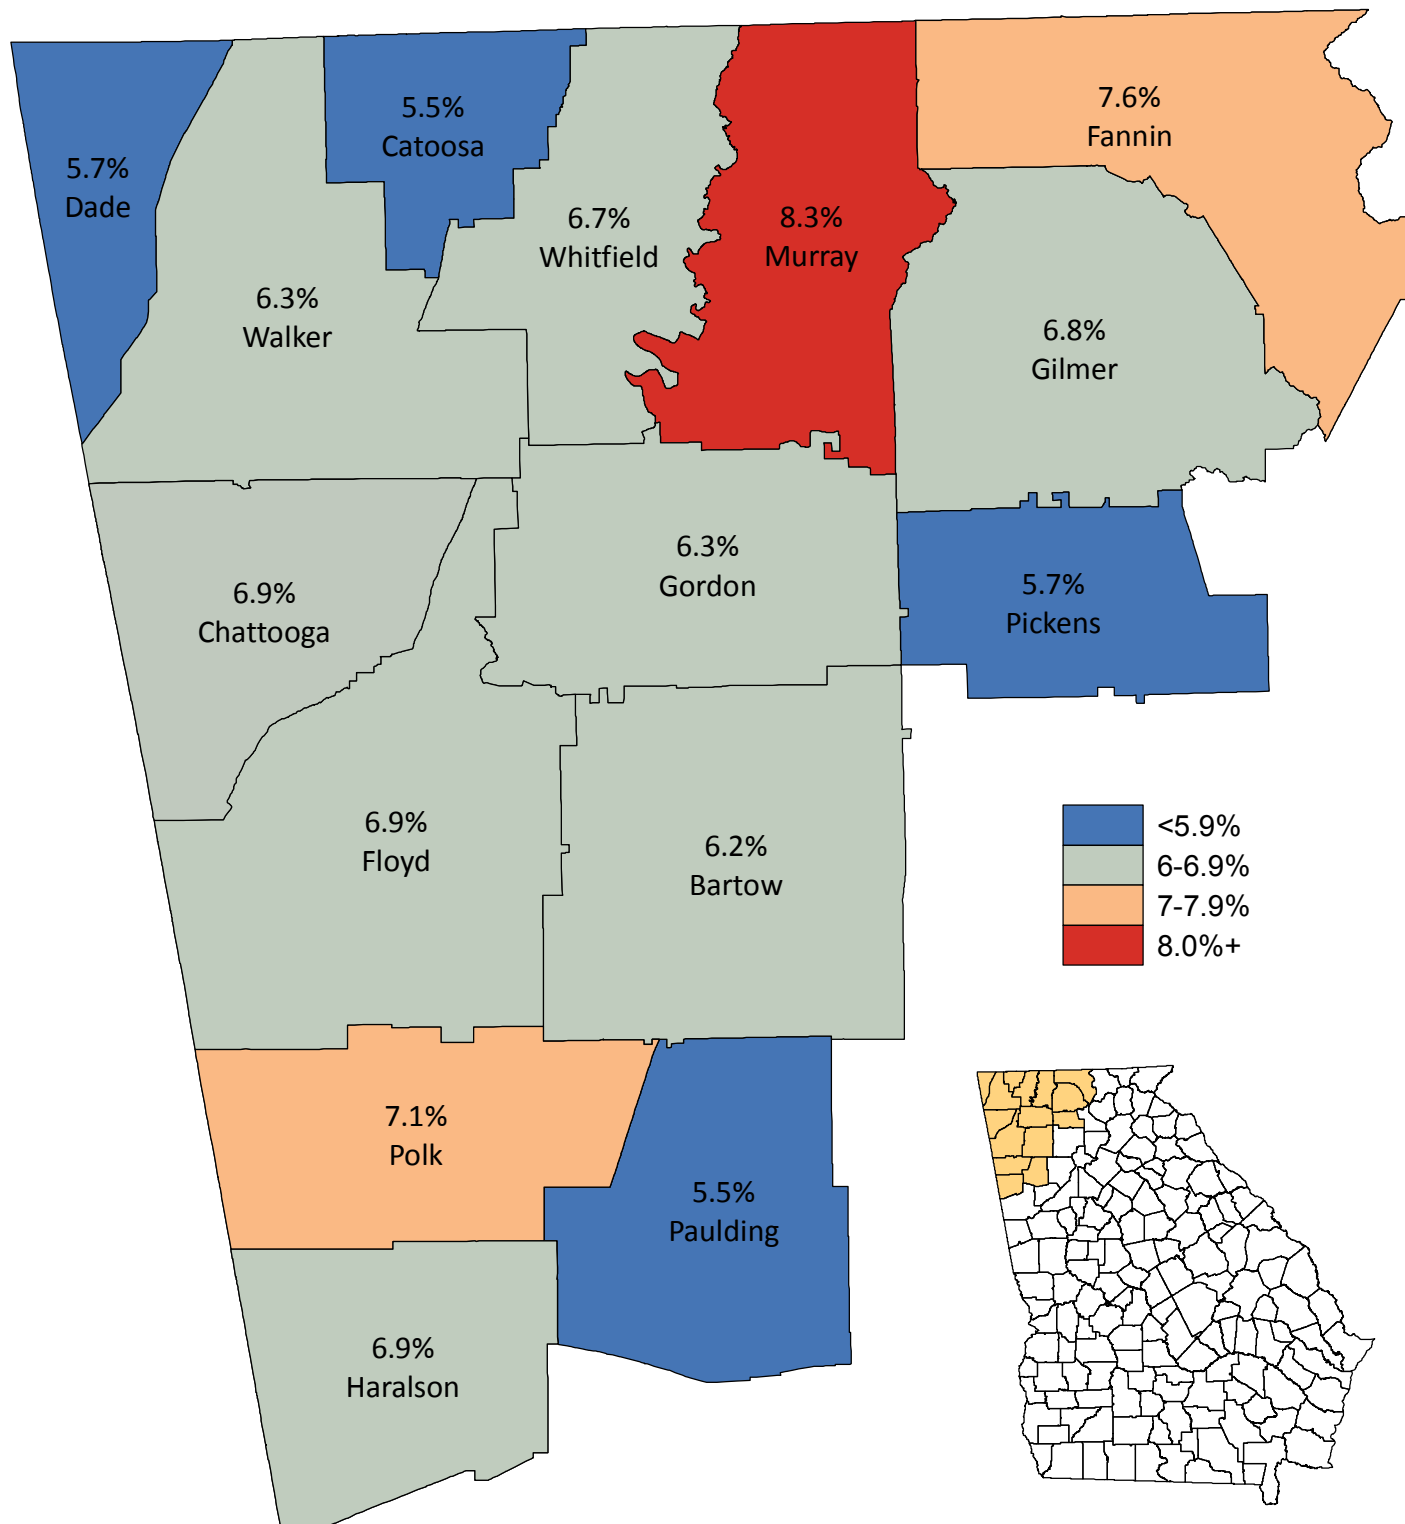

Unemployment Statistics in Northwest Georgia February 2015

Source: Georgia Department of Labor,
Workforce Statistics & Economic Research.
Map prepared by the Northwest Georgia
Regional Commission.

Regional Unemployment Rate: 6.6%
State Unemployment Rate: 6.3%