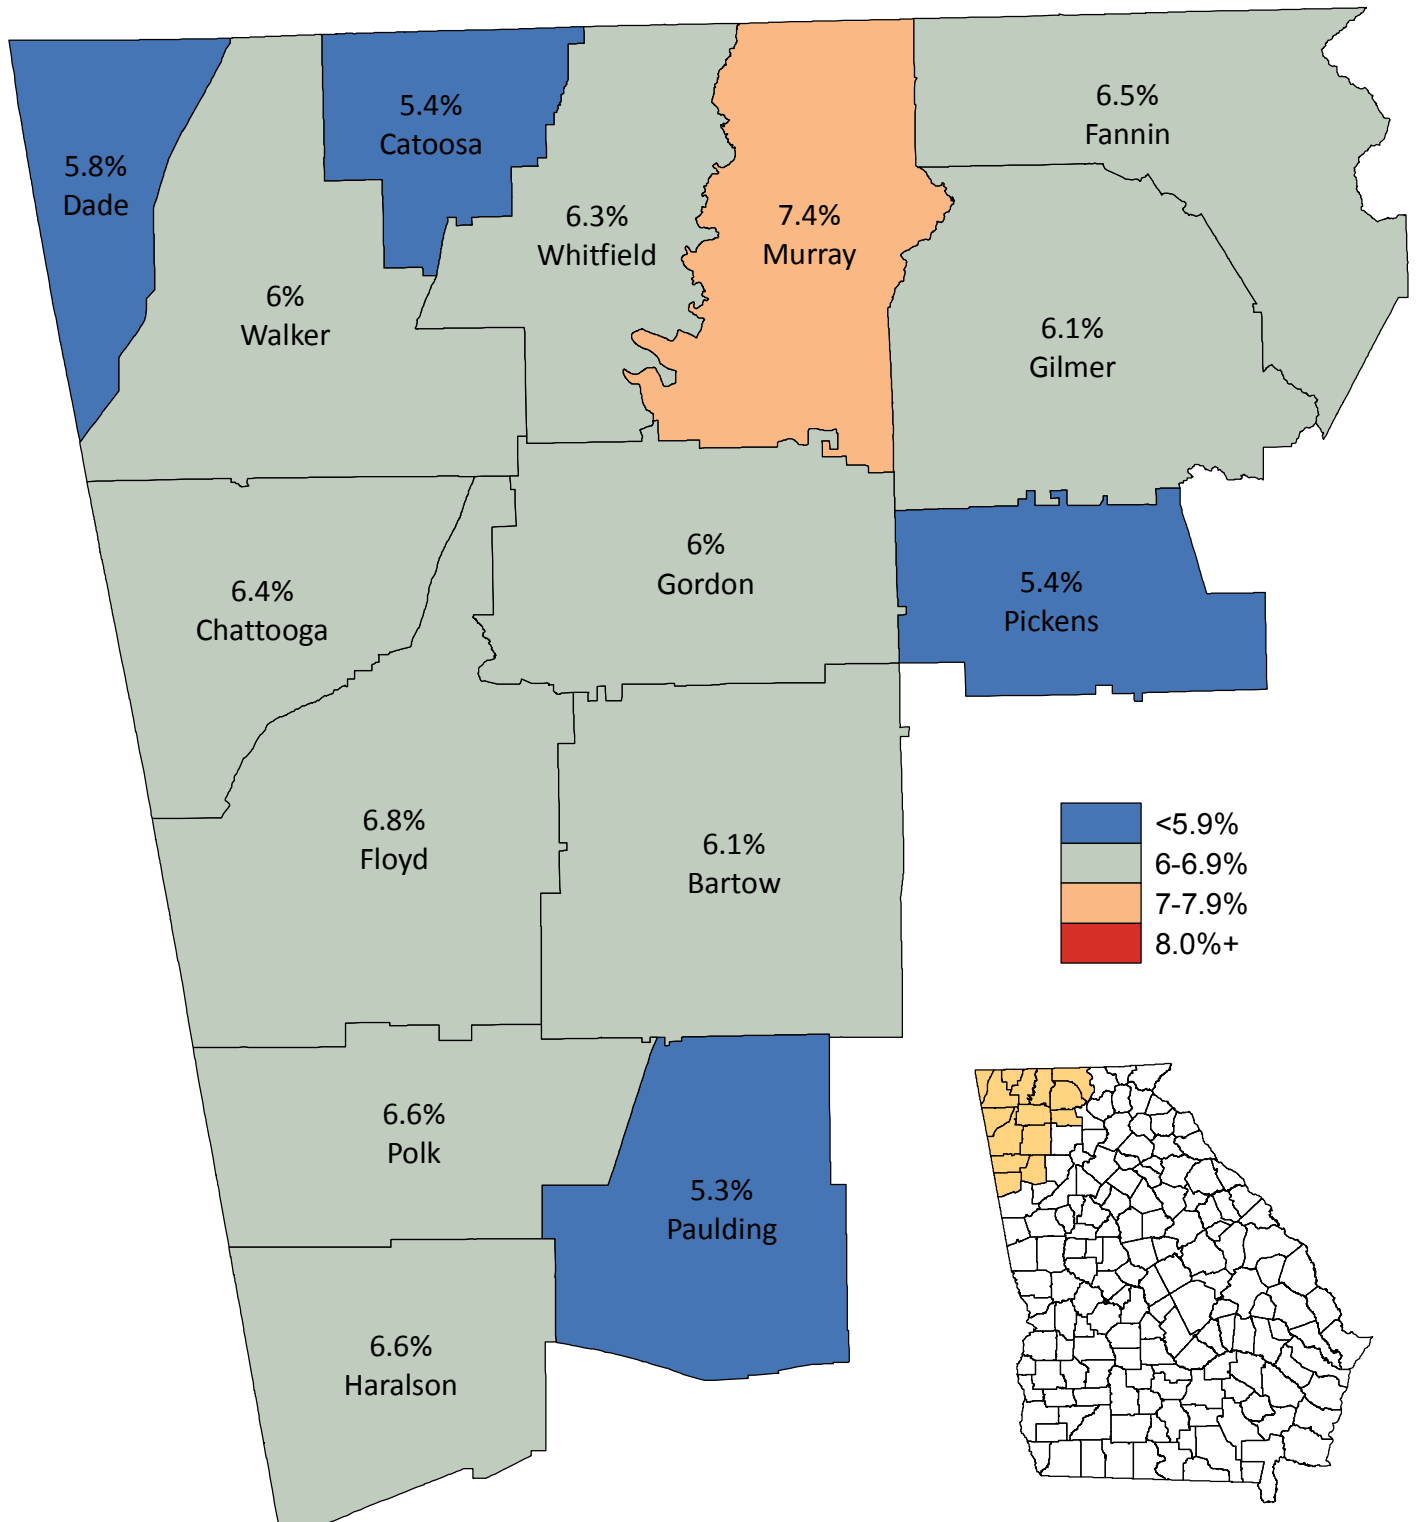

Unemployment Statistics in Northwest Georgia

May 2015

Source: Georgia Department of Labor,
Workforce Statistics & Economic Research.
Map prepared by the Northwest Georgia
Regional Commission.

Regional Unemployment Rate: 6.2%
State Unemployment Rate: 6.3%