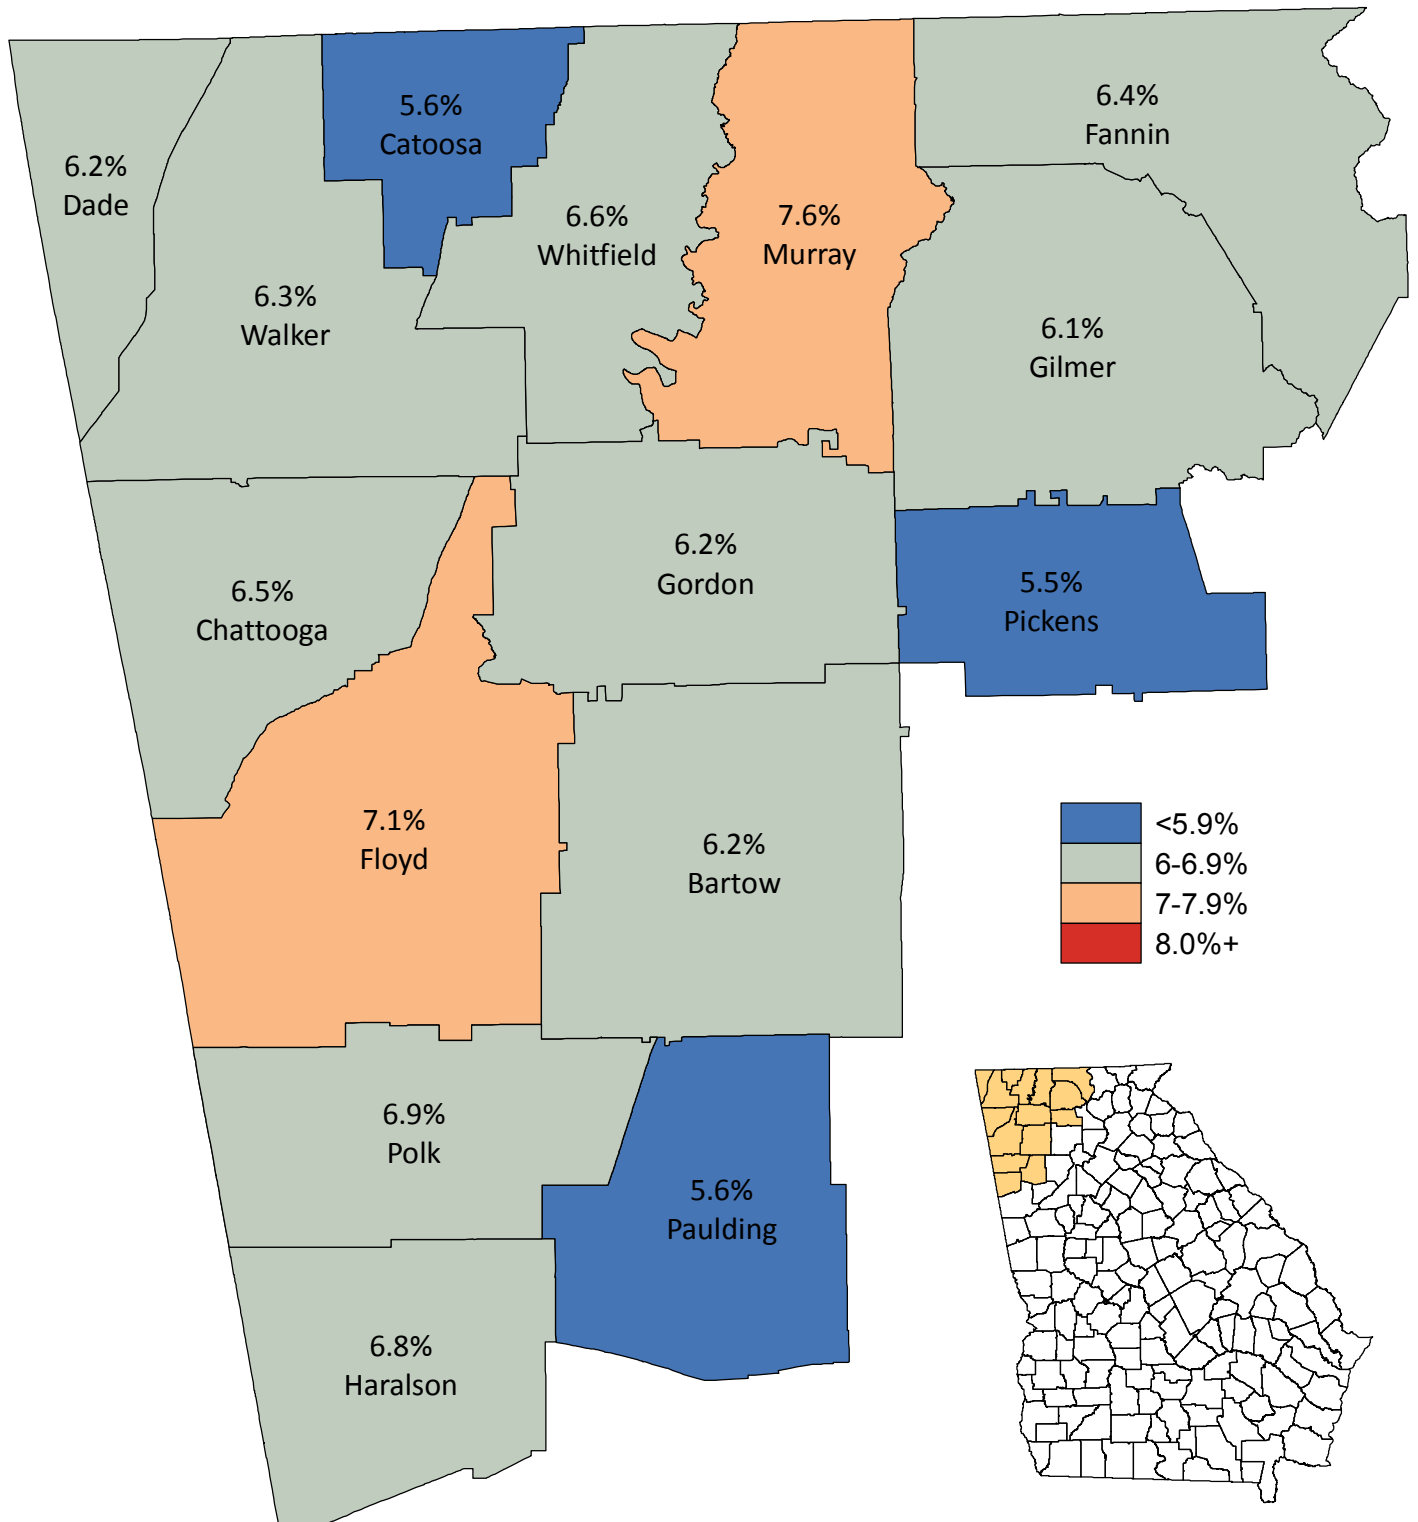

Unemployment Statistics in Northwest Georgia June 2015

Source: Georgia Department of Labor,
Workforce Statistics & Economic Research.
Map prepared by the Northwest Georgia
Regional Commission.

Regional Unemployment Rate: 6.4%
State Unemployment Rate: 6.1%