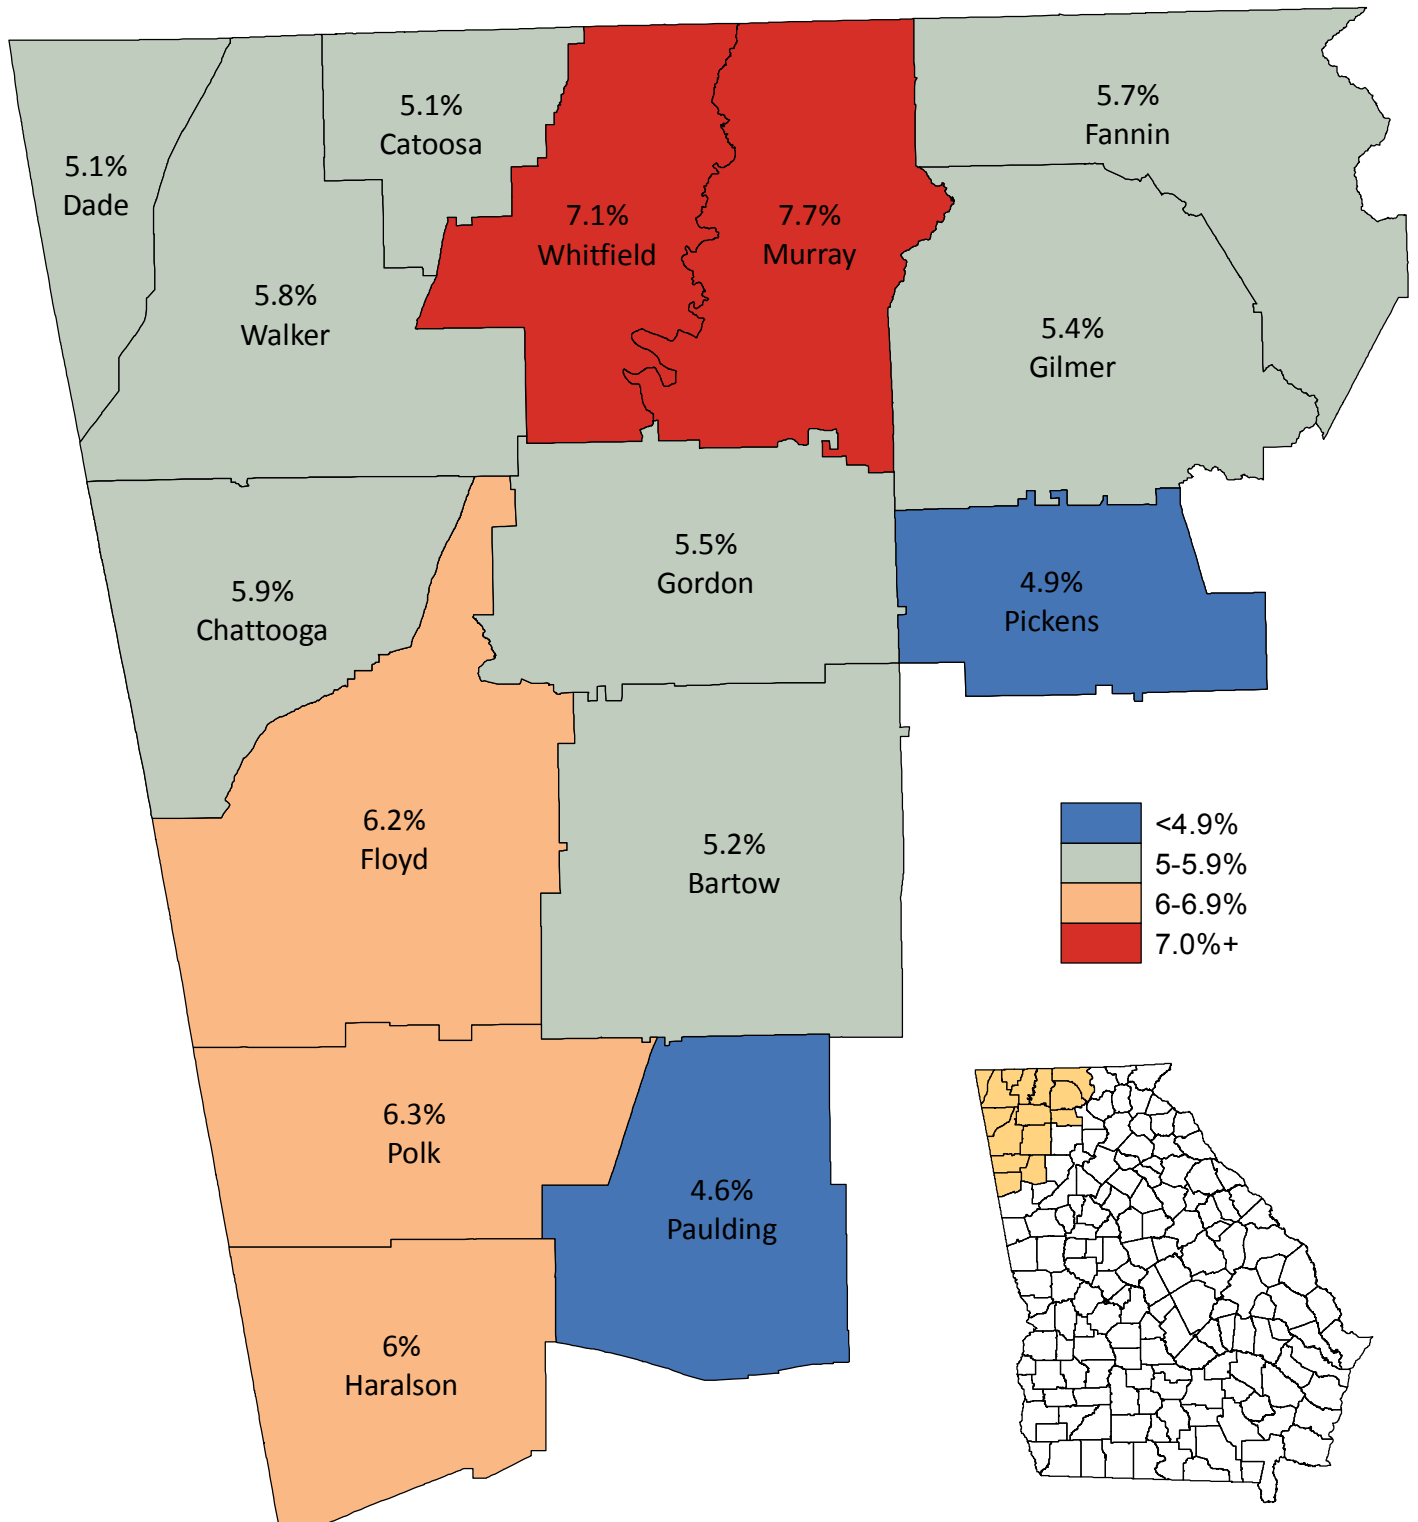

Unemployment Statistics in Northwest Georgia January 2016

Source: Georgia Department of Labor,
Workforce Statistics & Economic Research.
Map prepared by the Northwest Georgia
Regional Commission.

Regional Unemployment Rate: 5.8%
State Unemployment Rate: 5.4%