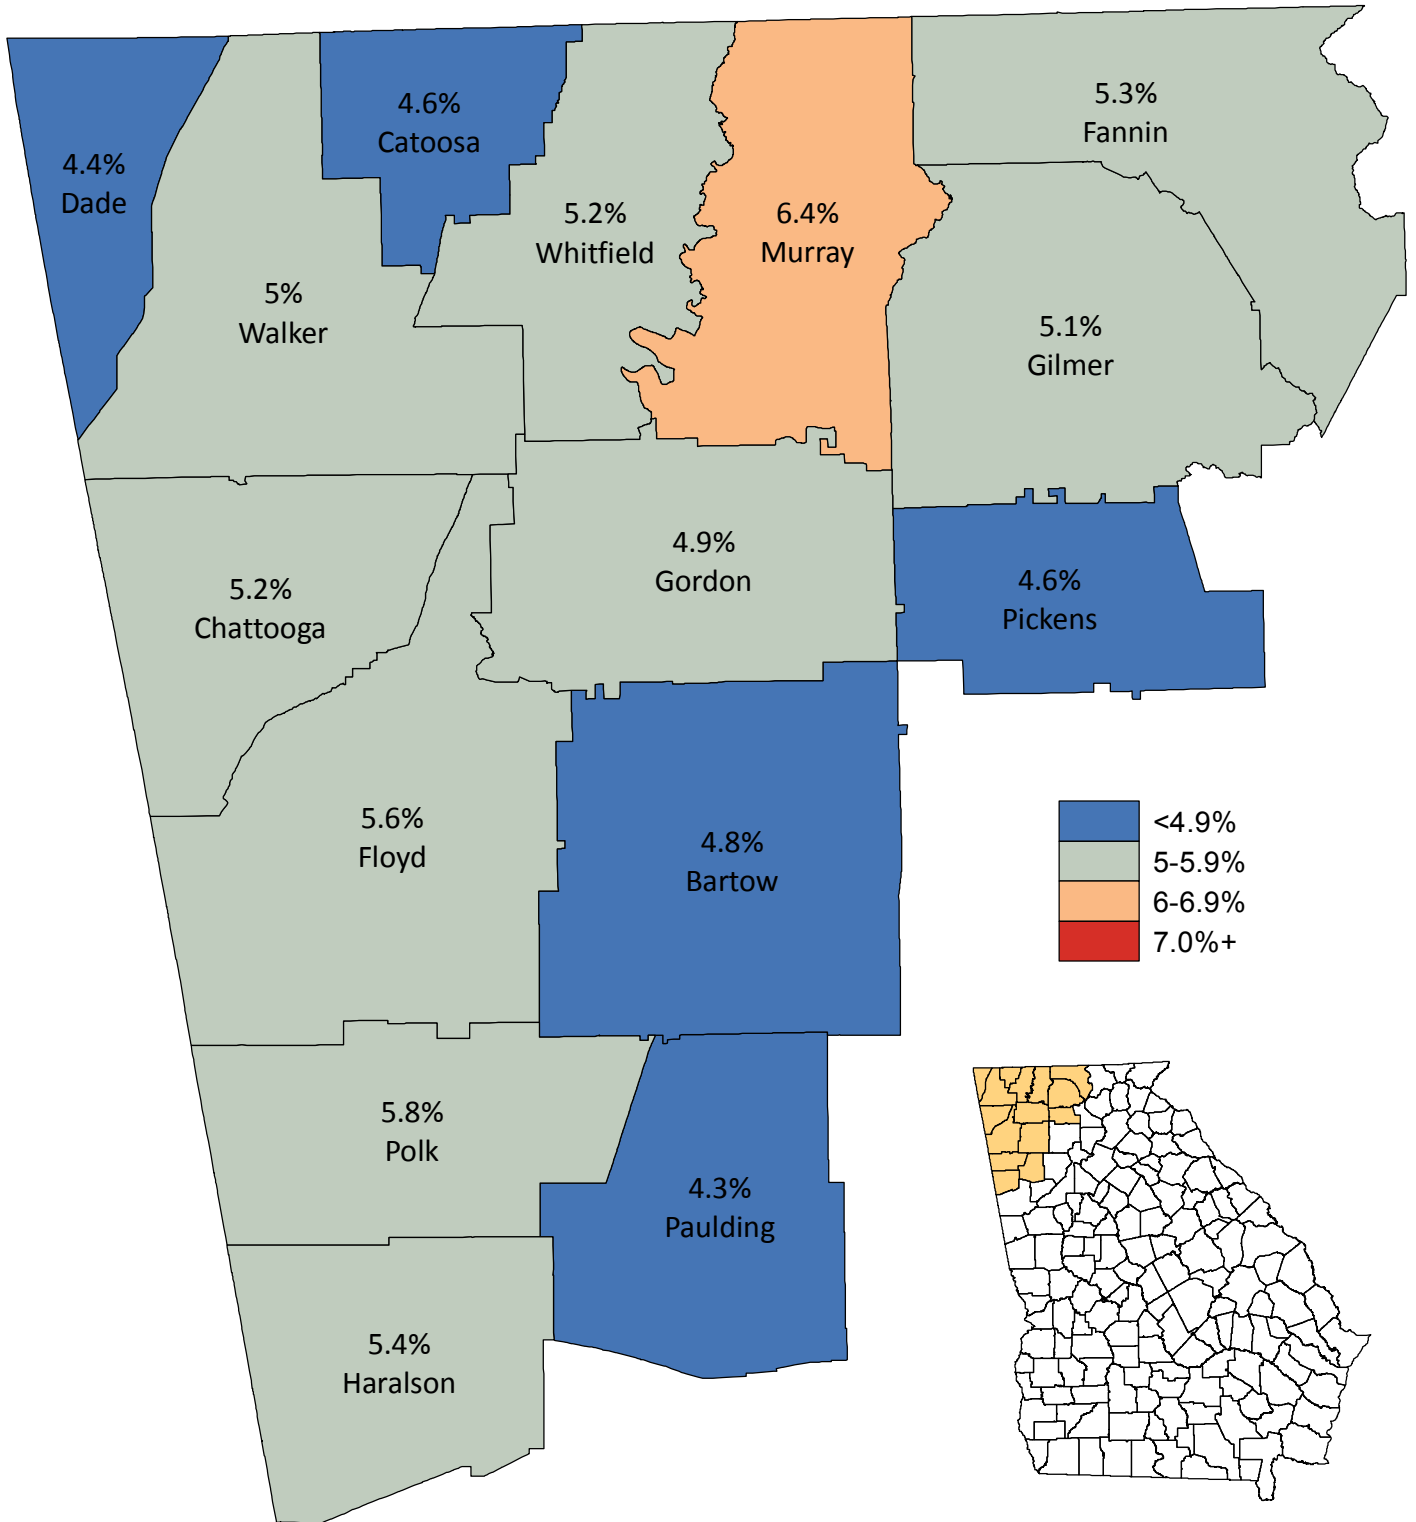

Unemployment Statistics in Northwest Georgia

April 2016

Source: Georgia Department of Labor,
Workforce Statistics & Economic Research.
Map prepared by the Northwest Georgia
Regional Commission.

Regional Unemployment Rate: 5.1%
State Unemployment Rate: 5.5%