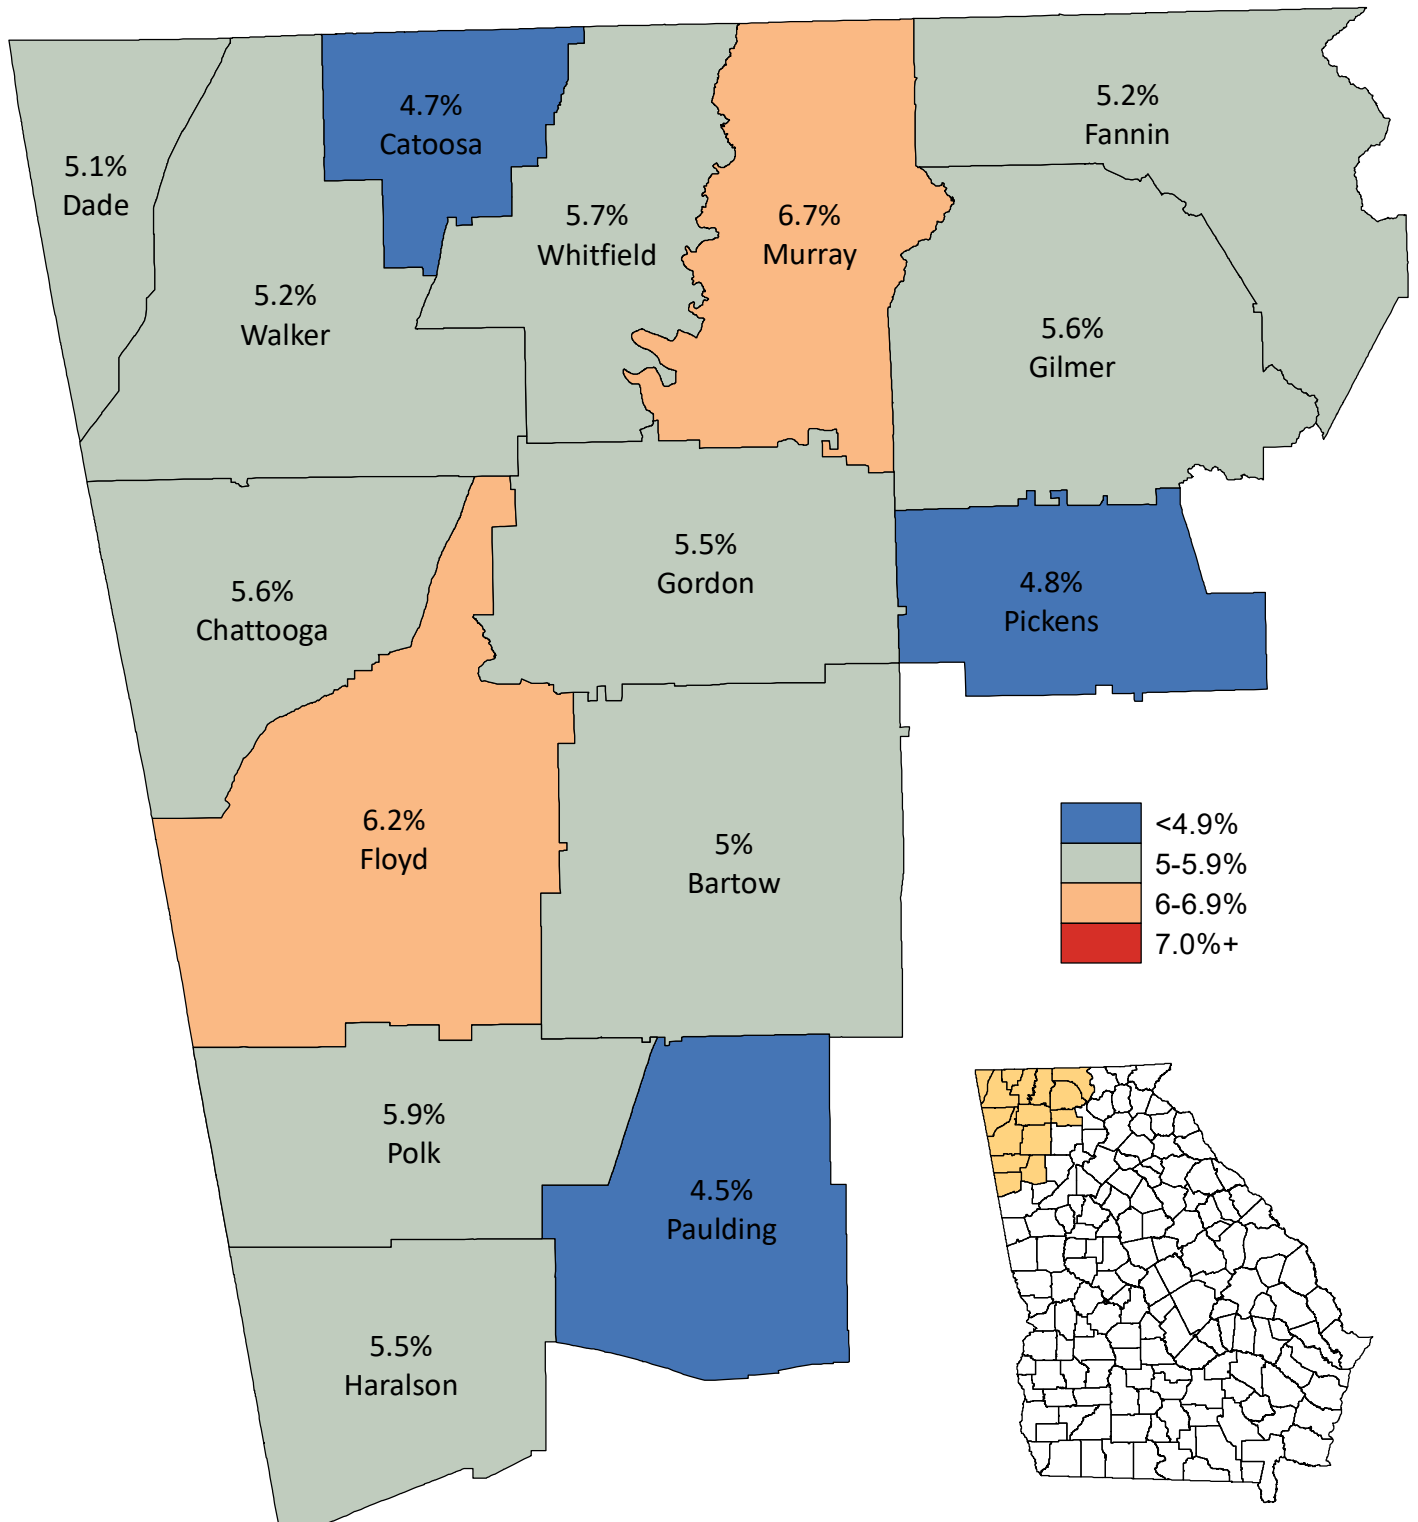

# Unemployment Statistics in Northwest Georgia September 2016

Source: Georgia Department of Labor,  
Workforce Statistics & Economic Research.  
Map prepared by the Northwest Georgia  
Regional Commission.

**Regional Unemployment Rate: 5.4%**  
**State Unemployment Rate: 5.1%**