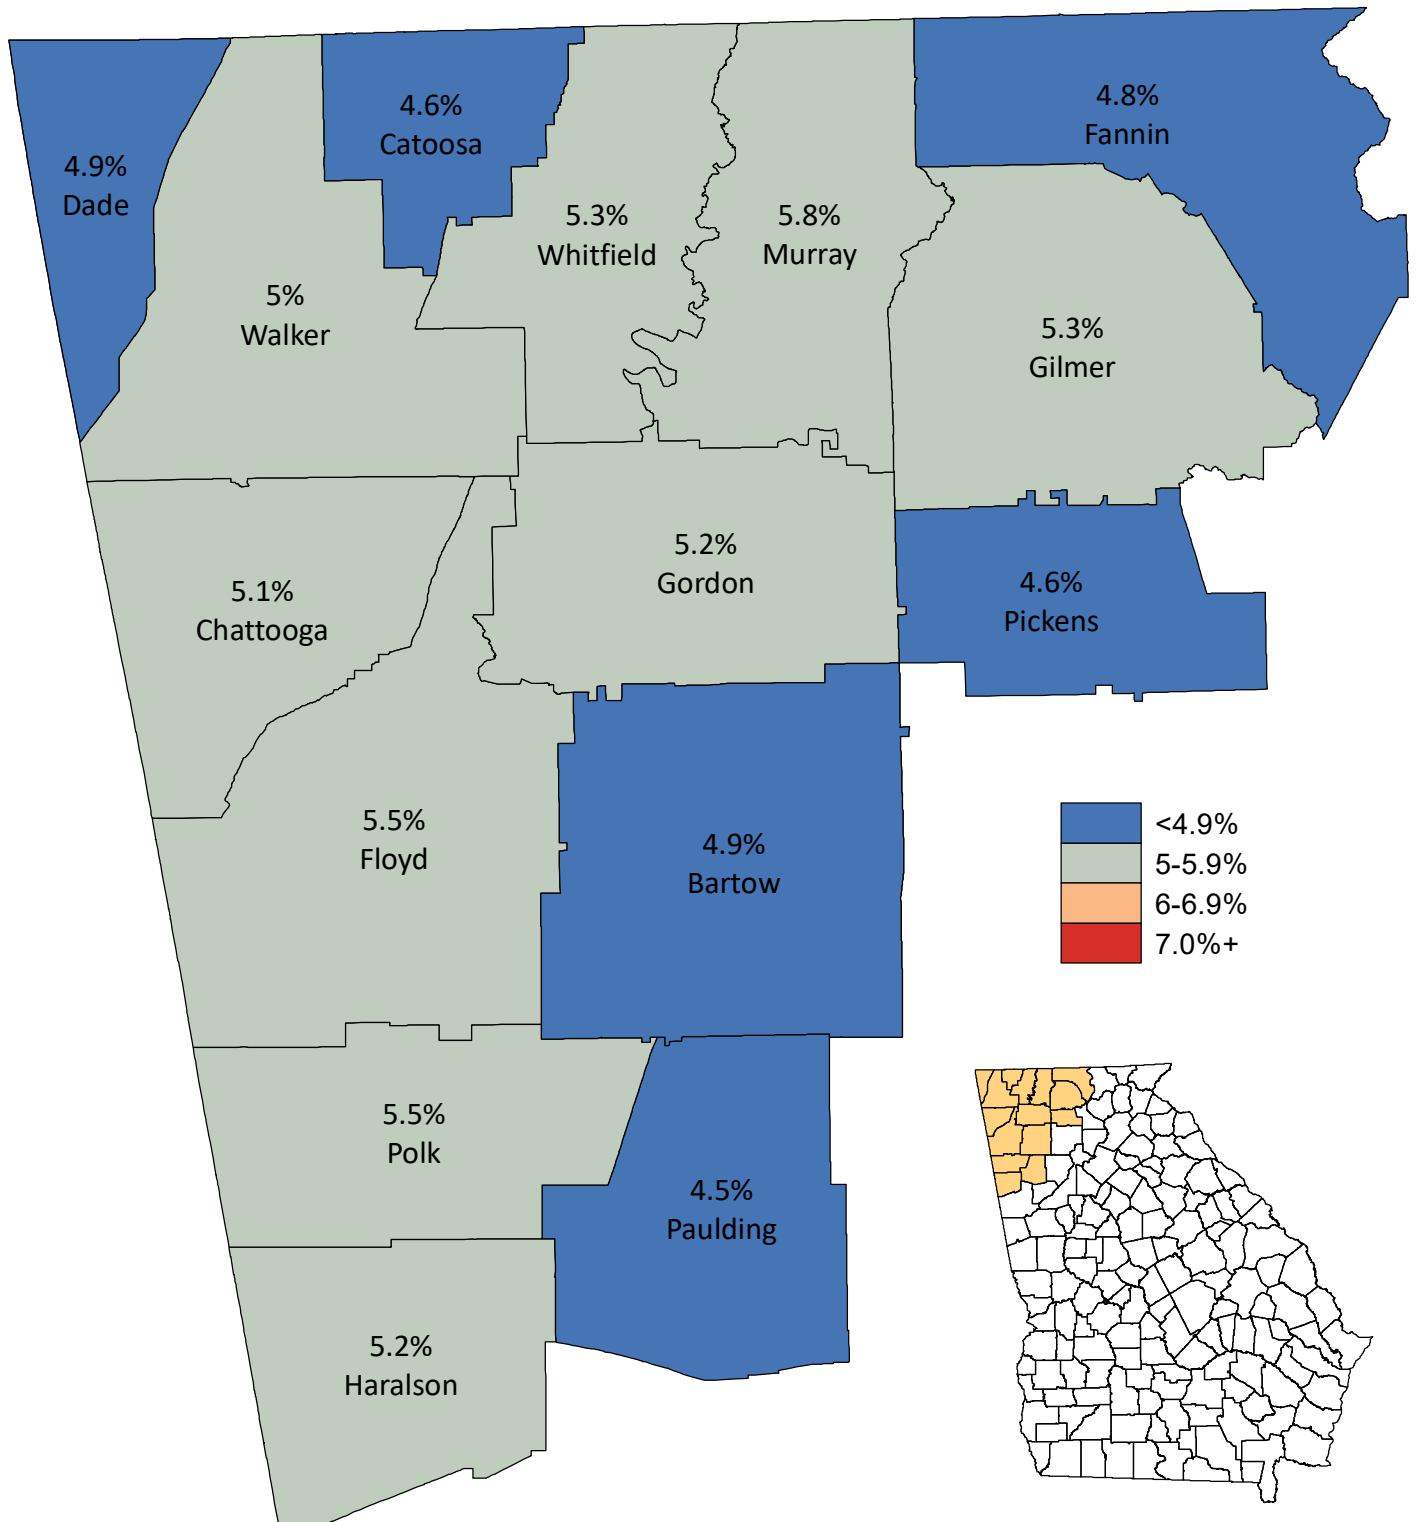

Unemployment Statistics in Northwest Georgia

June 2017

Source: Georgia Department of Labor,
Workforce Statistics & Economic Research.
Map prepared by the Northwest Georgia
Regional Commission.

Regional Unemployment Rate: 5.0%
State Unemployment Rate: 4.8%