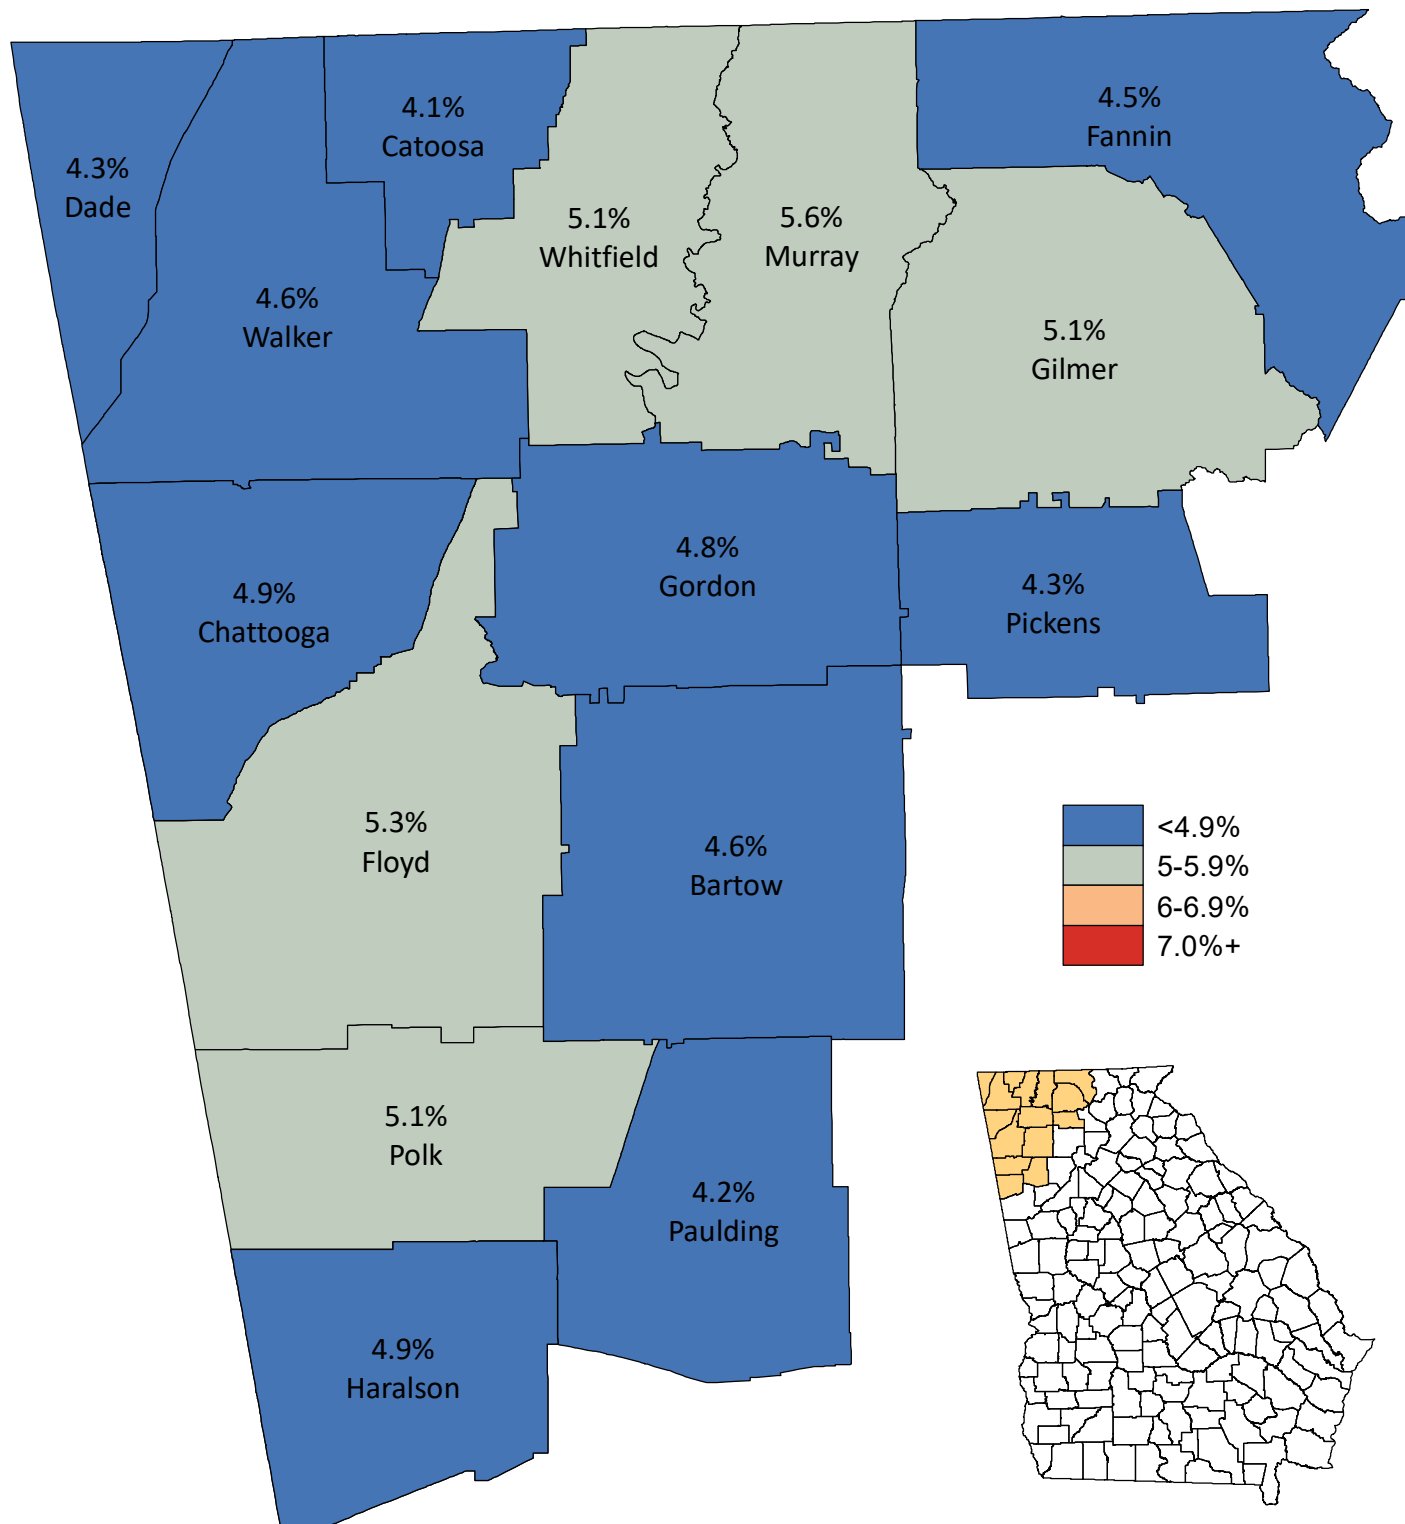

Unemployment Statistics in Northwest Georgia August 2017

Source: Georgia Department of Labor,
Workforce Statistics & Economic Research.
Map prepared by the Northwest Georgia
Regional Commission.

Regional Unemployment Rate: 4.8%
State Unemployment Rate: 4.7%