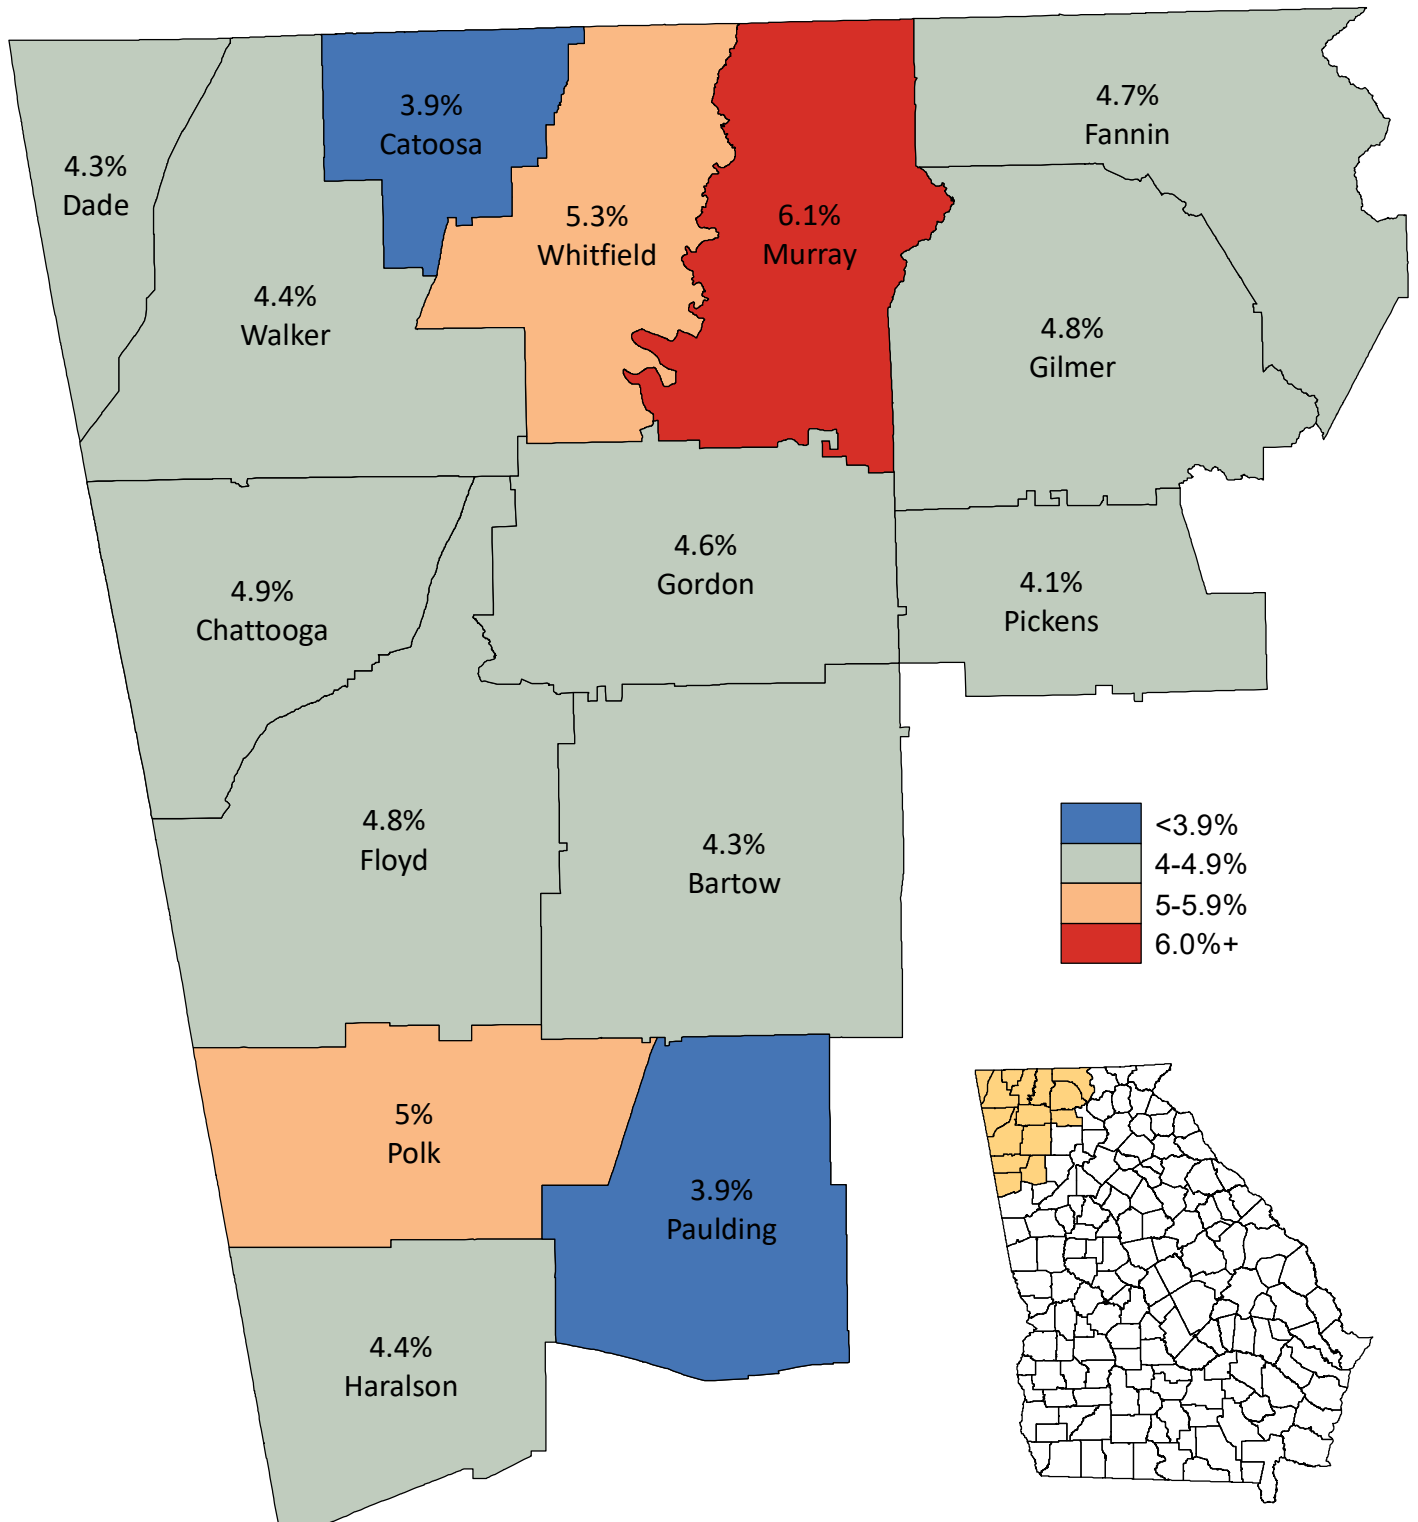

# Unemployment Statistics in Northwest Georgia February 2018

Source: Georgia Department of Labor,  
Workforce Statistics & Economic Research.  
Map prepared by the Northwest Georgia  
Regional Commission.

**Regional Unemployment Rate: 4.6%**  
**State Unemployment Rate: 4.5%**