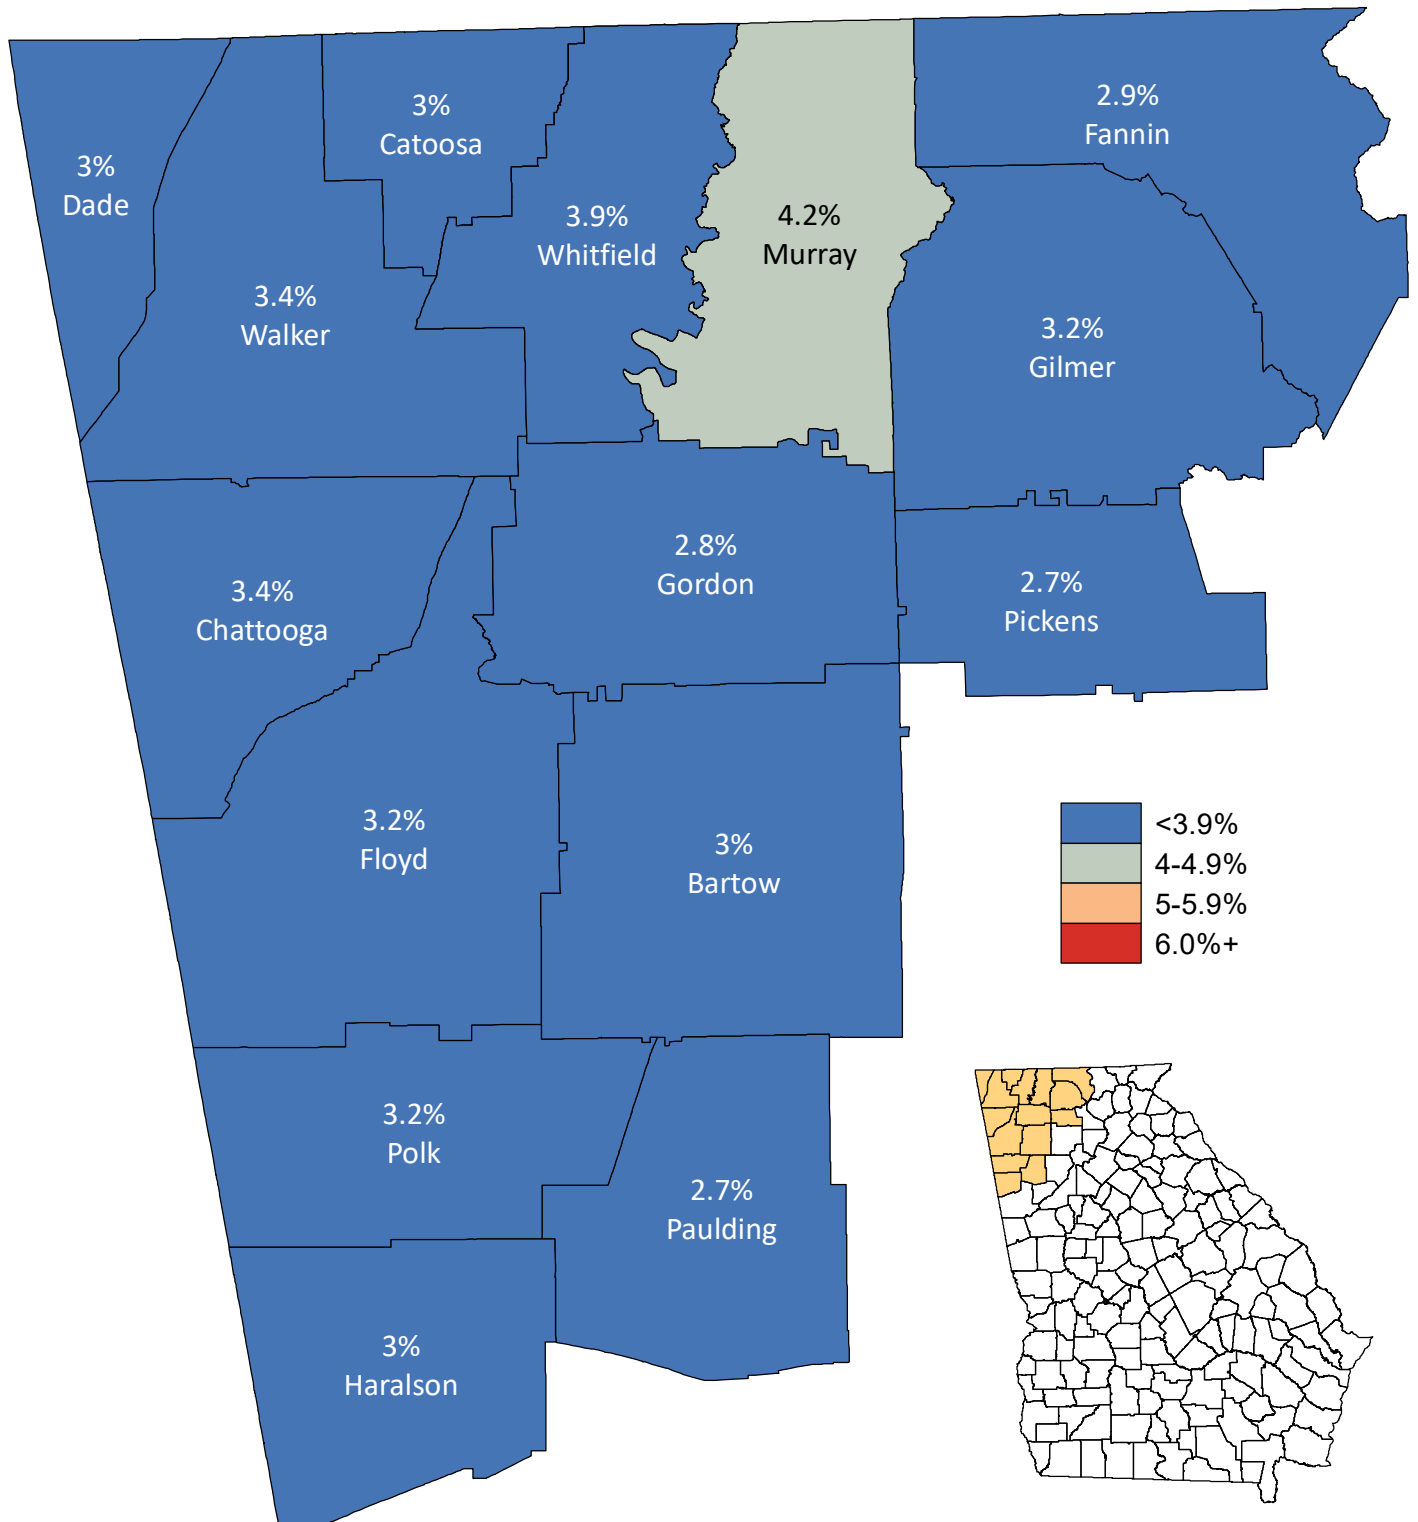

# Unemployment Statistics in Northwest Georgia

## April 2019

Source: Georgia Department of Labor,  
Workforce Statistics & Economic Research.  
Map prepared by the Northwest Georgia  
Regional Commission.

**Regional Unemployment Rate: 3.2%**  
**State Unemployment Rate: 3.8%**