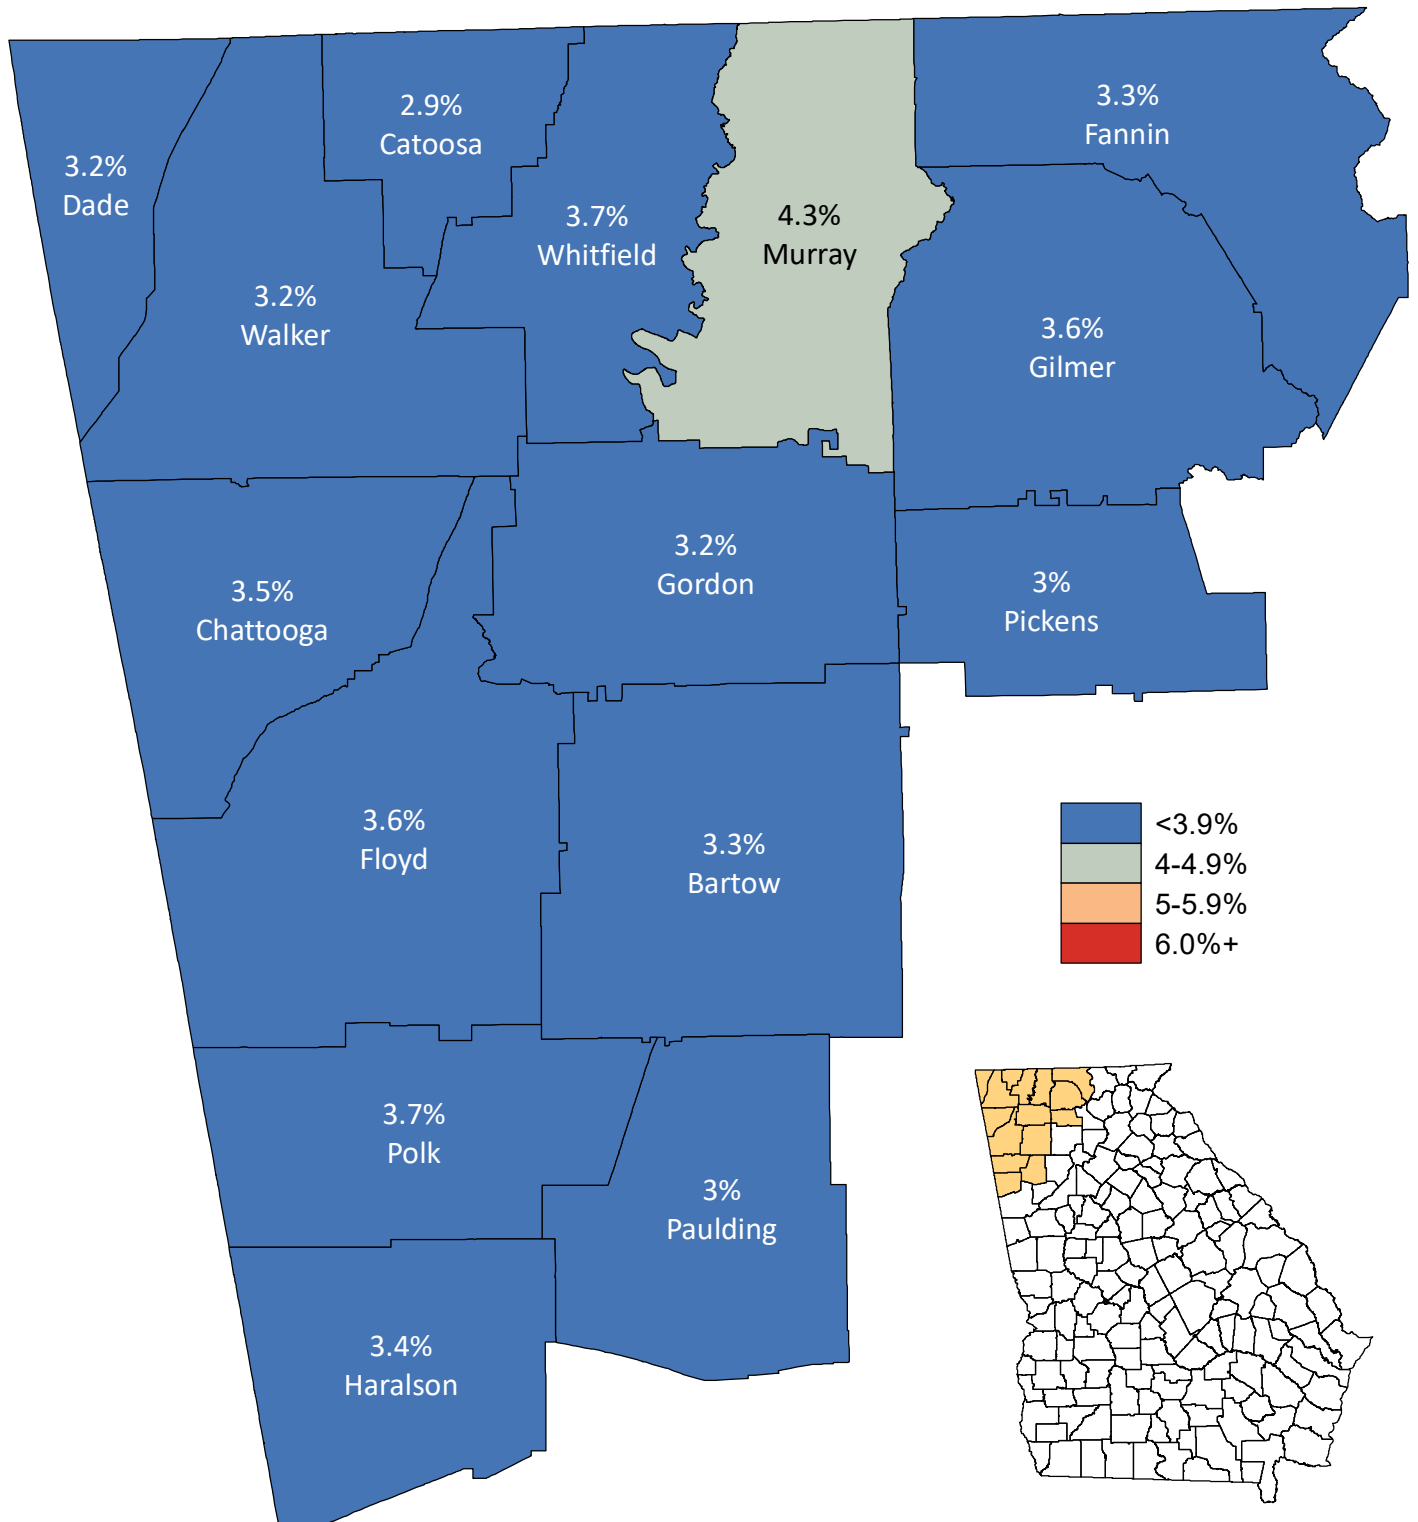

Unemployment Statistics in Northwest Georgia

May 2019

Source: Georgia Department of Labor,
Workforce Statistics & Economic Research.
Map prepared by the Northwest Georgia
Regional Commission.

Regional Unemployment Rate: 3.4%
State Unemployment Rate: 3.8%