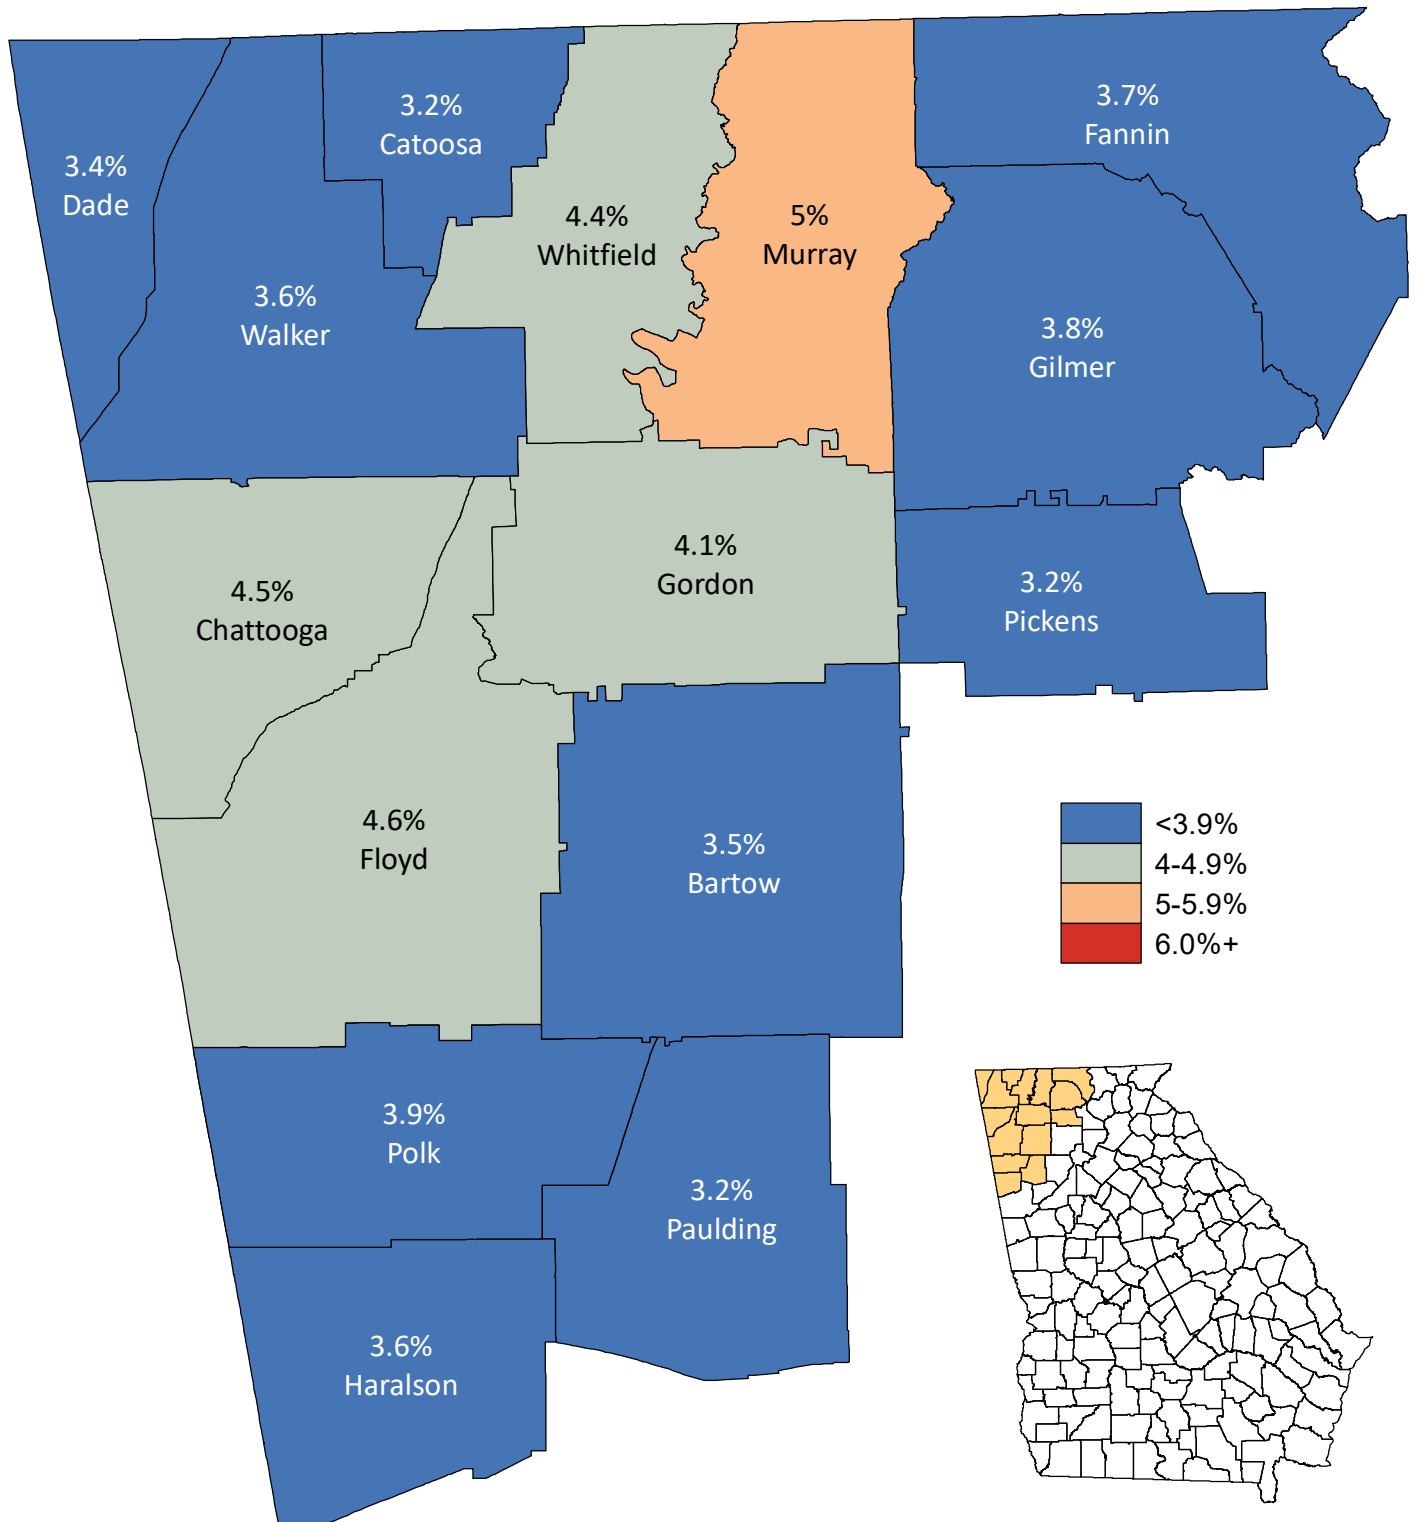

Unemployment Statistics in Northwest Georgia July 2019

Source: Georgia Department of Labor,
Workforce Statistics & Economic Research.
Map prepared by the Northwest Georgia
Regional Commission.

Regional Unemployment Rate: 3.8%
State Unemployment Rate: 3.6%