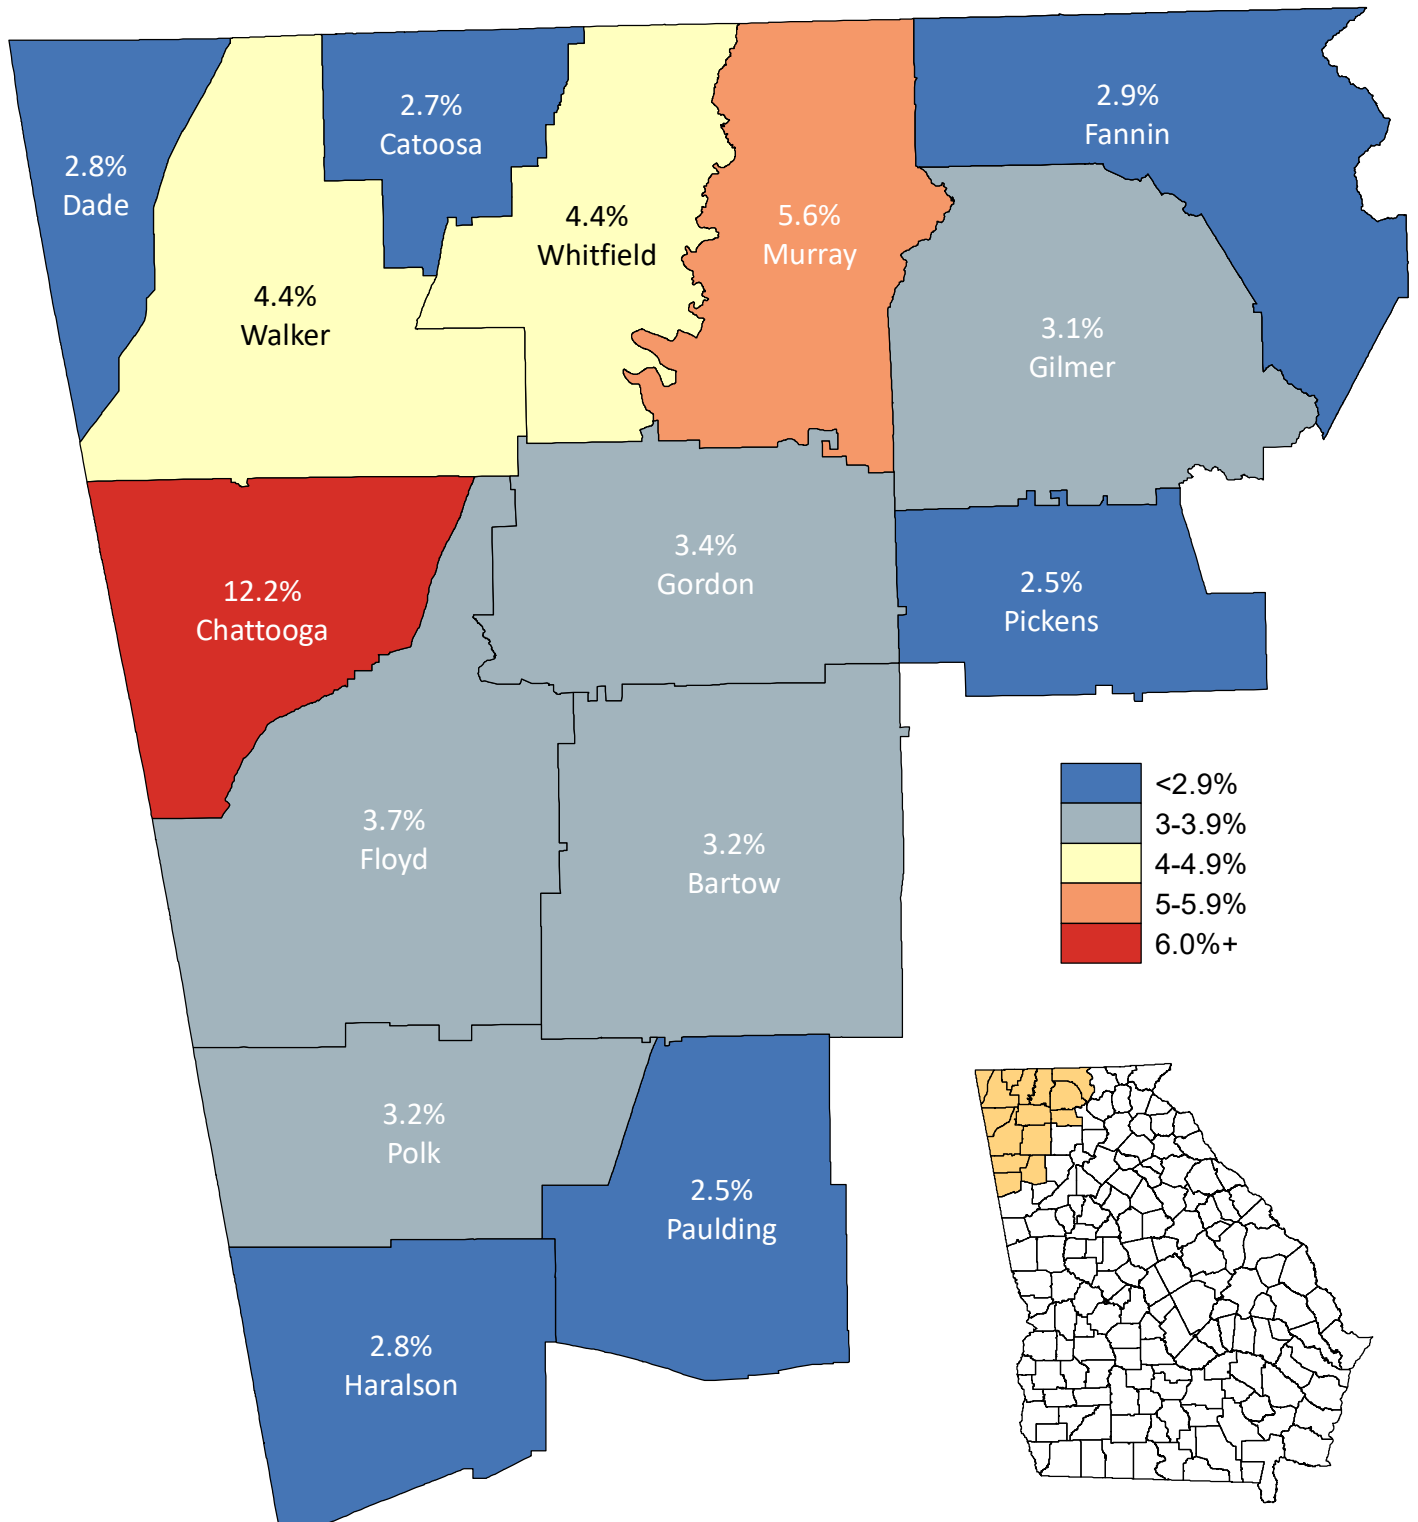

# Unemployment Statistics in Northwest Georgia December 2019

Source: Georgia Department of Labor,  
Workforce Statistics & Economic Research.  
Map prepared by the Northwest Georgia  
Regional Commission.

**Regional Unemployment Rate: 4.0%**  
**State Unemployment Rate: 3.2%**