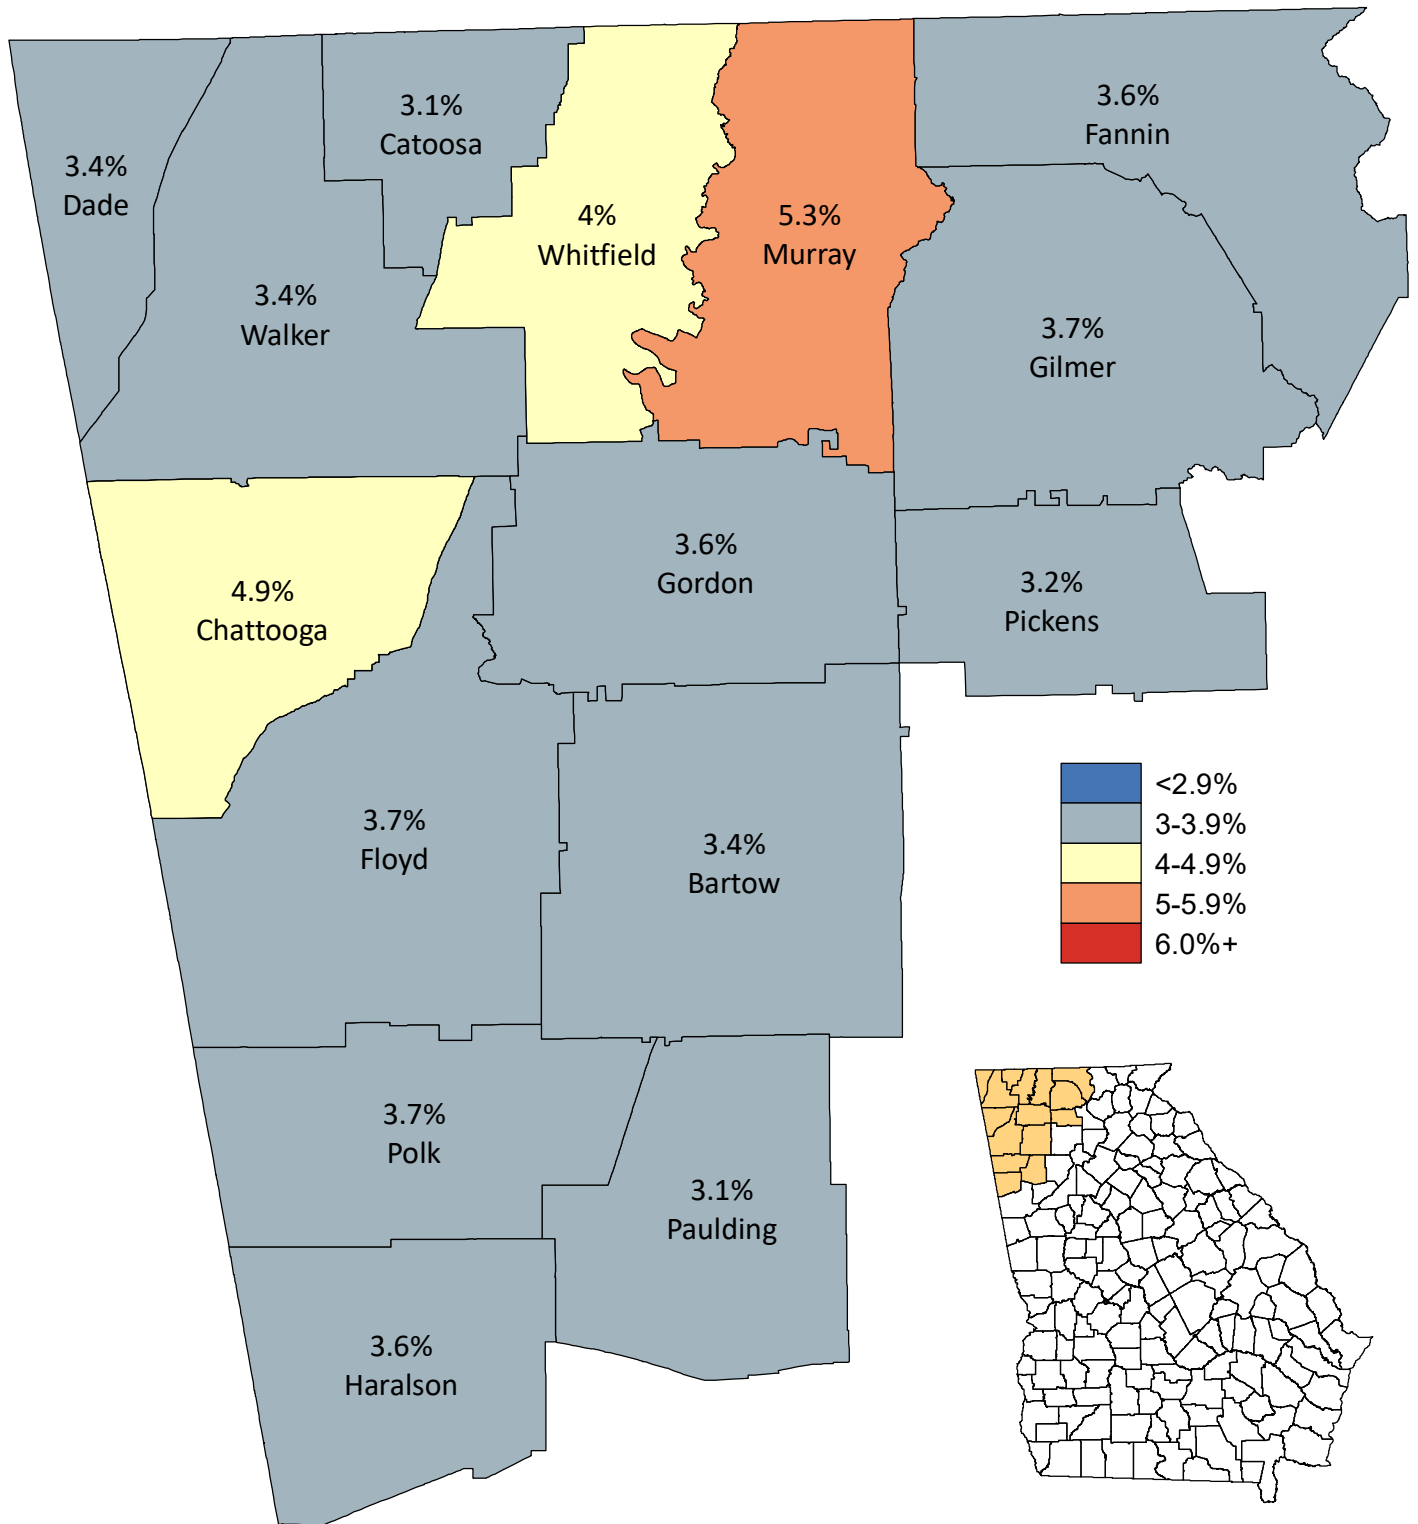

Unemployment Statistics in Northwest Georgia February 2020

Source: Georgia Department of Labor,
Workforce Statistics & Economic Research.
Map prepared by the Northwest Georgia
Regional Commission.

Regional Unemployment Rate: 3.7%
State Unemployment Rate: 3.1%