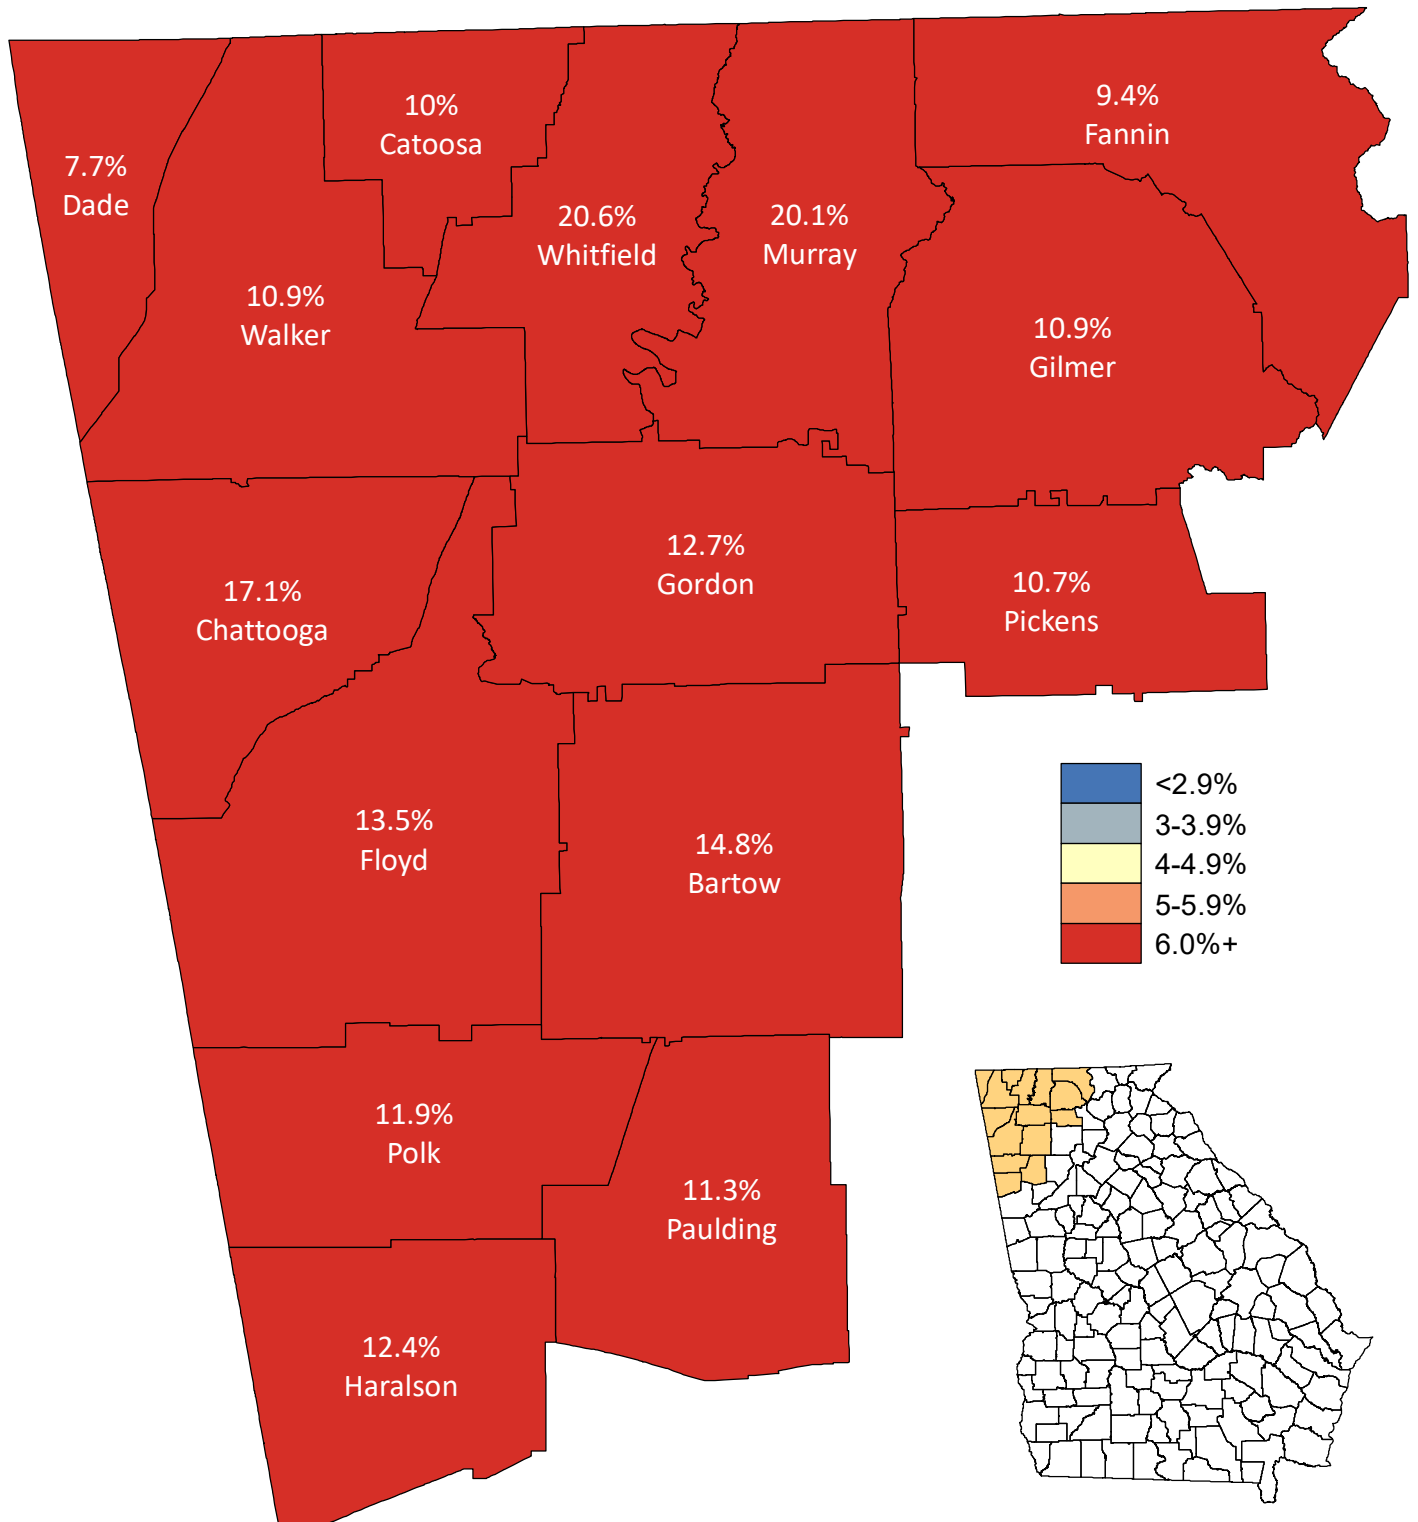

Unemployment Statistics in Northwest Georgia

April 2020

Source: Georgia Department of Labor,
Workforce Statistics & Economic Research.
Map prepared by the Northwest Georgia
Regional Commission.

Regional Unemployment Rate: 12.9%
State Unemployment Rate: 11.9%