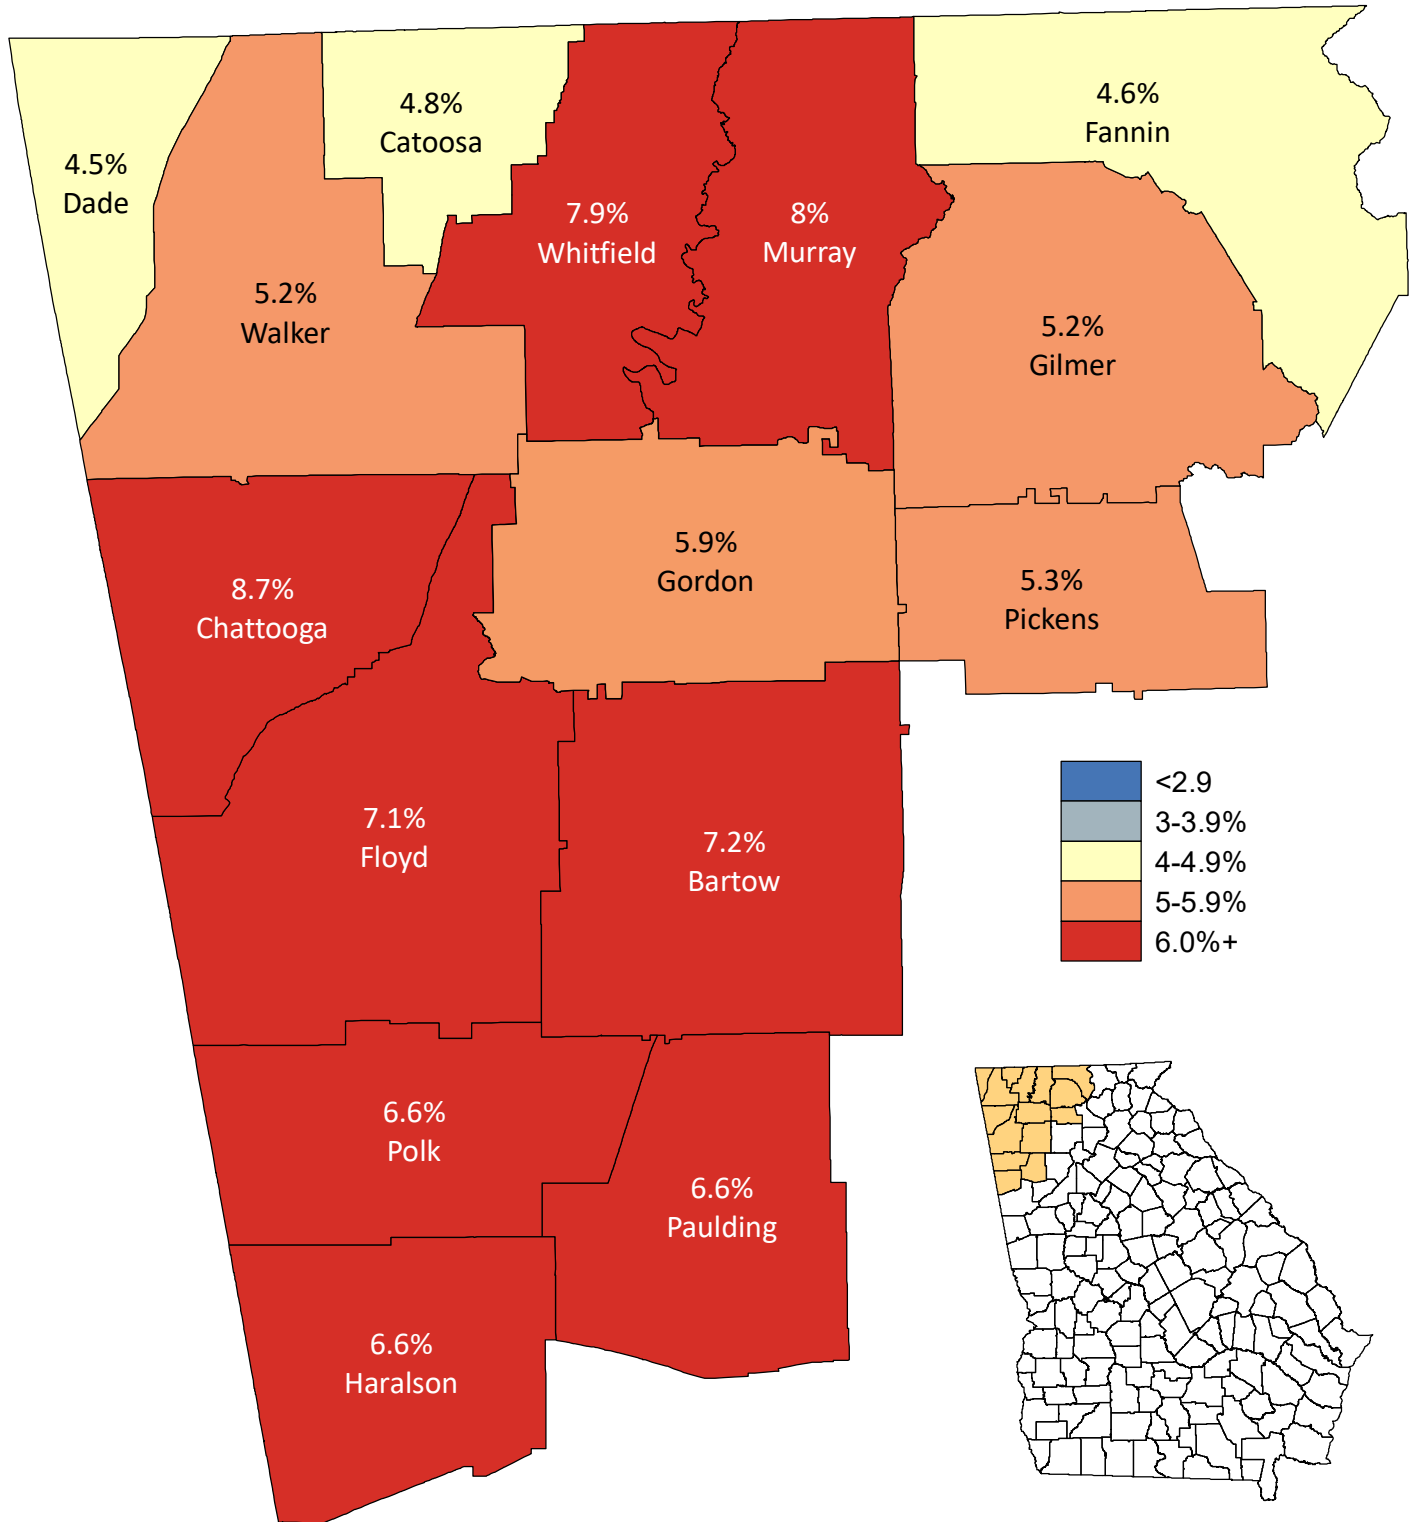

Unemployment Statistics in Northwest Georgia July 2020

Source: Georgia Department of Labor,
Workforce Statistics & Economic Research.
Map prepared by the Northwest Georgia
Regional Commission.

Regional Unemployment Rate: 6.3%
State Unemployment Rate: 7.6%