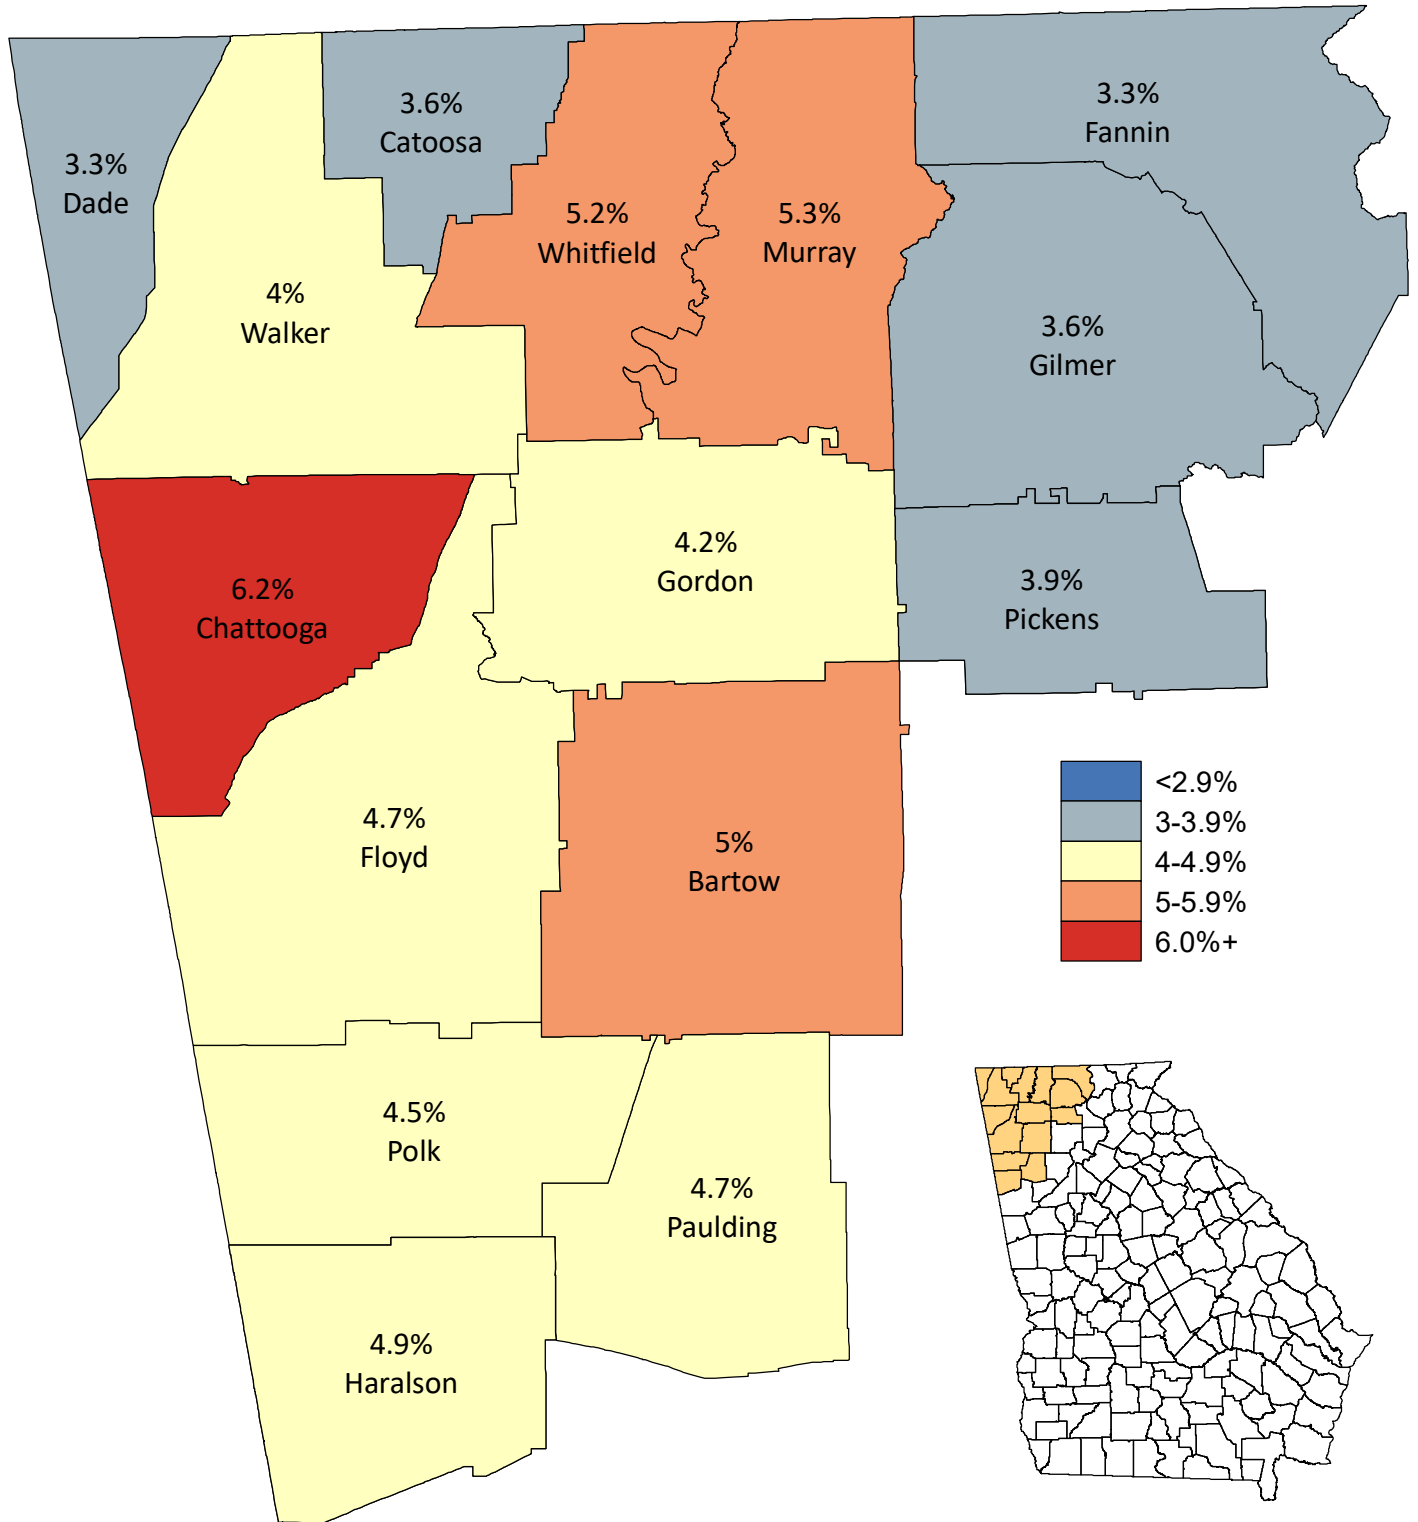

Unemployment Statistics in Northwest Georgia

August 2020

Source: Georgia Department of Labor,
Workforce Statistics & Economic Research.
Map prepared by the Northwest Georgia
Regional Commission.

Regional Unemployment Rate: 4.4%
State Unemployment Rate: 5.6%